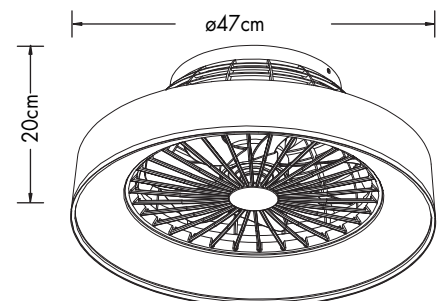

## Emily Fan Grey 105369

Ceiling Fan lamp  
incl. LED QL7001006  
4x680lm Module  
680lm Lamp  
4x6.7W LED Module  
30W Lamp  
220-240V~50Hz  
2700-4000-3000K  
CRI > 80  
30000 h  
15000 ON/OFF

Overall Sizes: