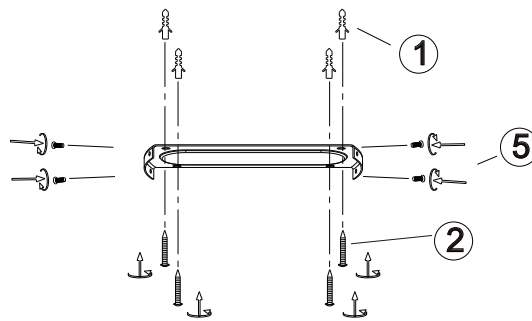

## Emily Fan Grey 105369

Ceiling Fan lamp  
incl. LED QL7001006  
4x680lm Module  
680lm Lamp  
4x6.7W LED Module  
30W Lamp  
220-240V~50Hz  
2700-4000-3000K  
CRI > 80  
30000 h  
15000 ON/OFF

Overall Sizes: