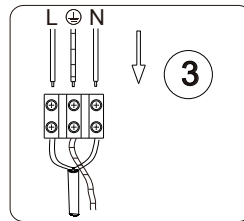

## Emily Fan Grey 105369

Ceiling Fan lamp  
incl. LED QL7001006  
4x680lm Module  
680lm Lamp  
4x6.7W LED Module  
30W Lamp  
220-240V~50Hz  
2700-4000-3000K  
CRI > 80  
30000 h  
15000 ON/OFF

Overall Sizes: