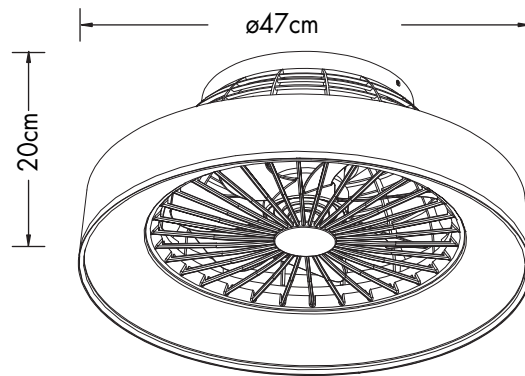

105369

4x6.7W LED

incl. LED Board: QL7001006

220-240V~50Hz

	QR	EAN
(DE) Dieses Produkt enthält eine Lichtquelle der Energieeffizienzklasse F (EN) This product contains a light source of energy efficiency class F (FR) Ce produit comprend une source de lumière de classe d'efficacité énergétique F (NL) Dit product bevat een lichtbron van energie-efficiëntieklasse F (PL) Produkt ten zawiera źródło światła o klasie efektywności energetycznej F (NO) Dette produktet inneholder en lyskilde i energieeffektivitetsklasse F (DK) Dette produkt indeholder en lyskilde af energieeffektklasse F (SE) Denna produkt innehåller en ljuskälla i energieffektivitetsklass F (FI) Tämä tuote sisältää energiatehokkuusluokan F valonlähteen (IT) Questo prodotto contiene una sorgente luminosa della classe di efficienza energetica F (ES) Este producto contiene una fuente de luz de la clase de eficiencia energética F (CZ) Tento výrobek obsahuje světelný zdroj třídy energetické účinnosti F (PT) Este produto contém uma fonte de luz da classe de eficiência energética F (GR) Αυτό το προϊόν περιέχει μια φωτεινή πηγή ενεργειακής απόδοσης κλάσης F (SK) Tento výrobok obsahuje zdroj svetla triedy energetickej efektivity F		8718881136702

	(DE) Durch einen Fachmann austauschbare Lichtquelle (nur LED) (EN) Replaceable (LED only) light source by a professional. (FR) Source de lumière remplaçable (LED uniquement) par un professionnel. (NL) Lichtbron (alleen led) te vervangen door een professional. (PL) Wymienne (tylko LED) źródło światła wykonane przez profesjonalistę. (NO) Utskiftbar (kun LED) lyskilde av en profesjonell. (DK) Udskiftelig lyskilde (kun LED), udskiftes af en elektriker. (SE) Ljuskälla (endast LED) utbytbar genom fackman. (FI) Ammattilainen voi vaihtaa vaihdettavan (vain LED) valonlähteen. (IT) Sorgente luminosa (solo LED) sostituibile da un professionista.I (ES) Fuente de luz (solo LED) sustituible por un profesional. (CZ) Vyměnitelný (pouze LED) světelný zdroj odborníkem. (PT) Luz LED (apenas LED) substituível por um profissional. (GR) Η πηγή φωτός (μόνο LED) να αντικαθίσταται από επαγγελματία. (SK) Zdroj svetla (iba LED) vymeniteľný prostredníctvom odborníka.