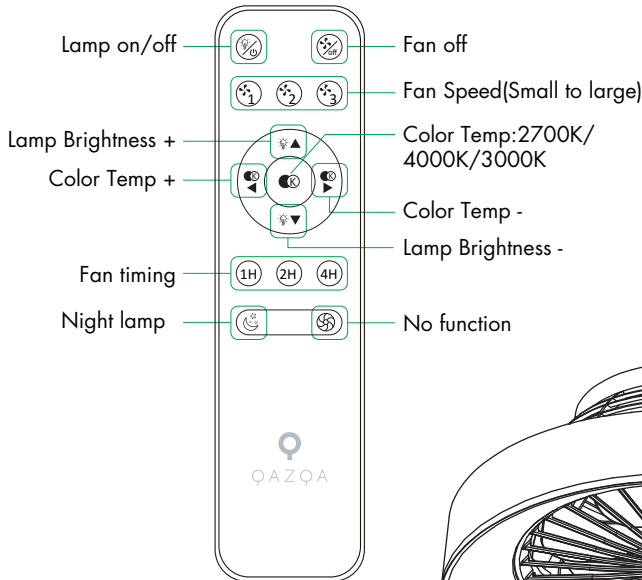

## Emily Fan Grey 105369

Ceiling Fan lamp  
incl. LED QL7001006  
4x680lm Module  
680lm Lamp  
4x6.7W LED Module  
30W Lamp  
220-240V~50Hz  
2700-4000-3000K  
CRI > 80  
30000 h  
15000 ON/OFF

Overall Sizes: