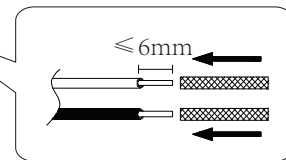

## Emily Fan Grey 105369

Ceiling Fan lamp  
incl. LED QL7001006  
4x680lm Module  
680lm Lamp  
4x6.7W LED Module  
30W Lamp  
220-240V~50Hz  
2700-4000-3000K  
CRI > 80  
30000 h  
15000 ON/OFF

Overall Sizes: