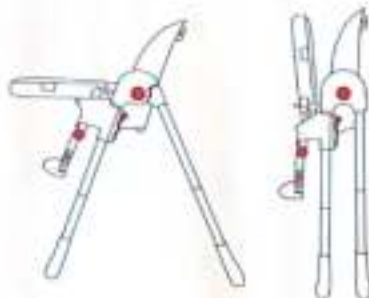

DESCRIPTION OF PARAMETERS

- Chair frame length: 78CM
- Chair frame width: 51CM
- Chair frame height: 76CM
- Seat height: 22-58CM
- Net weight: 6.0KG
- Total height of dining chair: 93CM

DINING CHAIR PARTS AND COMPONENTS

INSTALLATION INSTRUCTIONS (RED SWITCH)

FIVE-POINT SEAT BELT SWITCH

UP AND DOWN ADJUSTING SWITCH FOR DINING CHAIR

UPPER AND LOWER ADJUSTING SWITCH FOR PEDAL 1-GEAR

OPEN AND CLOSE SWITCH OF DINING CHAIR

DINNER PLATE THREE-GEAR ADJUSTING SWITCH

FOOT TUBE INSTALLATION

HOLLOW PIPES ARE CONNECTED UP AND DOWN IN FRONT OF EACH TUBE.

HOLLOW PIPE IS CONNECTED UP AND DOWN AFTER PLACING.

MATTERS NEEDING ATTENTION

- Failure to follow this instruction may affect children's safety.
- When children use dining chairs, caregivers are not allowed to leave.
- This product is suitable for children aged 6 months to 6 years.
- The maximum load of this dining chair is less than 50KG. It can not be overloaded.
- If the dining chair is damaged, torn or missing anywhere, please do not use it.
- Before using the dining chair, please carefully check that all parts are installed and adjusted correctly to ensure that all locking devices are out of lock / fixed state.
- Children must use seat belts when riding, in order to prevent the baby from falling off or slipping out of the dining chair, causing serious injury.
- Do not use this product when your baby cannot sit up independently.
- Don't let your baby climb, play or hang on the dining chair alone.
- This product can only be used on flat and stable ground. At the same time, do not place overweight items on the plate. Avoid overturning chair.
- Avoid putting dining chairs near heat sources, such as electric heaters, gas heaters, etc., or anything that can make a treasure Where Bao comes into contact with dangerous goods.
- Before using, it is necessary to remove all plastic bags and packaging materials to prevent the risk of infant asphyxia.