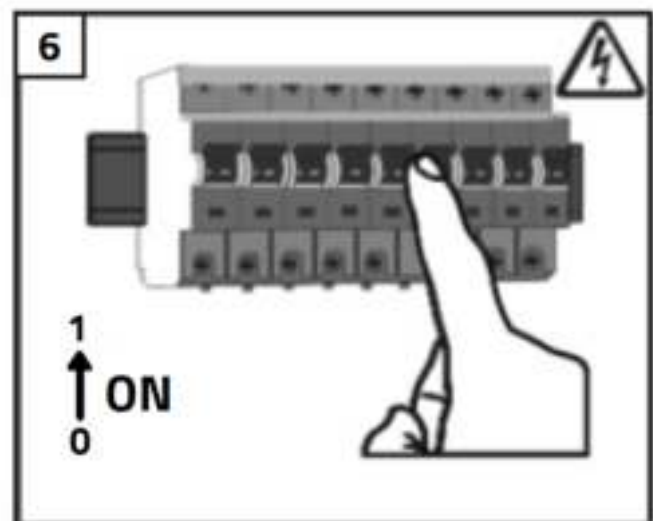

Installation guide

LED recessed spotlight

- | | | |
|-------------------------|---------------|--------------|
| A: Vivaro: 75 mm | Udis: 68 mm | Cormo: 90 mm |
| Villa: 75 mm | Trento: 75 mm | Fioli: 55 mm |

HOW TO CONNECT MULTIPLE SPOTLIGHTS

Security related information

This product is designed for in- and outdoor use. When using the product, make sure the unit is sufficiently ventilated, never cover the unit during operation and keep it out of reach of children or animals. This product is not a toy, LED lights are extremely bright and looking directly at the light source during operation can lead to serious eye damage. Any other use of the device than described in the manual may damage the product or cause danger to the user, e.g. due to a short circuit, fire or electric shock. The safety instructions must be observed at all times.