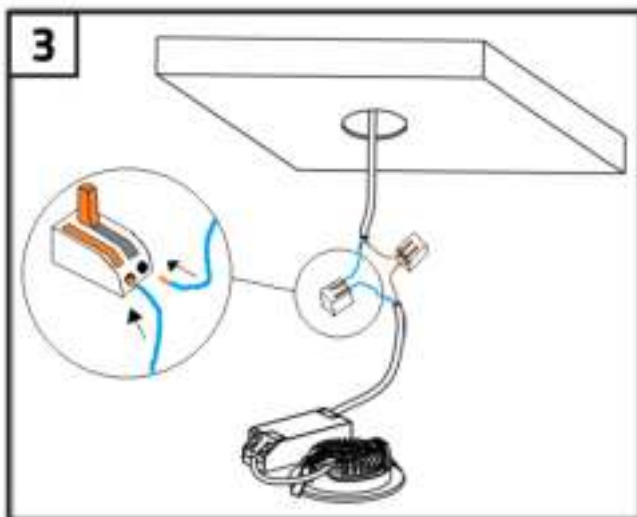

Installation guide

LED recessed spotlight

- | | | |
|-------------------------|---------------|--------------|
| A: Vivaro: 75 mm | Udis: 68 mm | Cormo: 90 mm |
| Villa: 75 mm | Trento: 75 mm | Fioli: 55 mm |

HOW TO CONNECT MULTIPLE SPOTLIGHTS

Security related information

This product is designed for in- and outdoor use. When using the product, make sure the unit is sufficiently ventilated, never cover the unit during operation and keep it out of reach of children or animals. This product is not a toy, LED lights are extremely bright and looking directly at the light source during operation can lead to serious eye damage. Any other use of the device than described in the manual may damage the product or cause danger to the user, e.g. due to a short circuit, fire or electric shock. The safety instructions must be observed at all times.