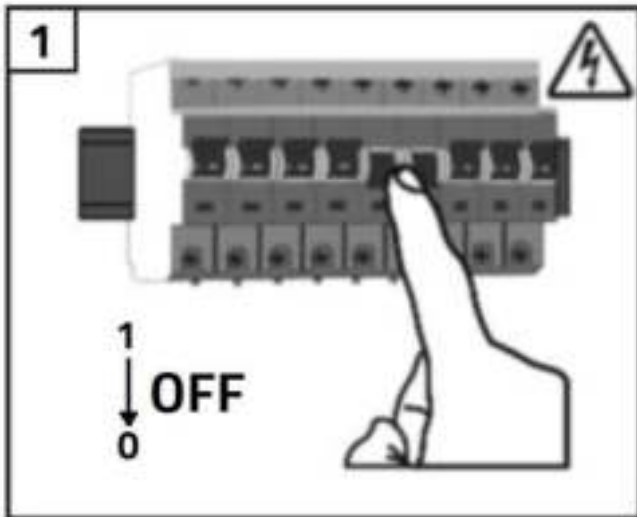

Installation guide

LED recessed spotlight

- | | | |
|-------------------------|---------------|--------------|
| A: Vivaro: 75 mm | Udis: 68 mm | Cormo: 90 mm |
| Villa: 75 mm | Trento: 75 mm | Fioli: 55 mm |

HOW TO CONNECT MULTIPLE SPOTLIGHTS

Security related information

This product is designed for in- and outdoor use. When using the product, make sure the unit is sufficiently ventilated, never cover the unit during operation and keep it out of reach of children or animals. This product is not a toy, LED lights are extremely bright and looking directly at the light source during operation can lead to serious eye damage. Any other use of the device than described in the manual may damage the product or cause danger to the user, e.g. due to a short circuit, fire or electric shock. The safety instructions must be observed at all times.