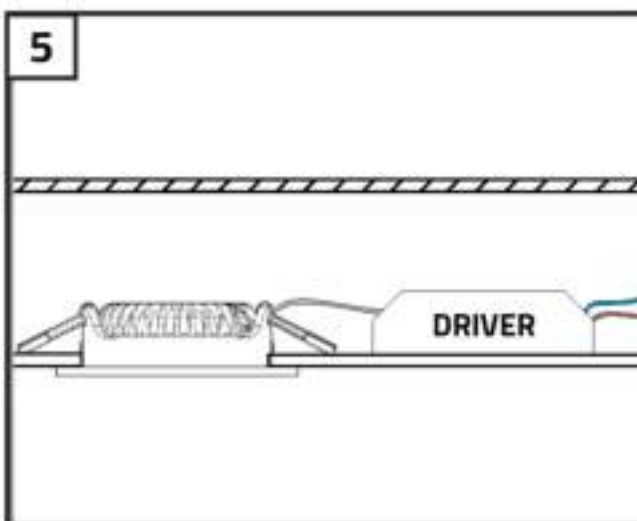

Installation guide

LED recessed spotlight

- | | | |
|-------------------------|---------------|--------------|
| A: Vivaro: 75 mm | Udis: 68 mm | Cormo: 90 mm |
| Villa: 75 mm | Trento: 75 mm | Fioli: 55 mm |

HOW TO CONNECT MULTIPLE SPOTLIGHTS

Security related information

This product is designed for in- and outdoor use. When using the product, make sure the unit is sufficiently ventilated, never cover the unit during operation and keep it out of reach of children or animals. This product is not a toy, LED lights are extremely bright and looking directly at the light source during operation can lead to serious eye damage. Any other use of the device than described in the manual may damage the product or cause danger to the user, e.g. due to a short circuit, fire or electric shock. The safety instructions must be observed at all times.