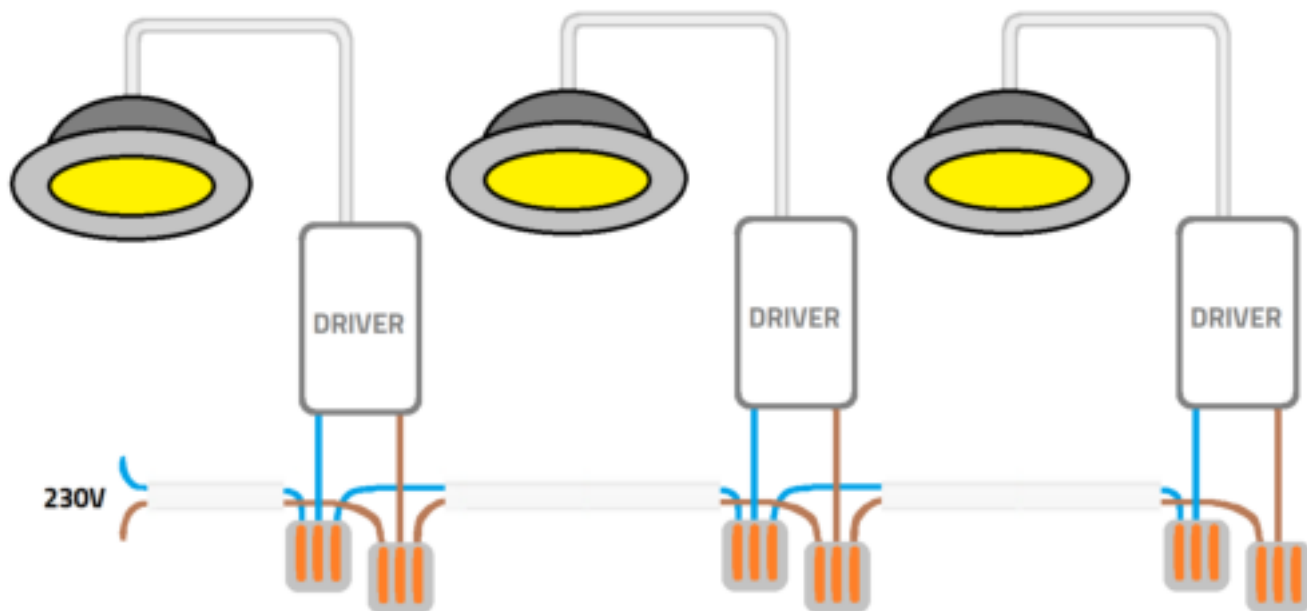

Installation guide

LED recessed spotlight

- | | | |
|-------------------------|---------------|--------------|
| A: Vivaro: 75 mm | Udis: 68 mm | Cormo: 90 mm |
| Villa: 75 mm | Trento: 75 mm | Fioli: 55 mm |

HOW TO CONNECT MULTIPLE SPOTLIGHTS

Security related information

This product is designed for in- and outdoor use. When using the product, make sure the unit is sufficiently ventilated, never cover the unit during operation and keep it out of reach of children or animals. This product is not a toy, LED lights are extremely bright and looking directly at the light source during operation can lead to serious eye damage. Any other use of the device than described in the manual may damage the product or cause danger to the user, e.g. due to a short circuit, fire or electric shock. The safety instructions must be observed at all times.