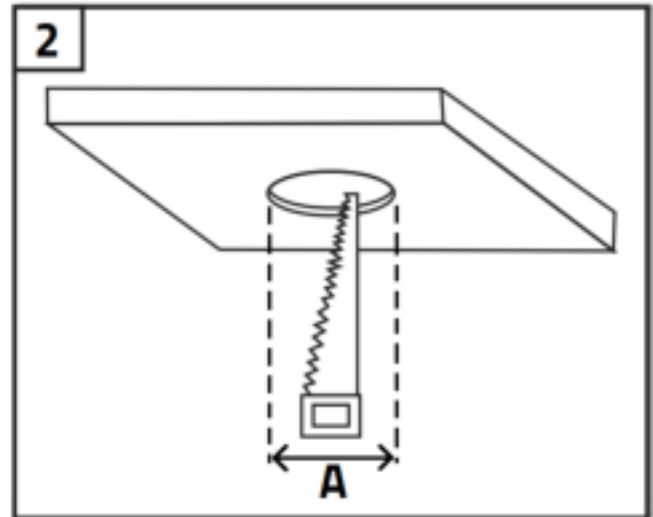

Installation guide

LED recessed spotlight

- | | | |
|-------------------------|---------------|--------------|
| A: Vivaro: 75 mm | Udis: 68 mm | Cormo: 90 mm |
| Villa: 75 mm | Trento: 75 mm | Fioli: 55 mm |

HOW TO CONNECT MULTIPLE SPOTLIGHTS

Security related information

This product is designed for in- and outdoor use. When using the product, make sure the unit is sufficiently ventilated, never cover the unit during operation and keep it out of reach of children or animals. This product is not a toy, LED lights are extremely bright and looking directly at the light source during operation can lead to serious eye damage. Any other use of the device than described in the manual may damage the product or cause danger to the user, e.g. due to a short circuit, fire or electric shock. The safety instructions must be observed at all times.