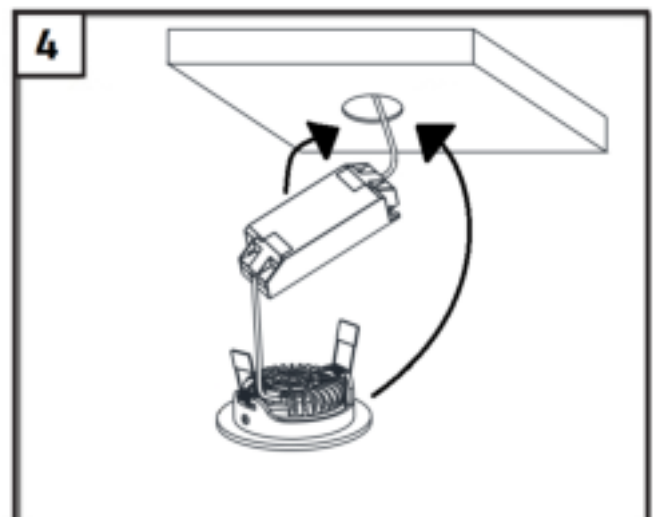

Installation guide

LED recessed spotlight

- | | | |
|-------------------------|---------------|--------------|
| A: Vivaro: 75 mm | Udis: 68 mm | Cormo: 90 mm |
| Villa: 75 mm | Trento: 75 mm | Fioli: 55 mm |

HOW TO CONNECT MULTIPLE SPOTLIGHTS

Security related information

This product is designed for in- and outdoor use. When using the product, make sure the unit is sufficiently ventilated, never cover the unit during operation and keep it out of reach of children or animals. This product is not a toy, LED lights are extremely bright and looking directly at the light source during operation can lead to serious eye damage. Any other use of the device than described in the manual may damage the product or cause danger to the user, e.g. due to a short circuit, fire or electric shock. The safety instructions must be observed at all times.