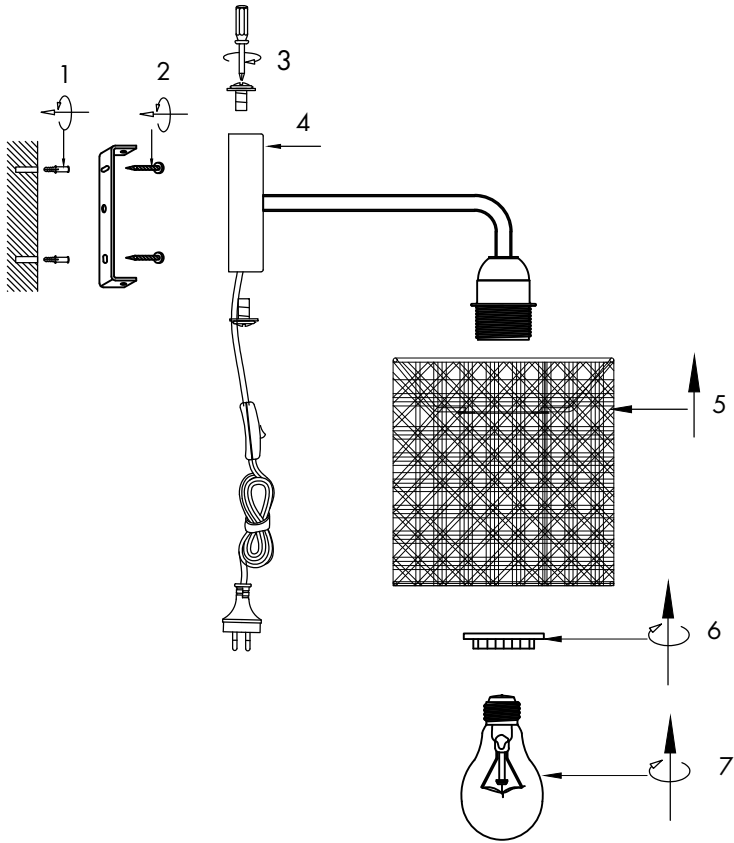

## Kata WL Black Rotan 103451

Overall Sizes: