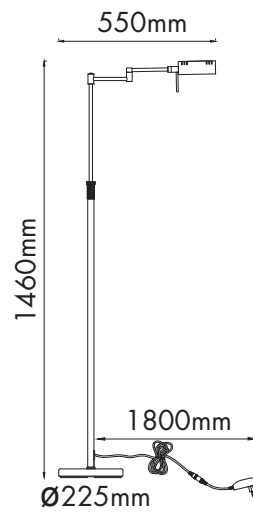

INSTRUCTION MANUAL

Notia FL
102520/102521/102522/102523

stepless dim with memory function

Floor lamp
incl. LED QL7001076
990lm Module
786lm Lamp
9.5W LED Module
12W Lamp
220-240V~50Hz
2700K
CRI>80
30000 h
15000 ON/OFF

Overall Sizes:

FittinQ B.V.

Smaragdweg 52, 5527 LB Hapert, The Netherlands
www.qazqa.nl

QAZQA

102522

9.5W LED

incl. LED Board: QL7001076

220-240V~50Hz