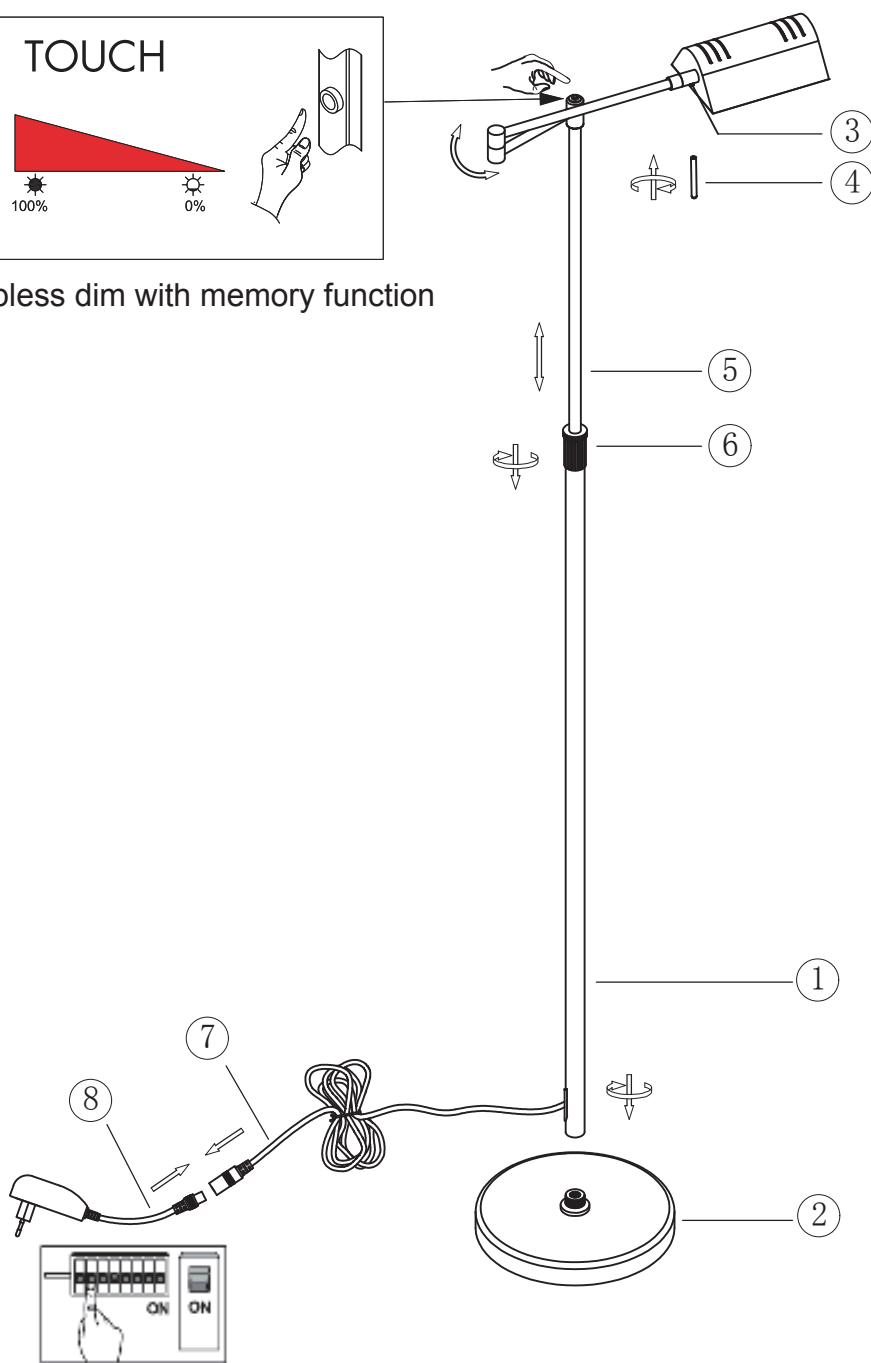

INSTRUCTION MANUAL

Notia FL
102520/102521/102522/102523

stepless dim with memory function

Floor lamp
incl. LED QL7001076
990lm Module
786lm Lamp
9.5W LED Module
12W Lamp
220-240V~50Hz
2700K
CRI>80
30000 h
15000 ON/OFF

Overall Sizes:

FittinQ B.V.

Smaragdweg 52, 5527 LB Hapert, The Netherlands
www.qazqa.nl

QAZQA

102522

9.5W LED

incl. LED Board: QL7001076

220-240V~50Hz