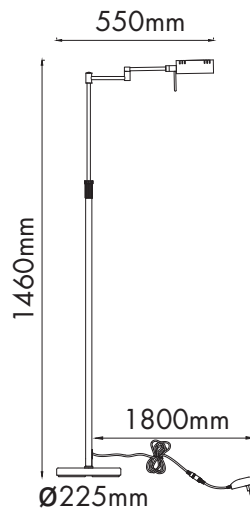

INSTRUCTION MANUAL

Notia FL
102520/102521/102522/102523

stepless dim with memory function

Floor lamp
incl. LED QL7001076
990lm Module
786lm Lamp
9.5W LED Module
12W Lamp
220-240V~50Hz
2700K
CRI>80
30000 h
15000 ON/OFF

Overall Sizes:

FittinQ B.V.

Smaragdweg 52, 5527 LB Hapert, The Netherlands
www.qazqa.nl

QAZQA

102522

9.5W LED

incl. LED Board: QL7001076

220-240V~50Hz