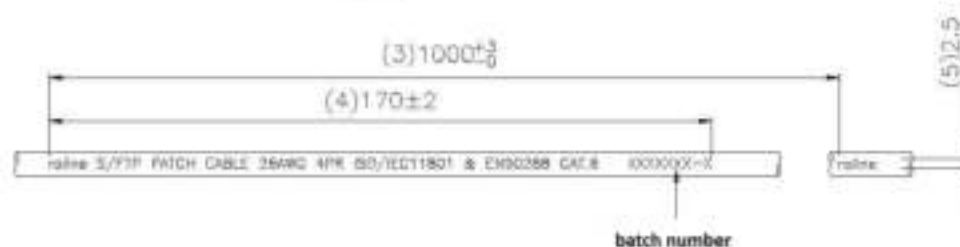

Datenblatt - Fiche technique - Data sheet

**21.15.0892**

ROLINE S/FTP-(PiMF-) Kabel Kat.6 / Class E Litze, 300m

ROLINE Câble S/FTP (PiMF) Cat. 6 / Classe E fils tressés, 300m

ROLINE Cat.6 S/FTP (PiMF) Cable, Stranded, AWG23, 300 m

SCALE 8/1

SCALE 1/2

SCALE 1/1

roline S/FTP PATCH CABLE 26AWG 4PR ISO/IEC11801 & EN50288 CAT.6 XXXXXX-X

**Specifications:**

1. Twisted pair wiring: T568B
2. Copper conductor : 26 AWG
3. XXXXXX-X : Batch Number
4. Print legend : grey color with blue printing
5. Jacket Material: PVC
6. Conductor OD:
  - Blue & White/Blue:  $1.03 \pm 0.01$
  - Green & White/Green:  $1.03 \pm 0.01$
  - Orange & White/ Orange:  $1.03 \pm 0.01$
  - Brown & White/ Brown:  $1.03 \pm 0.01$
7. Please add the meter printing etc. 0001 - 0002 - 0003.....9999 at the end of patch cord if they will be shipped as cable products (Please be noted the printing without "M")

<b>Item no.</b>	<b>21.15.0892</b>		
<b>Description</b>	<b>ROLINE Cat. 6 S/FTP Lan Cable, stranded, 300m, grey</b>		
*#: Matching DIM. ***: Important DIM. Others - General DIM.	DRAWING	19.Asl.2014	byz
	CHECK	19.Asl.2014	Jane
	APPROVAL	19.Asl.2014	Frank
	DATE	NAME	
GENERAL TOLERANCE OF DIMENSIONS: XXXX ±0.005 XXX ±0.05 XX ±0.1	SCALE	1/1 (A4)	UNIT mm
	DRAWING NO.		
	DRAWING CLASSIFICATION		
	S	SHEET	1 OF 1