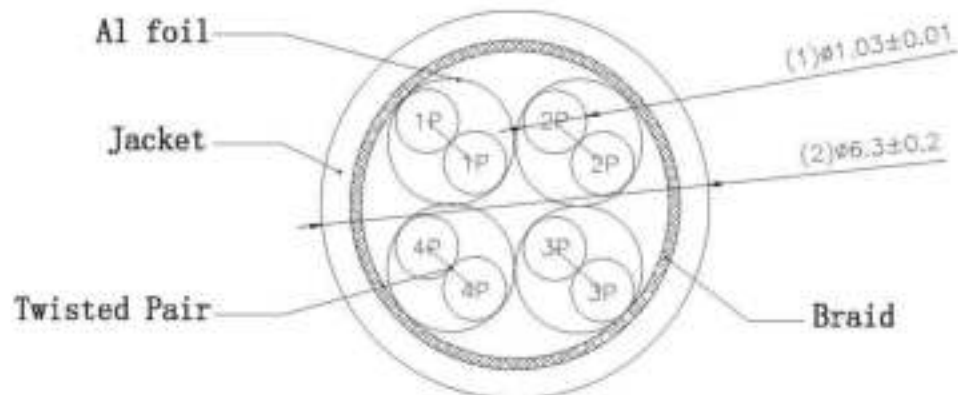

Datenblatt - Fiche technique - Data sheet

**21.15.0892**

ROLINE S/FTP-(PiMF-) Kabel Kat.6 / Class E Litze, 300m

ROLINE Câble S/FTP (PiMF) Cat. 6 / Classe E fils tressés, 300m

ROLINE Cat.6 S/FTP (PiMF) Cable, Stranded, AWG23, 300 m

SCALE 8/1

SCALE 1/2

SCALE 1/1

roline S/FTP PATCH CABLE 26AWG 4PR ISO/IEC11801 & EN50288 CAT.6 XXXXXX-X

**Specifications:**

1. Twisted pair wiring: T568B
2. Copper conductor : 26 AWG
3. XXXXXX-X : Batch Number
4. Print legend : grey color with blue printing
5. Jacket Material: PVC
6. Conductor OD:
  - Blue & White/Blue:  $1.03 \pm 0.01$
  - Green & White/Green:  $1.03 \pm 0.01$
  - Orange & White/ Orange:  $1.03 \pm 0.01$
  - Brown & White/ Brown:  $1.03 \pm 0.01$
7. Please add the meter printing etc. 0001 - 0002 - 0003.....9999 at the end of patch cord if they will be shipped as cable products (Please be noted the printing without "M")

<b>Item no.</b>	<b>21.15.0892</b>		
<b>Description</b>	<b>ROLINE Cat. 6 S/FTP Lan Cable, stranded, 300m, grey</b>		
*#: Matching DIM. ***: Important DIM. Others - General DIM.	DRAWING	19.Asl.2014	byz
	CHECK	19.Asl.2014	Jane
	APPROVAL	19.Asl.2014	Frank
	DATE	NAME	
GENERAL TOLERANCE OF DIMENSIONS: XXXX ±0.005 XXX ±0.05 XX ±0.1	SCALE	1/1 (A4)	UNIT mm
	DRAWING NO.		
	DRAWING CLASSIFICATION		
	S	SHEET	1 OF 1