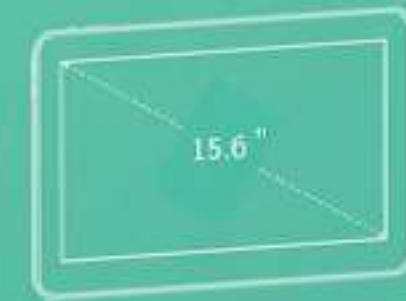

XP-PEN

406.4 x 263.1 x 15.4mm

Tilt

3840 x 2160 (UHD)

Multi-touch

XP-PEN

Pen Display Specifications	
Product Name	Artist Pro 16TP
Product Model	MD110U
Display Resolution	3840 x 2160
Color Gamut (Typical)	88% NTSC
	92% Adobe RGB
	124% sRGB
Stylus	Battery-free
Pressure Levels	8192
Contrast	1000:1
Resolution	5080LPI
Reading Height	10mm
Report Rate	≥ 220RPS
Ports Included	2 x USB-C
Accuracy	±0.5mm (center)
	±1.5mm (corner)
Viewing Angle	178°
Aspect Ratio	16:9
Multi-touch	Yes
Anti-glare Glass	Yes
Full Lamination	Yes
Security Slot	Yes
Power Supply Input	AC 110-240V
Power Supply Output	DC 12V/1.5A (max)
Compatibility	Windows 7/8/10 Mac OS X 10.10 (or later)