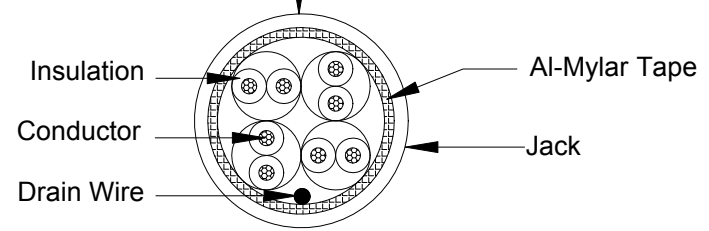

Minimum Bending Radius: ≥47mm

PINOUT			
P1(T568B)		P2(T568B)	WIRE
1	↔	1	WHT/ORG
2	↔	2	ORG
3	↔	3	WHT/GRN
6	↔	6	GRN
4	↔	4	BLU
5	↔	5	WHT/BLU
7	↔	7	WHT/BRN
8	↔	8	BRN
S	---	S	---

<b>Conductor</b>		Bare Copper 26AWG
<b>Insulation</b>		Thickness: MIN at any point: 0.15mm MAX AVG: 0.25mm Diameter: 0.90±0.06mm
<b>Jacket</b>	PVC	Thickness: MIN at any point: 0.46mm MAX AVG: 0.55mm Diameter: 5.6±0.2mm
<b>Wire</b>		CAT.5E FTP 26AWGX4P
<b>Plug</b>		YUS-06 8P8C 50U"
<b>Color</b>		YY
<b>Length</b>		XX