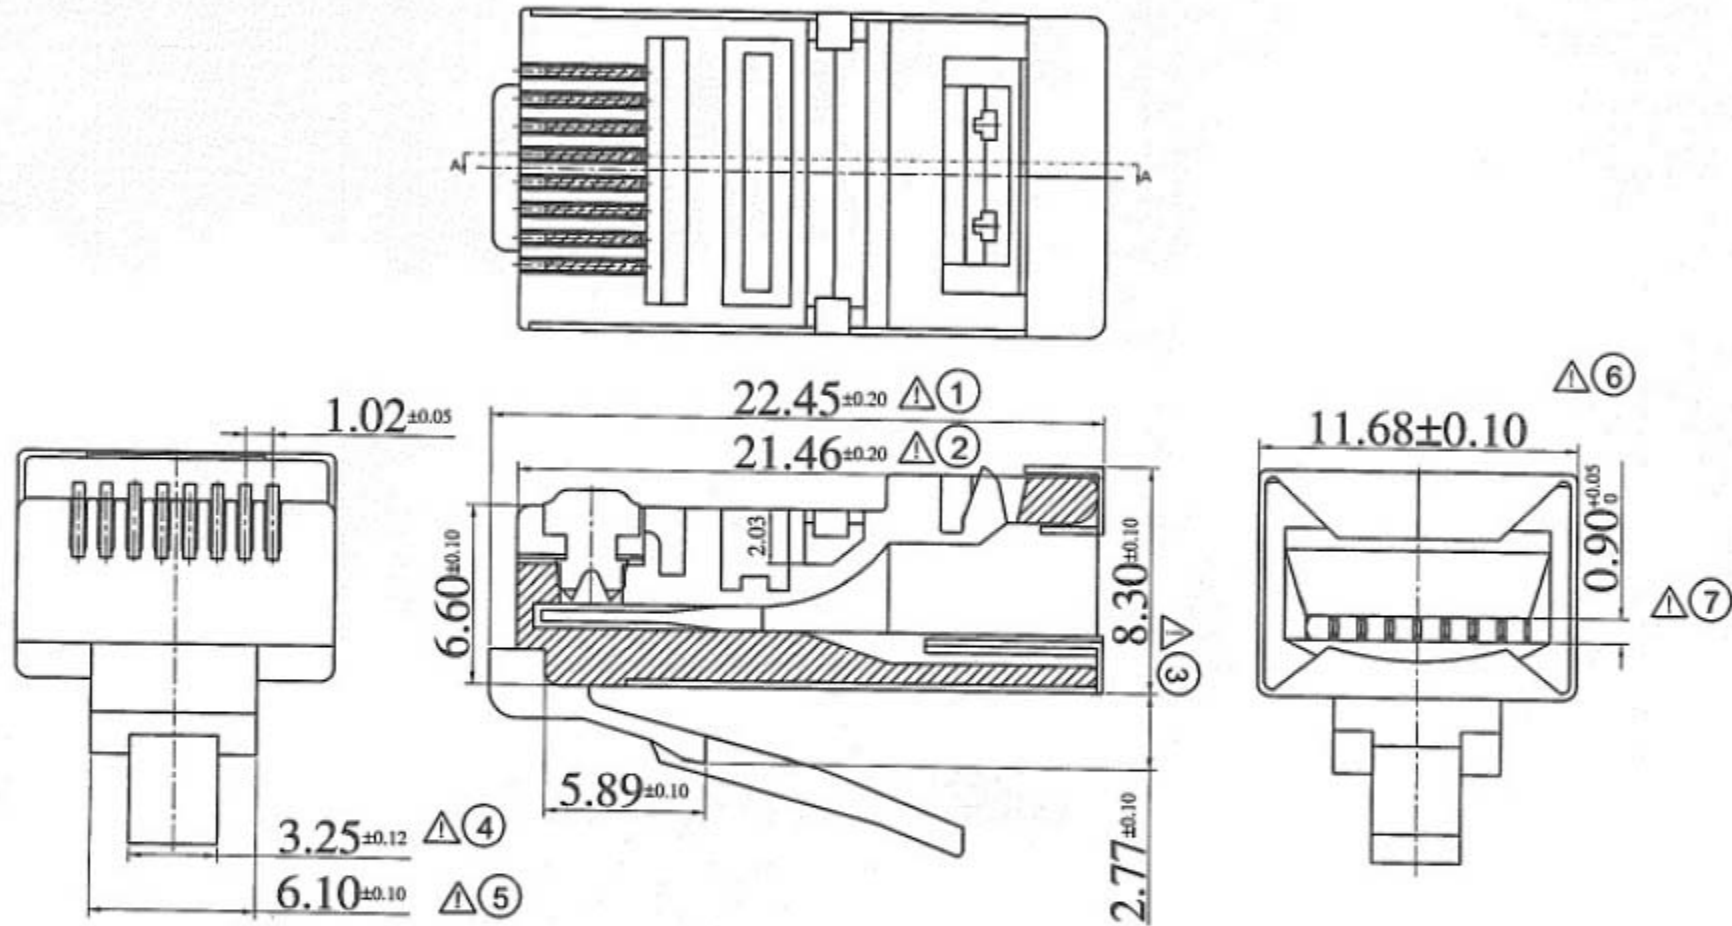

Minimum Bending Radius: ≥47mm

PINOUT			
P1(T568B)		P2(T568B)	WIRE
1	↔	1	WHT/ORG
2	↔	2	ORG
3	↔	3	WHT/GRN
6	↔	6	GRN
4	↔	4	BLU
5	↔	5	WHT/BLU
7	↔	7	WHT/BRN
8	↔	8	BRN
S	---	S	---

<b>Conductor</b>		Bare Copper 26AWG
<b>Insulation</b>		Thickness: MIN at any point: 0.15mm MAX AVG: 0.25mm Diameter: 0.90±0.06mm
<b>Jacket</b>	PVC	Thickness: MIN at any point: 0.46mm MAX AVG: 0.55mm Diameter: 5.6±0.2mm
<b>Wire</b>		CAT.5E FTP 26AWGX4P
<b>Plug</b>		YUS-06 8P8C 50U"
<b>Color</b>		YY
<b>Length</b>		XX

NOTE:  
 1.ELECTRICAL TEST:  
 <1> 100% OPEN SHORT & MISS WIRE TEST.

**SECOMP**

Part No.			
Description	CAT.5E FTP 26AWG 4P PVC YUS-06		
UNIT	mm	副厂长	CHECKER
PAGE	1/1	20190816	DRAWER
		贾饒	LJW

CUSTOMER NAME  
CUSTOMER Part No.

7	8	9	10
DATE	REV	DESCRIPTION	BY
2016.06.16	B/1	NEW	DMW

NOTE TOL:±0.1

Key Size	Tolerance		
	Critical	Normal	General
0-15	±0.05	±0.10	±1.0
15-60	±0.10	±0.20	
60-150	±0.15	±0.35	±1.5
150-350	±0.20	±0.50	
350-1000	±0.40	±0.65	