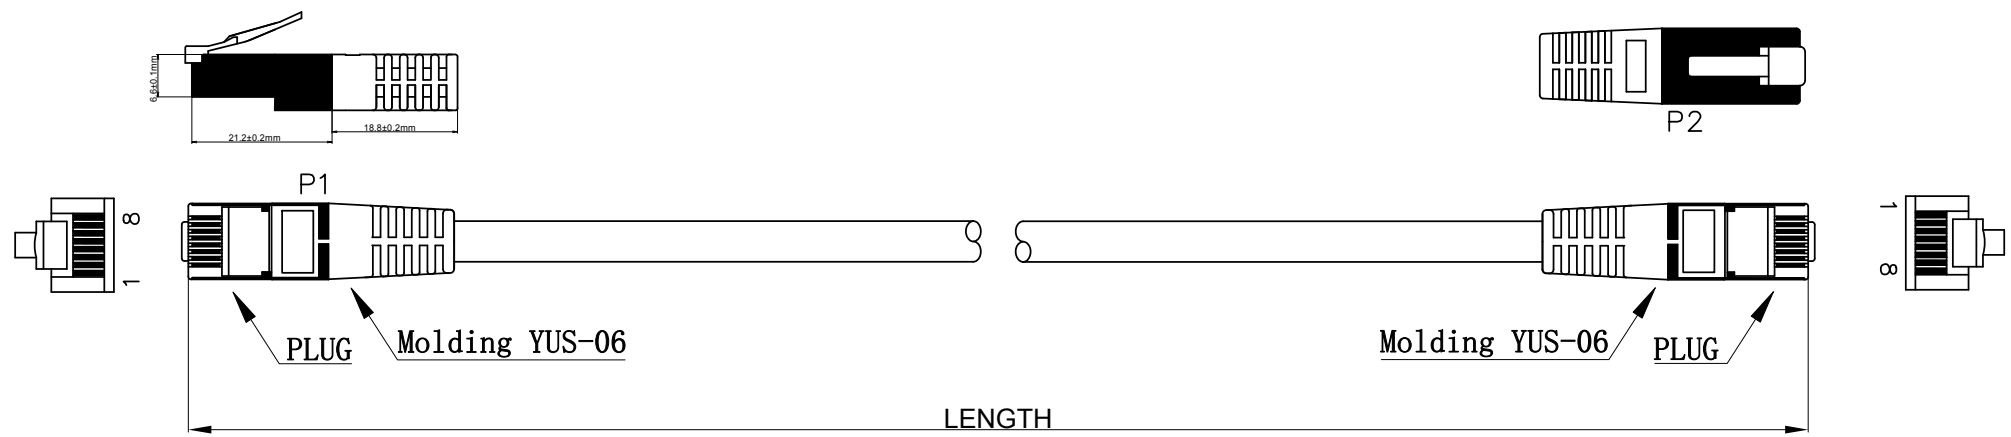

1	2	3	4	5	6	7	8	9	10	
CUSTOMER NAME						DATE	REV	DESCRIPTION		BY
CUSTOMER Part No.						2019. 08. 08	A/0	NEW		LJW

Marking: roline FTP CAT.5E PATCH ISO/IEC 11801 & EN 50288 ▲ 26AWGX4P TYPE CMX(UL) c(UL) CMH E164469-XX  
 <FP0570>

Minimum Bending Radius: ≥47mm

PINOUT			
P1(T568B)		P2(T568B)	WIRE
1	↔	1	WHT/ORG
2	↔	2	ORG
3	↔	3	WHT/GRN
6	↔	6	GRN
4	↔	4	BLU
5	↔	5	WHT/BLU
7	↔	7	WHT/BRN
8	↔	8	BRN
S	---	S	---

<b>Conductor</b>		Bare Copper 26AWG
<b>Insulation</b>		Thickness: MIN at any point: 0.15mm MAX AVG: 0.25mm Diameter: 0.90±0.06mm
<b>Jacket</b>	PVC	Thickness: MIN at any point: 0.46mm MAX AVG: 0.55mm Diameter: 5.6±0.2mm
<b>Wire</b>		CAT.5E FTP 26AWGX4P
<b>Plug</b>		YUS-06 8P8C 50U"
<b>Color</b>		YY
<b>Length</b>		XX

NOTE:  
 1.ELECTRICAL TEST:  
 <1> 100% OPEN SHORT & MISS WIRE TEST.

**SECOMP**

Part No.			
Description	CAT.5E FTP 26AWG 4P PVC YUS-06		
UNIT	mm	副厂长	CHECKER
PAGE	1/1	20190816	DRAWER
		贾饒	LJW

CUSTOMER NAME  
CUSTOMER Part No.