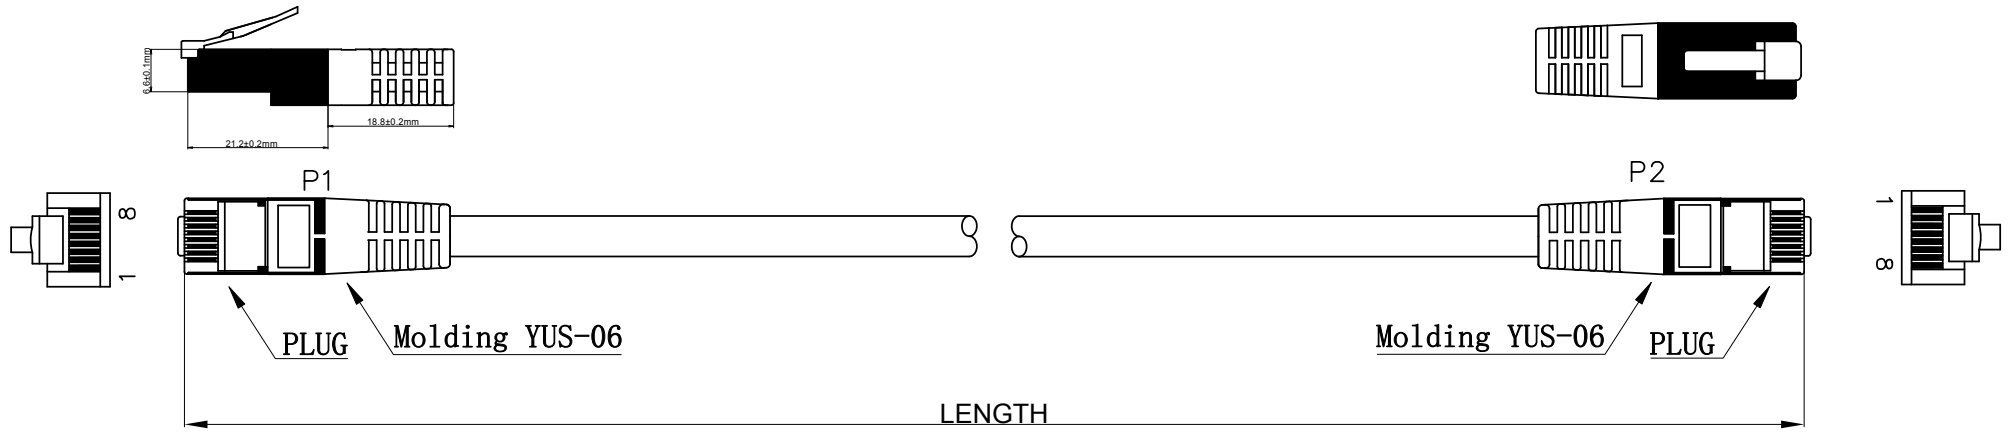

1	2	3	4	5	6	7	8	9	10
CUSTOMER NAME						DATE	REV	DESCRIPTION	BY
CUSTOMER Part No.						2019.08.09	A/0	NEW	LJW

Marking: **roline SFTP CAT.5E PATCH ISO/IEC 11801 & EN 50288 ▲ 26AWGX4P TYPE CMX(UL) c(UL) CMH**
 <LP1043> **E164469-XX**

Minimum Bending Radius: ≥47mm

Conductor	Bare Copper 26AWG
Insulation	Thickness: MIN at any point: 0.15mm MAX AVG: 0.25mm Diameter: 0.85±0.06mm
Jacket	PVC Thickness: MIN at any point: 0.50mm MAX AVG: 0.60mm Diameter: 5.6±0.2mm
Wire	CAT.5E S/FTP 26AWG *4P
Plug	YUS-06 8P8C 50u"
Length	XX
Color	YY

NOTE:
 1. ELECTRICAL TEST:
 <1> 100% OPEN SHORT & MISS WIRE TEST.

PINOUT			
P1(T568B)		P2(T568B)	WIRE
1	⌘	1	WHT/ORG
2	⌘	2	ORG
3	⌘	3	WHT/GRN
6	⌘	6	GRN
4	⌘	4	BLU
5	⌘	5	WHT/BLU
7	⌘	7	WHT/BRN
8	⌘	8	BRN
S	---	S	---