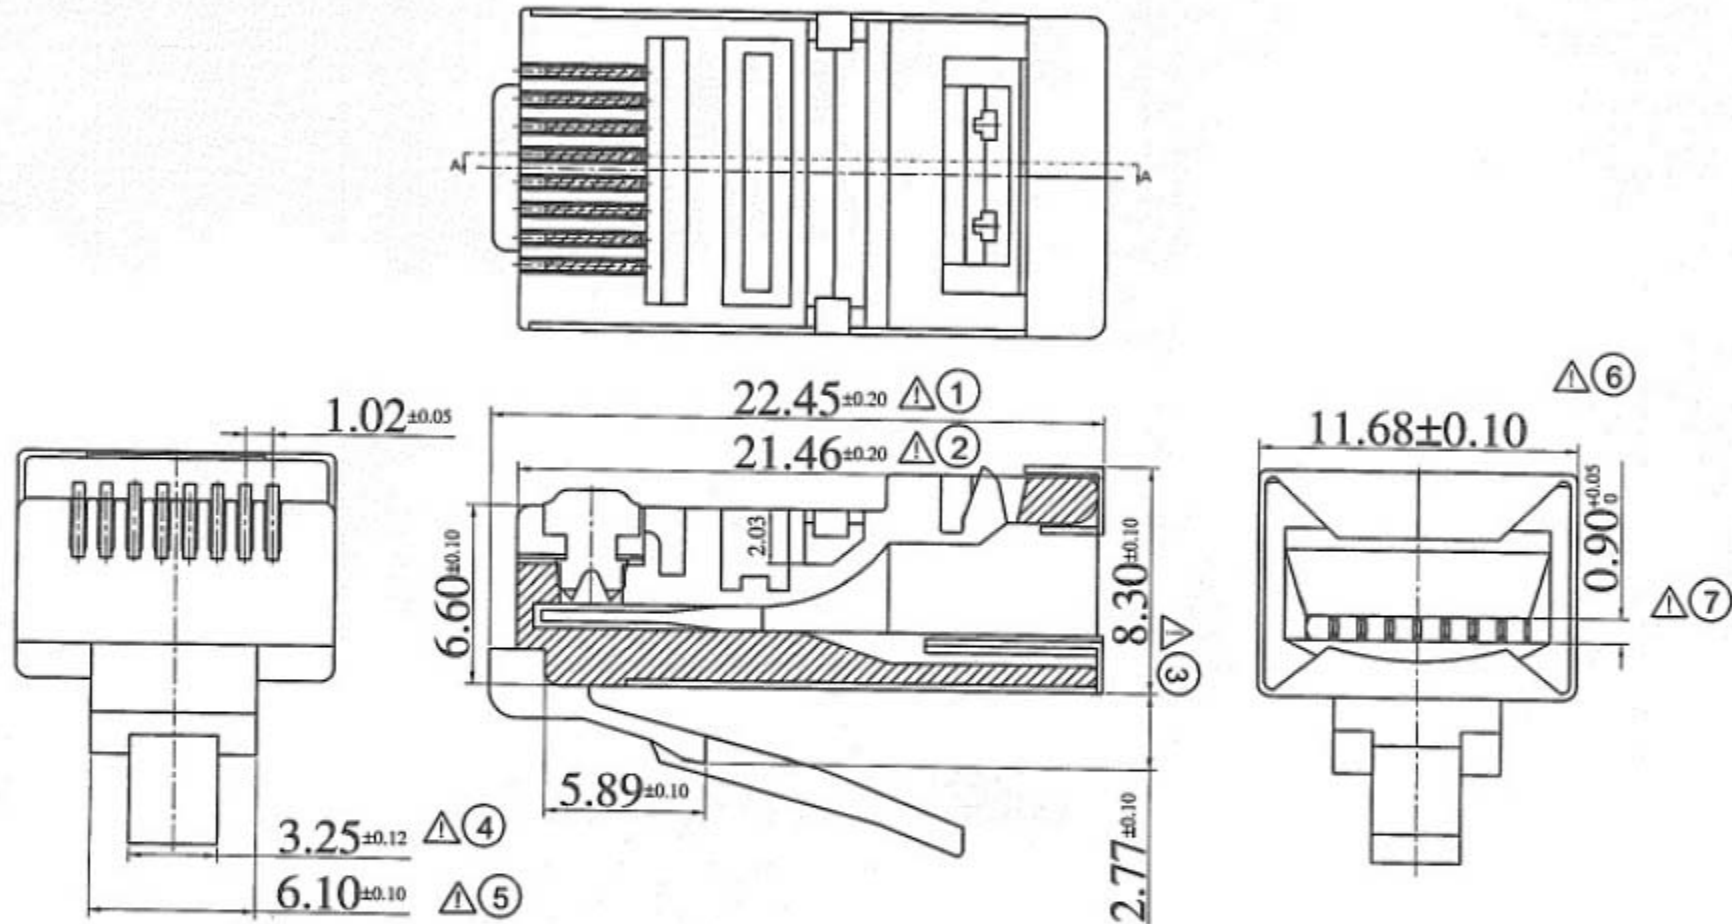

NOTE:
 1. ELECTRICAL TEST:
 <1> 100% OPEN SHORT & MISS WIRE TEST.

PINOUT			
P1(T568B)		P2(T568B)	WIRE
1	⌘	1	WHT/ORG
2	⌘	2	ORG
3	⌘	3	WHT/GRN
6	⌘	6	GRN
4	⌘	4	BLU
5	⌘	5	WHT/BLU
7	⌘	7	WHT/BRN
8	⌘	8	BRN
S	---	S	---

SECOMP

Part No.			
Description	CAT.5E S/FTP STR 26AWG 4P PVC YUS-06		
UNIT	mm	副處長	CHECKER
PAGE	1/1	20190806	DRAWER
Draw.No.		覃饒	LJW

CUSTOMER NAME
CUSTOMER Part No.

7	8	9	10
DATE	REV	DESCRIPTION	BY
2016.06.16	B/1	NEW	DMW