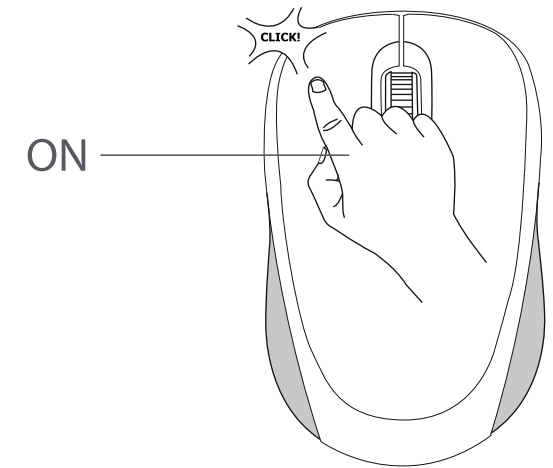

5

6

?

- Frequently asked questions
- Domande frequenti
- Preguntas frecuentes
- Veelgestelde vragen
- Foire aux questions
- Häufig gestellte Fragen

www.trust.com/18519/faq

© 2014 Trust International B.V. All rights reserved.

Trust

Wireless mouse

YVI | optimal grip | speed button | storable receiver