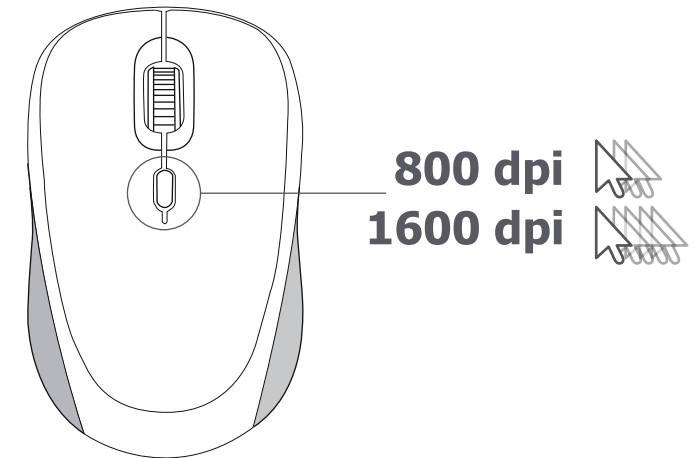

5

6

?

- Frequently asked questions
- Domande frequenti
- Preguntas frecuentes
- Veelgestelde vragen
- Foire aux questions
- Häufig gestellte Fragen

www.trust.com/18519/faq

© 2014 Trust International B.V. All rights reserved.

Trust

Wireless mouse

YVI | optimal grip | speed button | storable receiver