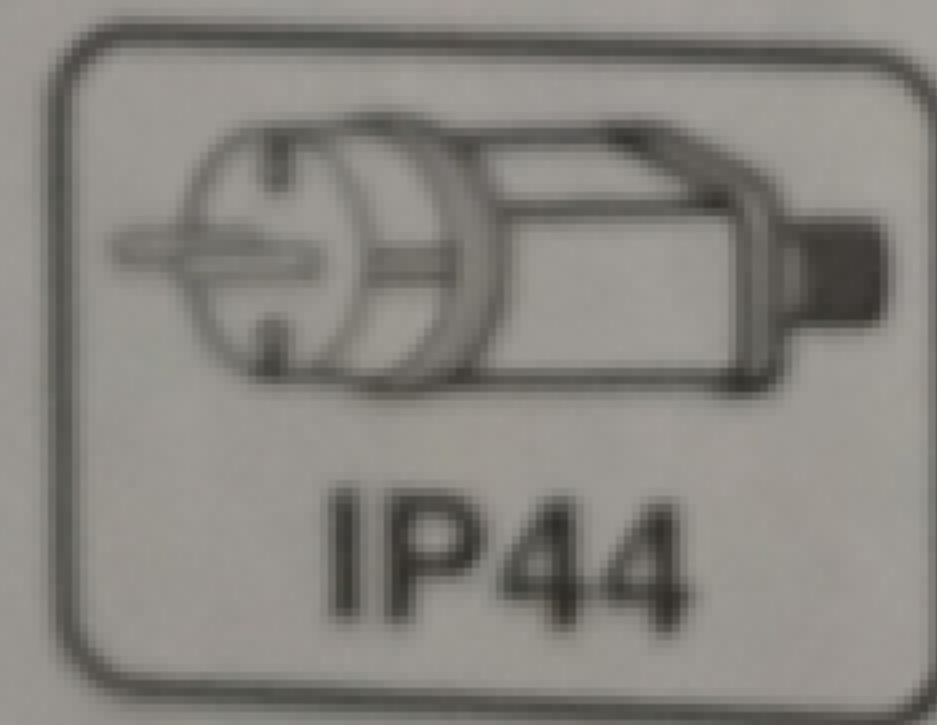

IP44

Model: AX9-502370

Adapter: JT-EL/FC36V15W-

Pri.: 220-240V~50-60Hz

Sec.: 36VAC

Total Power Consumption: 1

3,2V/ 20mA, 3000L