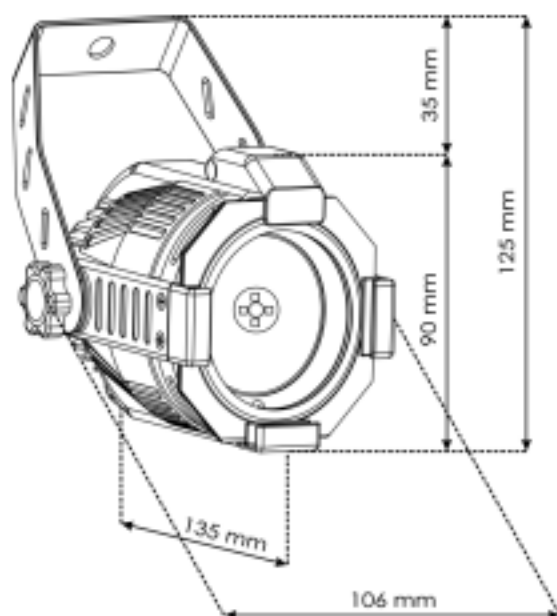

Dimensions

Design and product specifications are subject to change without prior notice.

Website: www.Showtec.info

Email: service@highlite.nl