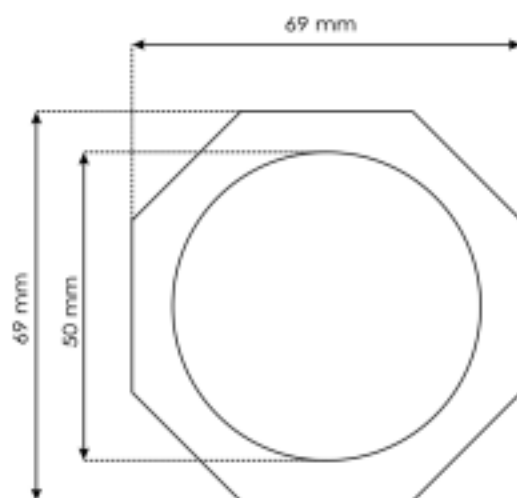

Dimensions

Design and product specifications are subject to change without prior notice.

Website: www.Showtec.info

Email: service@highlite.nl