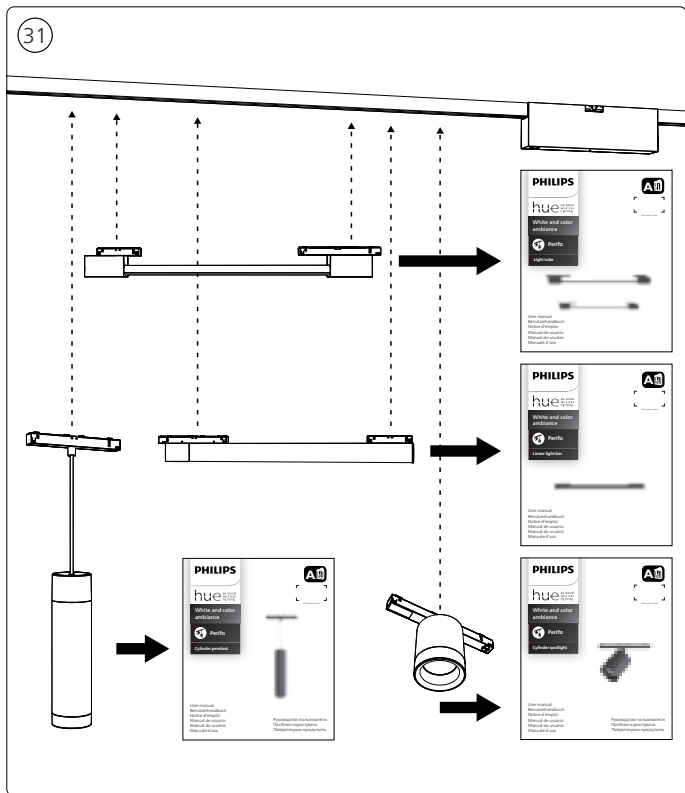

Power supply | Ceiling 2-point

Power supply | Ceiling 1-point

Bracket | with ceiling box cover

Connector | Corner external

Connector | Corner internal

Connector | Straight

Rail

Rail cover

23

24

27

Signify  
I.B.R.S. / C.C.R.I. Numéro 10461  
5600 VB Eindhoven,  
the Netherlands  
☎00800-74454775

© 2022 Signify Holding  
All rights reserved

[www.philips-hue.com](http://www.philips-hue.com)

4422 956 03221  
Last update: 01/2022

# PHILIPS

hue personal  
wireless  
lighting

White and color  
ambiance

Perifo

Cylinder pendant

HUE serial number

User manual  
Benutzerhandbuch  
Notice d'emploi  
Manual de usuario  
Manual do usuário  
Manuale d'uso