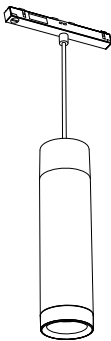

Power supply | Ceiling 2-point

Power supply | Ceiling 1-point

Bracket | with ceiling box cover

Connector | Corner external

Connector | Corner internal

Connector | Straight

Rail

Rail cover

End-cap

5x25

Excl./Искл.

3a

3b

12

15

22

# PHILIPS

hue personal  
wireless  
lighting

White and color  
ambiance

Perifo

Cylinder pendant

HUE serial number

User manual  
Benutzerhandbuch  
Notice d'emploi  
Manual de usuario  
Manual do usuário  
Manuale d'uso

Руководство пользователя  
Посібник користувача  
Пайдаланушы нұсқаулығы

Incl./Вкл.

Cylinder pendant

2

3

4

!

6