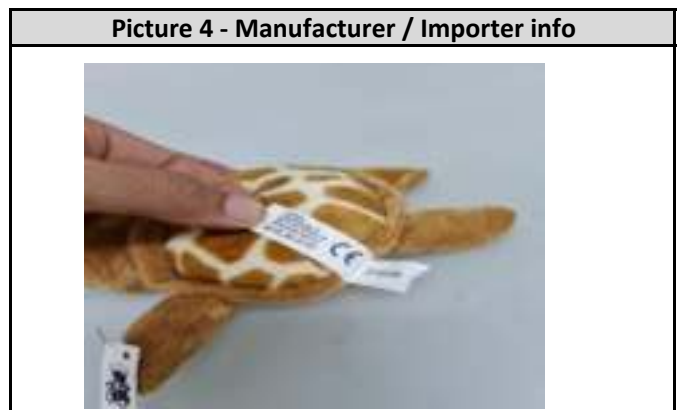

EC DECLARATION OF CONFORMITY

Elcee-Haly B.V.
 Industrieweg 9
 9422 CX Smilde
 The Netherlands
 Tel. +31 (0)592 412444
 E-mail: info@elcee-haly.nl

APPENDIX - Detailed pictures of item:

Product Identification		
Article Number	Product Name	PO Number
16695	Turtle big eyes brown 15 cm	