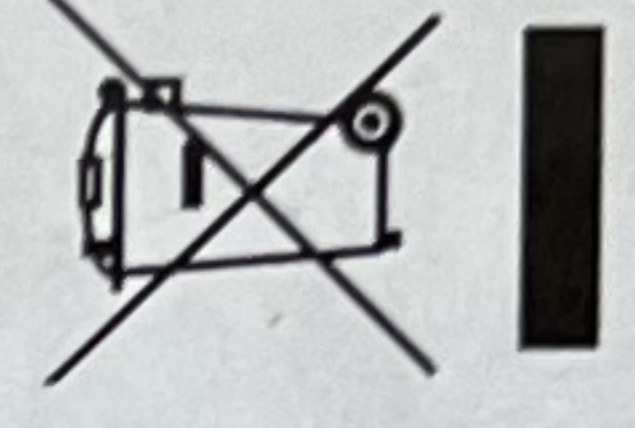

MODEL NO. : PULSE 2i
WIRED FOR : 100-240V~50/60HZ
FINISH : WHITE

Serial No./N° de série

BOX SIZE: 52 x 30 x 31 cm
GROSS WEIGHT: 9.3 kg