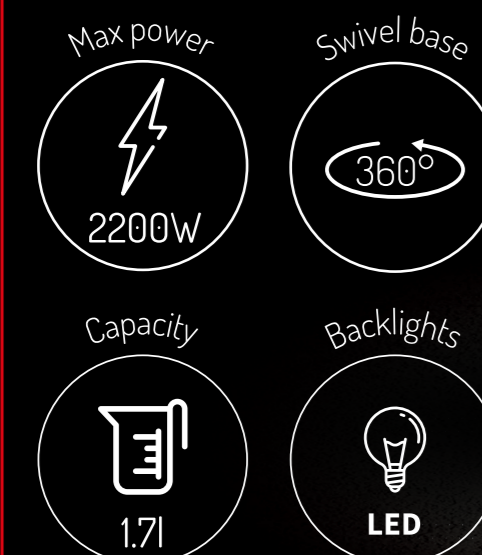

Max Leistung: 2200W

Camry
Premium

Kapazität 1,7L