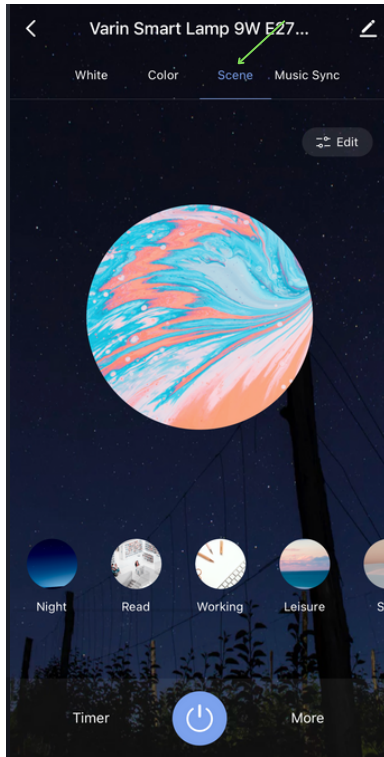

6

11. Choose scenes