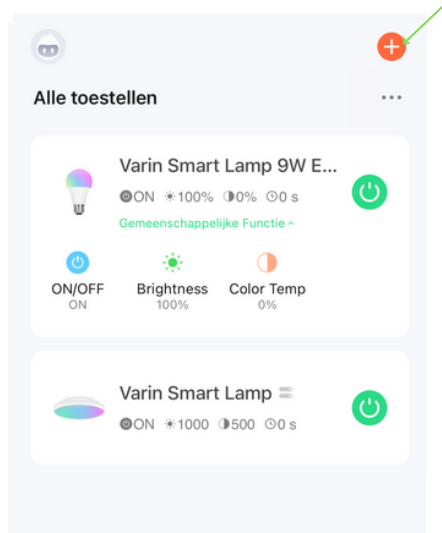

DE-Die App funktioniert in über 60 Sprachen, die Anleitung unten ist auf Englisch, aber die Bilder zeigen alle Schritte und Möglichkeiten.

1 Download app

Scan QR code or download "Tuya Smart"
in Google Play / App Store
Alternative: de lamp can also be operated with the "Smart Life" app

Tuya Smart App

Smart Life App

2 Tuya Smart or Smart Life APP

1. Open the APP
2. Make an account, the first time
3. Press the orange "+" at the top right > Add Device
4. Click on "Lighting" left
5. Select "Bulb (Wi-Fi)" right

3

6. Reset the lamp, see app instructions
7. Connect with Wi-Fi network

4

8. Lamp is paired

9. Lamp has been added and name can be changed

5

10. Adjust the color by clicking and the brightness by sliding

6