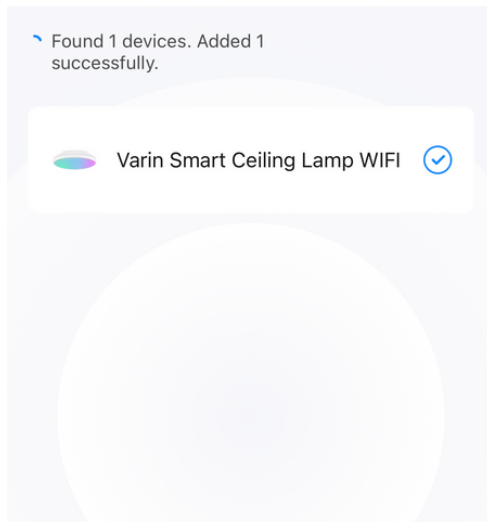

DE-Die App funktioniert in über 60 Sprachen, die Anleitung unten ist auf Englisch, aber die Bilder zeigen alle Schritte und Möglichkeiten.

1 Download app

Scan QR code or download "Tuya Smart"
in Google Play / App Store
Alternative: de lamp can also be operated with the "Smart Life" app

Tuya Smart App

Smart Life App

2 Tuya Smart or Smart Life APP

1. Open the APP
2. Make an account, the first time
3. Press the orange "+" at the top right > Add Device
4. Click on "Lighting" left
5. Select "Bulb (Wi-Fi)" right

3

6. Reset the lamp, see app instructions
7. Connect with Wi-Fi network

4

8. Lamp is paired

9. Lamp has been added and name can be changed

5

10. Adjust the color by clicking and the brightness by sliding

6

11. Choose scenes

12. Set plans/time schedules

7

13. Set light mode for wall or cord switch

8

14. Customize lamp name / create group(s)

Varin - Slaapkamer 

Toestel Info 