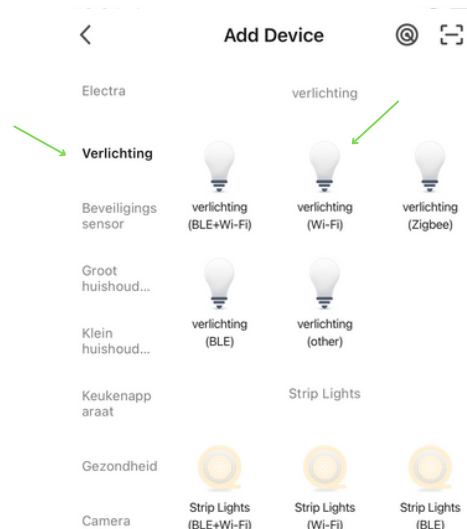

DE-Die App funktioniert in über 60 Sprachen, die Anleitung unten ist auf Englisch, aber die Bilder zeigen alle Schritte und Möglichkeiten.

1 Download app

Scan QR code or download "Tuya Smart"
in Google Play / App Store
Alternative: de lamp can also be operated with the "Smart Life" app

Tuya Smart App

Smart Life App

2 Tuya Smart or Smart Life APP

1. Open the APP
2. Make an account, the first time
3. Press the orange "+" at the top right > Add Device
4. Click on "Lighting" left
5. Select "Bulb (Wi-Fi)" right

3

6. Reset the lamp, see app instructions
7. Connect with Wi-Fi network

4

8. Lamp is paired

9. Lamp has been added and name can be changed

5

10. Adjust the color by clicking and the brightness by sliding

6