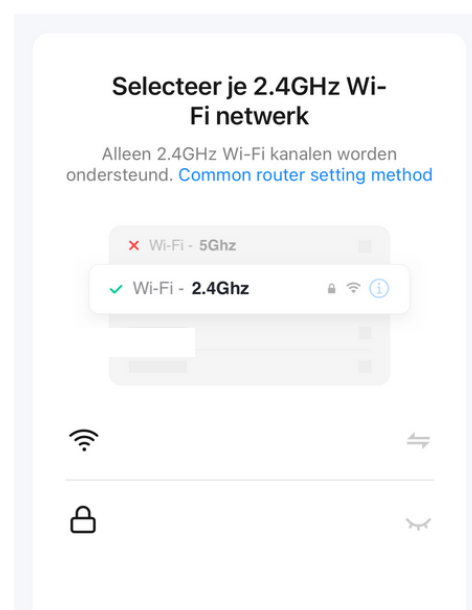

DE-Die App funktioniert in über 60 Sprachen, die Anleitung unten ist auf Englisch, aber die Bilder zeigen alle Schritte und Möglichkeiten.

1 Download app

Scan QR code or download "Tuya Smart"
in Google Play / App Store
Alternative: de lamp can also be operated with the "Smart Life" app

Tuya Smart App

Smart Life App

2 Tuya Smart or Smart Life APP

1. Open the APP
2. Make an account, the first time
3. Press the orange "+" at the top right > Add Device
4. Click on "Lighting" left
5. Select "Bulb (Wi-Fi)" right

3

6. Reset the lamp, see app instructions
7. Connect with Wi-Fi network

4

8. Lamp is paired

9. Lamp has been added and name can be changed

5

10. Adjust the color by clicking and the brightness by sliding

6