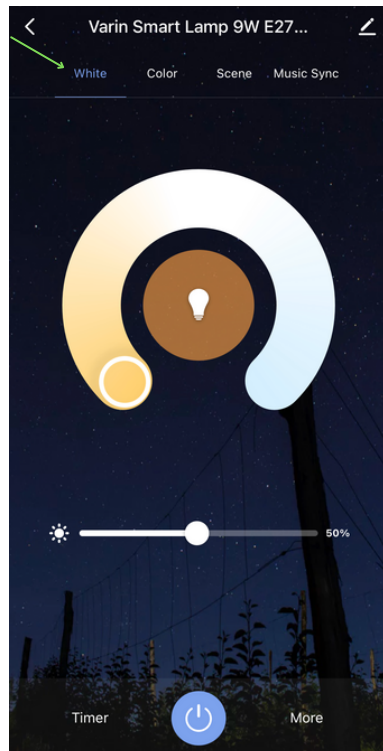

DE-Die App funktioniert in über 60 Sprachen, die Anleitung unten ist auf Englisch, aber die Bilder zeigen alle Schritte und Möglichkeiten.

1 Download app

Scan QR code or download "Tuya Smart"
in Google Play / App Store
Alternative: de lamp can also be operated with the "Smart Life" app

Tuya Smart App

Smart Life App

2 Tuya Smart or Smart Life APP

1. Open the APP
2. Make an account, the first time
3. Press the orange "+" at the top right > Add Device
4. Click on "Lighting" left
5. Select "Bulb (Wi-Fi)" right

3

6. Reset the lamp, see app instructions
7. Connect with Wi-Fi network

4

8. Lamp is paired

9. Lamp has been added and name can be changed

5

10. Adjust the color by clicking and the brightness by sliding

6

11. Choose scenes

12. Set plans/time schedules

7

13. Set light mode for wall or cord switch

8

14. Customize lamp name / create group(s)

Varin - Slaapkamer 

Toestel Info 