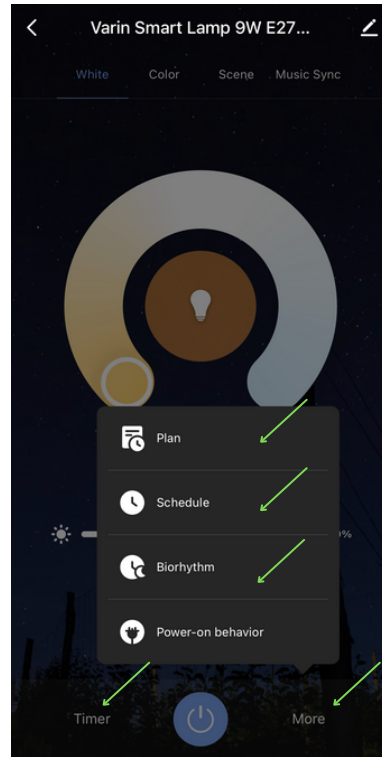

DE-Die App funktioniert in über 60 Sprachen, die Anleitung unten ist auf Englisch, aber die Bilder zeigen alle Schritte und Möglichkeiten.

1 Download app

Scan QR code or download "Tuya Smart"
in Google Play / App Store
Alternative: de lamp can also be operated with the "Smart Life" app

Tuya Smart App

Smart Life App

2 Tuya Smart or Smart Life APP

1. Open the APP
2. Make an account, the first time
3. Press the orange "+" at the top right > Add Device
4. Click on "Lighting" left
5. Select "Bulb (Wi-Fi)" right

3

6. Reset the lamp, see app instructions
7. Connect with Wi-Fi network

4

8. Lamp is paired

9. Lamp has been added and name can be changed

5

10. Adjust the color by clicking and the brightness by sliding

6

11. Choose scenes

12. Set plans/time schedules

7

13. Set light mode for wall or cord switch

8

14. Customize lamp name / create group(s)

Varin - Slaapkamer 

Toestel Info 