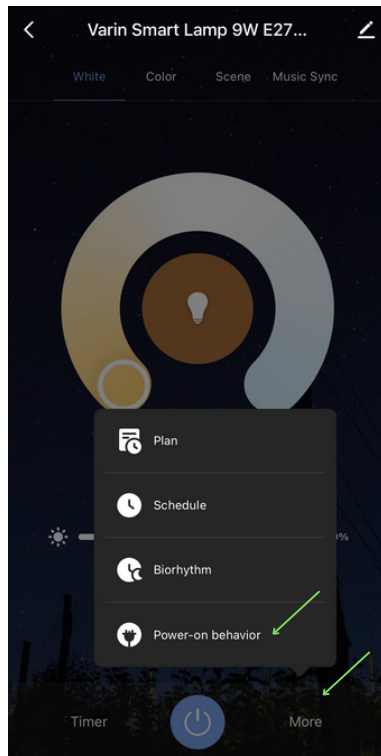

Tuya Smart App

Smart Life App

2 Tuya Smart or Smart Life APP

1. Open the APP
2. Make an account, the first time
3. Press the orange "+" at the top right > Add Device
4. Click on "Lighting" left
5. Select "Bulb (Wi-Fi)" right

3

6. Reset the lamp, see app instructions
7. Connect with Wi-Fi network

4

8. Lamp is paired

9. Lamp has been added and name can be changed

5

10. Adjust the color by clicking and the brightness by sliding

6

11. Choose scenes

12. Set plans/time schedules

7

13. Set light mode for wall or cord switch

8

14. Customize lamp name / create group(s)

Varin - Slaapkamer 

Toestel Info 

Tap-to-Run en Automatisering 

Ondersteunde Apparatuur Van Derden

Alexa

Google Assistant

XIAODU

Tmall Genie

Melding Bij Offline

Melding Bij Offline