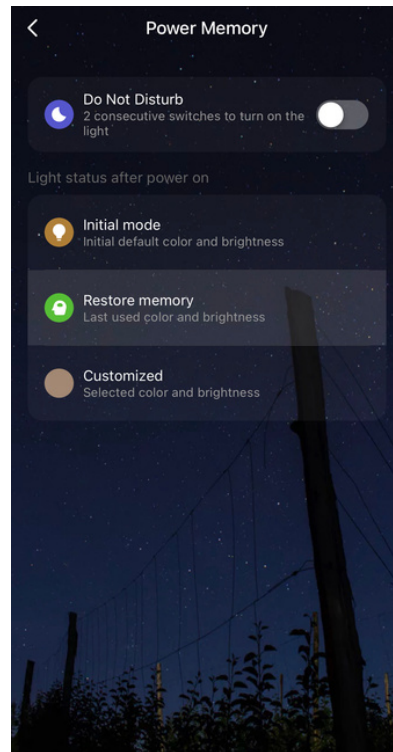

Tuya Smart App

Smart Life App

2 Tuya Smart or Smart Life APP

1. Open the APP
2. Make an account, the first time
3. Press the orange "+" at the top right > Add Device
4. Click on "Lighting" left
5. Select "Bulb (Wi-Fi)" right

3

6. Reset the lamp, see app instructions
7. Connect with Wi-Fi network

4

8. Lamp is paired

9. Lamp has been added and name can be changed

5

10. Adjust the color by clicking and the brightness by sliding

6

11. Choose scenes

12. Set plans/time schedules

7

13. Set light mode for wall or cord switch

8

14. Customize lamp name / create group(s)

Varin - Slaapkamer 

Toestel Info 