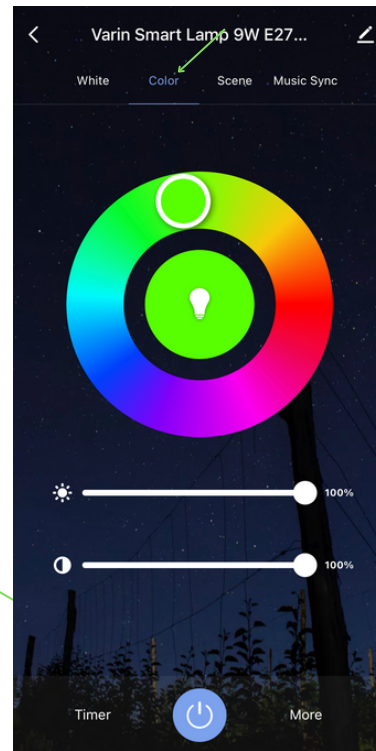

DE-Die App funktioniert in über 60 Sprachen, die Anleitung unten ist auf Englisch, aber die Bilder zeigen alle Schritte und Möglichkeiten.

1 Download app

Scan QR code or download "Tuya Smart"
in Google Play / App Store
Alternative: de lamp can also be operated with the "Smart Life" app

Tuya Smart App

Smart Life App

2 Tuya Smart or Smart Life APP

1. Open the APP
2. Make an account, the first time
3. Press the orange "+" at the top right > Add Device
4. Click on "Lighting" left
5. Select "Bulb (Wi-Fi)" right

3

6. Reset the lamp, see app instructions
7. Connect with Wi-Fi network

4

8. Lamp is paired

9. Lamp has been added and name can be changed

5

10. Adjust the color by clicking and the brightness by sliding

6

11. Choose scenes

12. Set plans/time schedules

7

13. Set light mode for wall or cord switch

8

14. Customize lamp name / create group(s)

Varin - Slaapkamer 

Toestel Info 