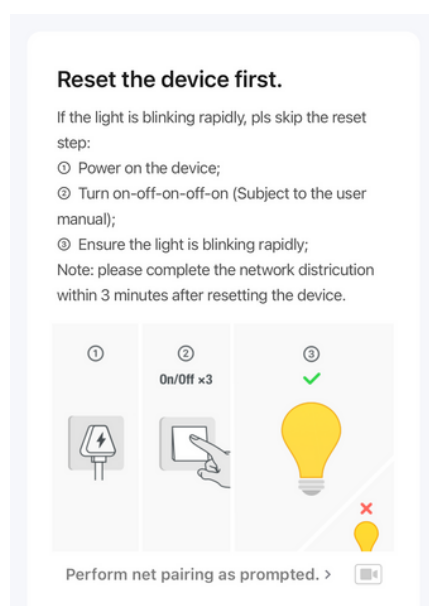

DE-Die App funktioniert in über 60 Sprachen, die Anleitung unten ist auf Englisch, aber die Bilder zeigen alle Schritte und Möglichkeiten.

1 Download app

Scan QR code or download "Tuya Smart"
in Google Play / App Store
Alternative: de lamp can also be operated with the "Smart Life" app

Tuya Smart App

Smart Life App

2 Tuya Smart or Smart Life APP

1. Open the APP
2. Make an account, the first time
3. Press the orange "+" at the top right > Add Device
4. Click on "Lighting" left
5. Select "Bulb (Wi-Fi)" right

3

6. Reset the lamp, see app instructions
7. Connect with Wi-Fi network

4

8. Lamp is paired

9. Lamp has been added and name can be changed

5

10. Adjust the color by clicking and the brightness by sliding

6