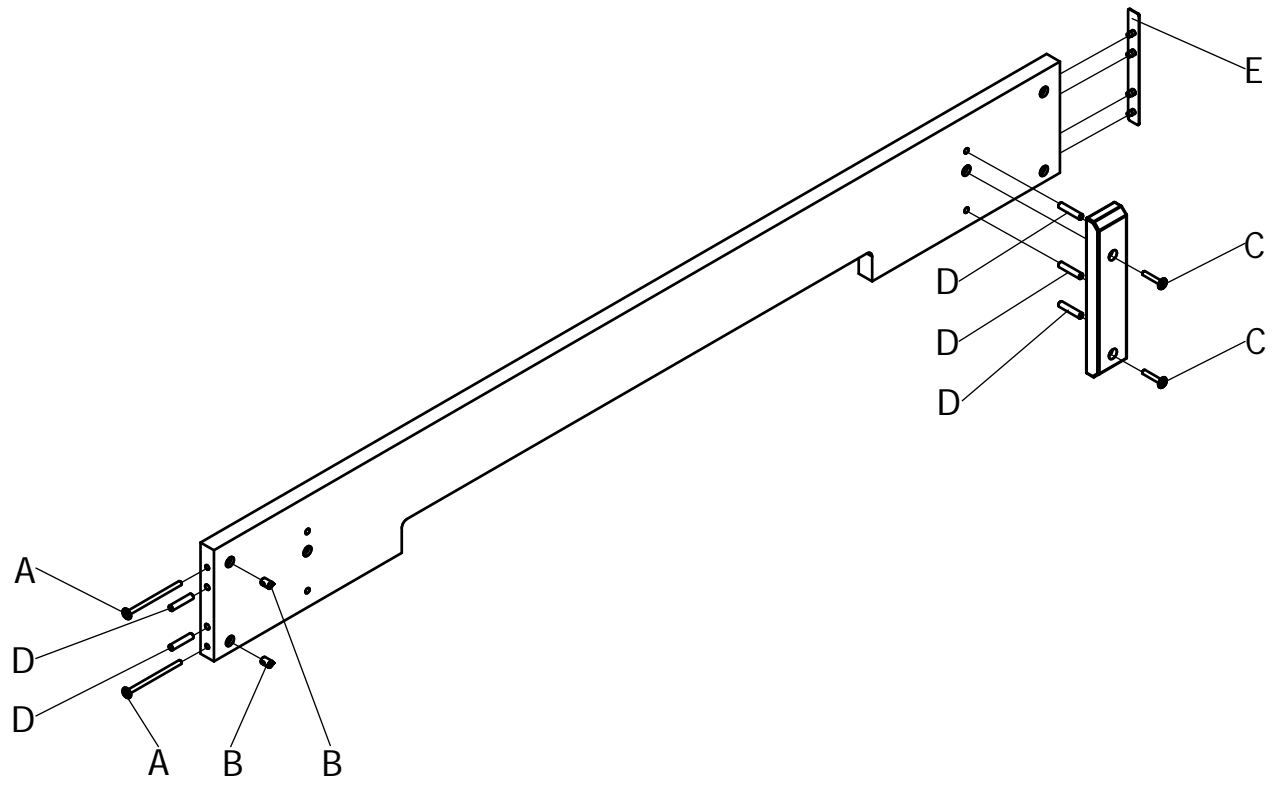

UK
NL
D
F
ESP

MODEL : COMBIFLEX
TYPE : PROTECTION SIDE
COLOUR : WHITE
ART.CODE : 412146.11.

Distributor:

BOPITA
Edisonweg 3, 6662 NW Elst
The Netherlands

www.bopita.com

31.05.2016.

A 	B 	C 	D 	E 	F 
M6X100 2X	M6 2X	M6X35 2X	Ø8X40 5X	1X	1X
artcode: 441028	artcode: 442004	artcode: 441013	artcode:	artcode:	artcode: 445001