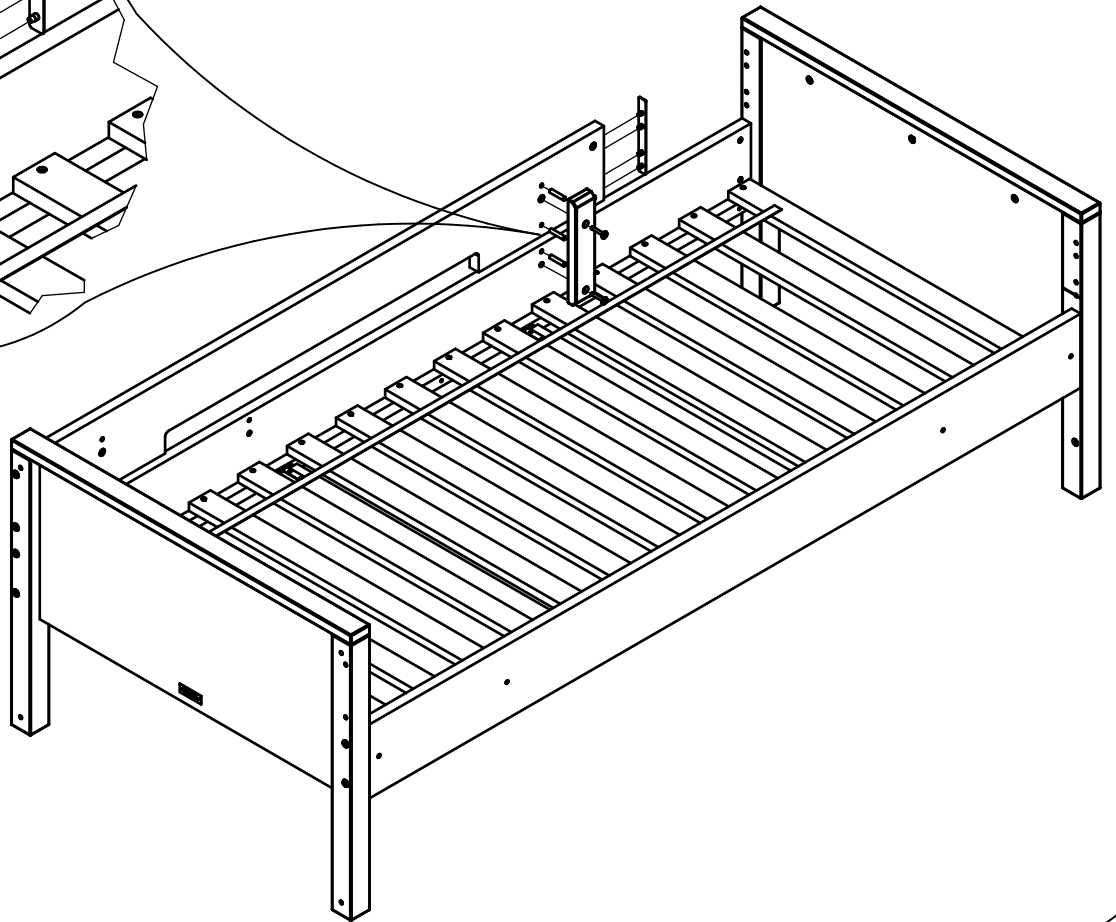

UK
NL
D
F
ESP

MODEL : COMBIFLEX
TYPE : PROTECTION SIDE
COLOUR : WHITE
ART.CODE : 412146.11.

Distributor:

BOPITA
Edisonweg 3, 6662 NW Elst
The Netherlands

www.bopita.com

31.05.2016.

A 	B 	C 	D 	E 	F 
M6X100 2X	M6 2X	M6X35 2X	Ø8X40 5X	1X	1X
artcode: 441028	artcode: 442004	artcode: 441013	artcode:	artcode:	artcode: 445001