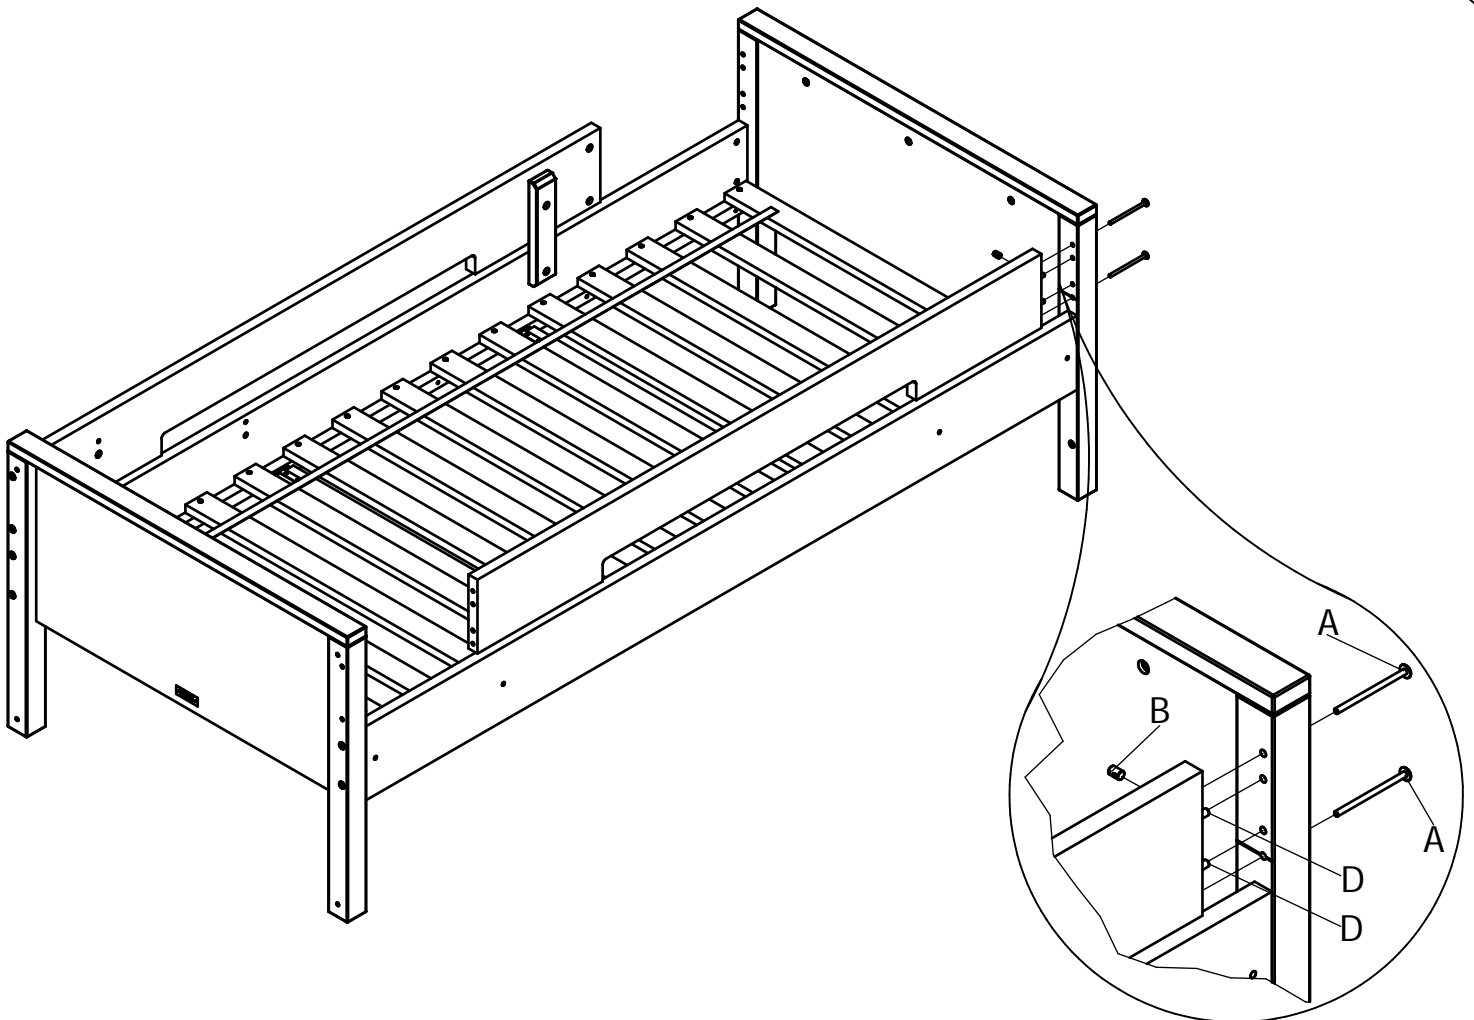

A	B	C	D	E	F
M6X100 2X	M6 2X	M6X35 2X	Ø8X40 5X	1X	1X
artcode: 441028	artcode: 442004	artcode: 441013	artcode:	artcode:	artcode: 445001