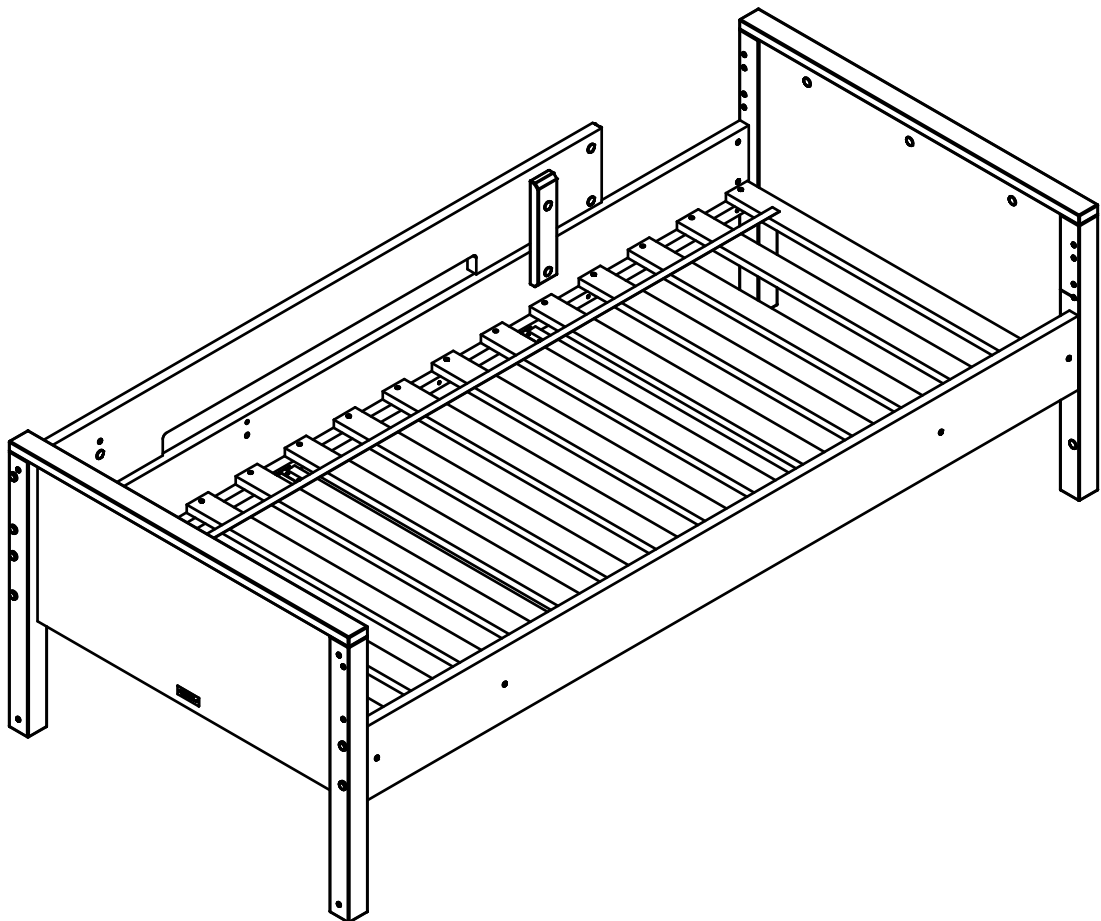

UK
NL
D
F
ESP

MODEL : COMBIFLEX
TYPE : PROTECTION SIDE
COLOUR : WHITE
ART.CODE : 412146.11.

Distributor:

BOPITA
Edisonweg 3, 6662 NW Elst
The Netherlands

www.bopita.com

31.05.2016.

A 	B 	C 	D 	E 	F 
M6X100 2X	M6 2X	M6X35 2X	Ø8X40 5X	1X	1X
artcode: 441028	artcode: 442004	artcode: 441013	artcode:	artcode:	artcode: 445001