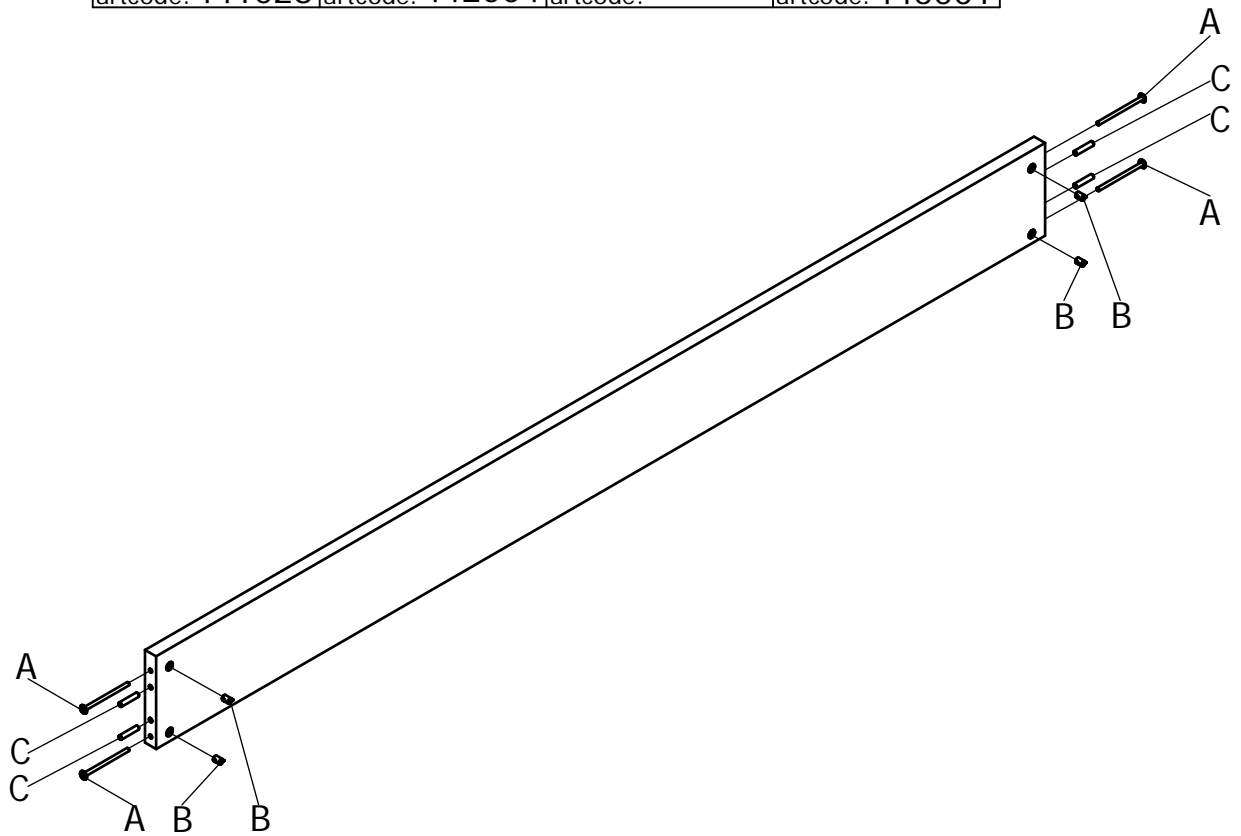

A 	B 	C 	D
M6X100 4X	M6 4X	Ø8X30 4X	1X
artcode: 441028	artcode: 442004	artcode:	artcode: 445001