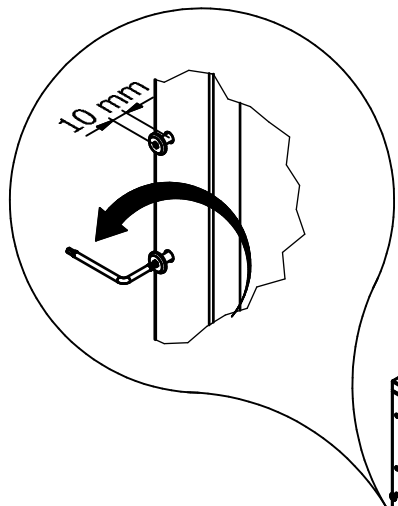

A 	B 	C 	D
M6X100 4X	M6 4X	Ø8X30 4X	1X
artcode: 441028	artcode: 442004	artcode:	artcode: 445001