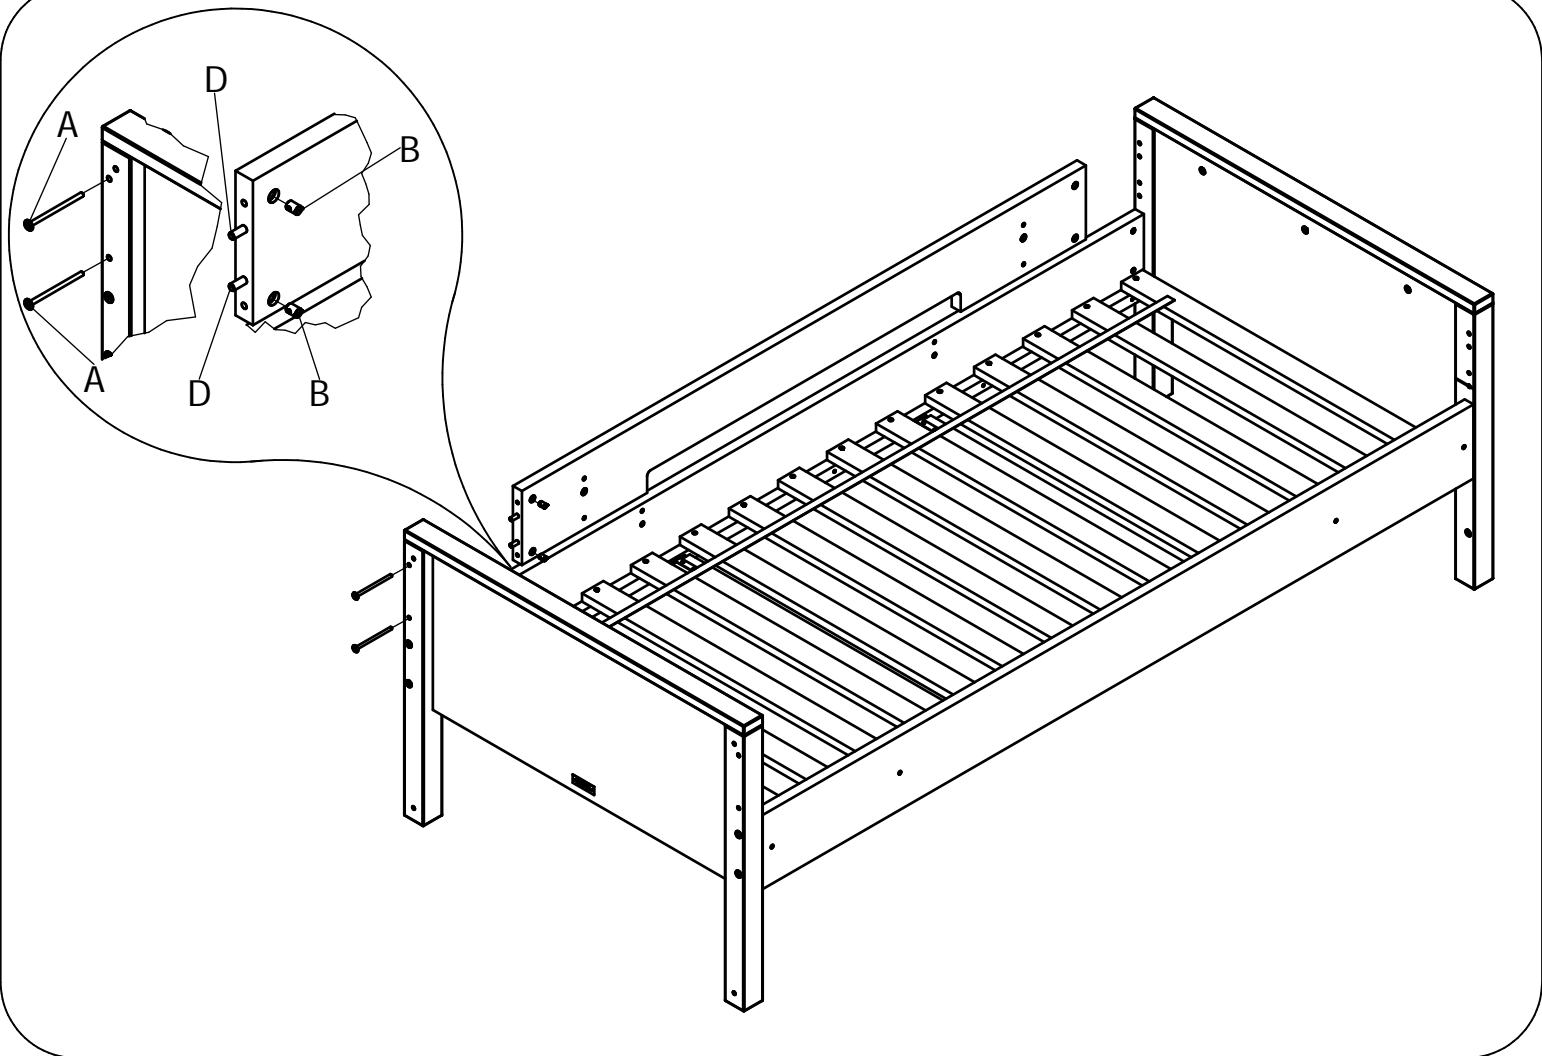

UK
NL
D
F
ESP

MODEL : COMBIFLEX
TYPE : PROTECTION SIDE
COLOUR : WHITE
ART.CODE : 412146.11.

Distributor:

BOPITA
Edisonweg 3, 6662 NW Elst
The Netherlands

www.bopita.com

31.05.2016.

A 	B 	C 	D 	E 	F 
M6X100 2X	M6 2X	M6X35 2X	Ø8X40 5X	1X	1X
artcode: 441028	artcode: 442004	artcode: 441013	artcode:	artcode:	artcode: 445001