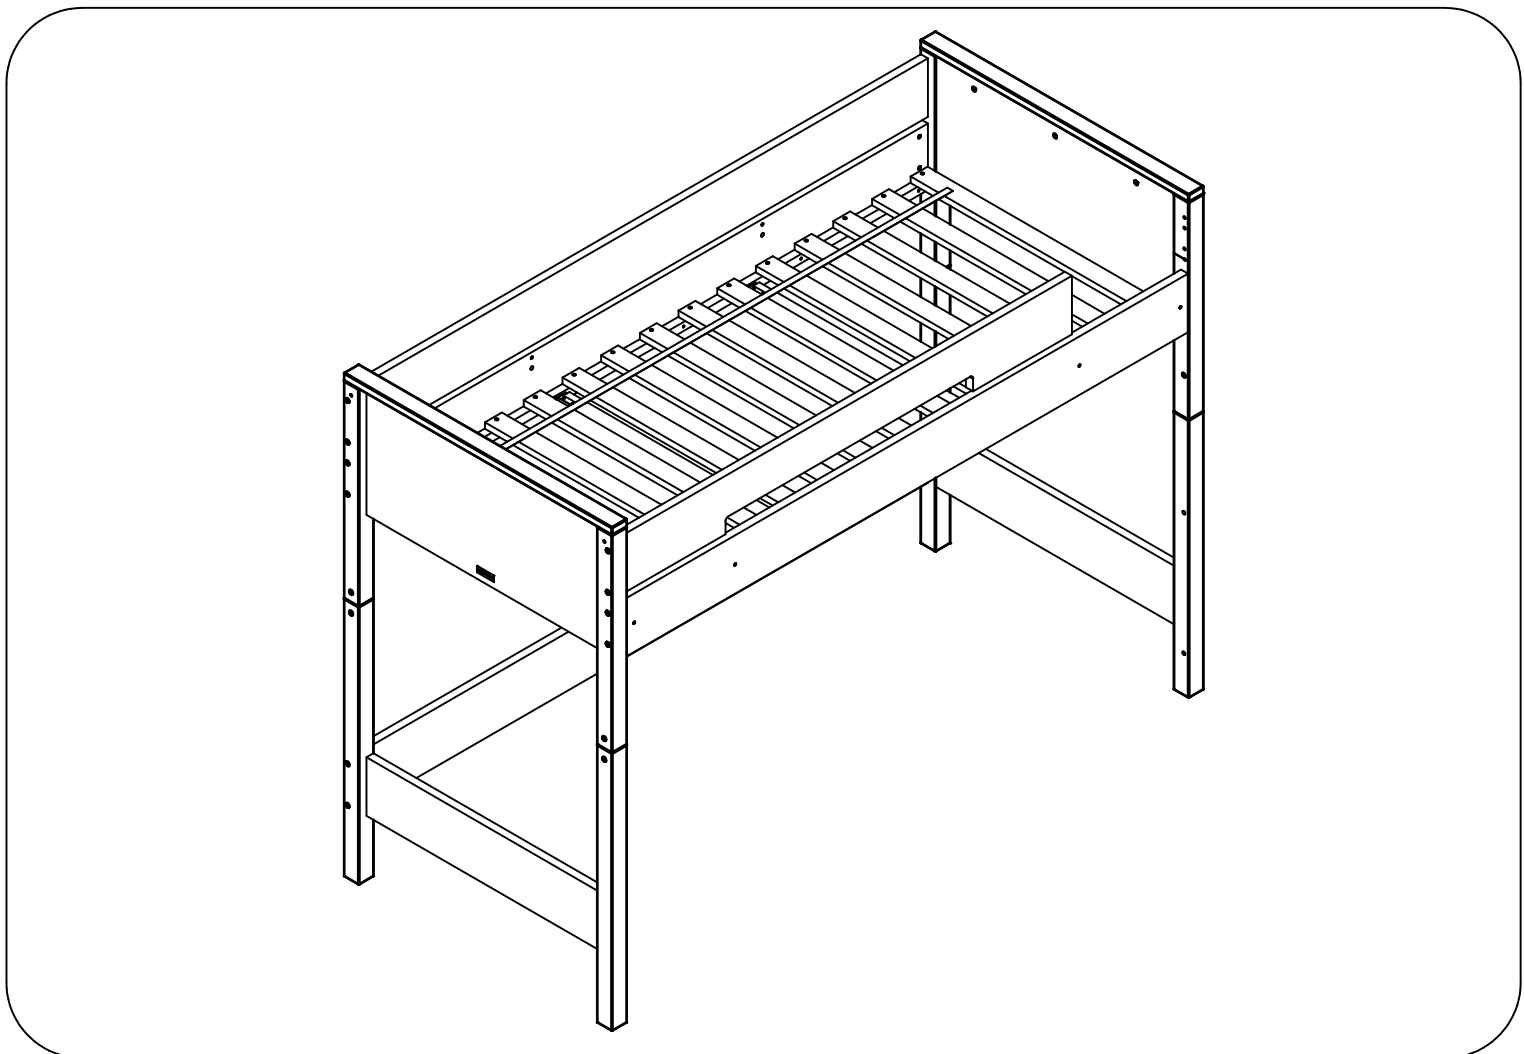

UK
NL
D
F
ESP

MODEL : COMBIFLEX
TYPE : SUPPORTSET HS
COLOUR : WHITE
ART.CODE : 421146.11.

Distributor:

BOPITA
Edisonweg 3, 6662 NW Elst
The Netherlands

www.bopita.com

13.06.2016.

A 	B 	C 	D 	E 	F 
M6X100 4X	M6 4X	M6X35 8X	Ø8X40 4X	Ø8X40 4X	1X
artcode: 441028	artcode: 442004	artcode: 441013	artcode: 442013	artcode:	artcode: 445001