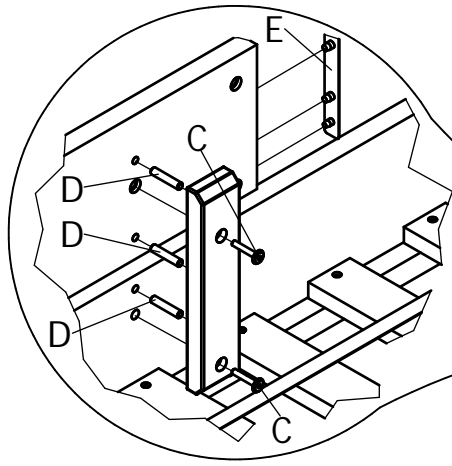

BOPITA
Edisonweg 3, 6662 NW Elst
The Netherlands

www.bopita.com

31.05.2016.

A 	B 	C 	D 
M6X100 4X	M6 4X	Ø8X30 4X	1X
artcode: 441028	artcode: 442004	artcode:	artcode: 445001

bopita[®]

ASSEMBLY INSTRUCTION
MONTAGE HANDLEIDING
MONTAGE ANLEITUNG
NOTICE DE MONTAGE
MANUAL DE MONTAJE

UK
NL
D
F
ESP

MODEL : COMBIFLEX
TYPE : PROTECTION SIDE
COLOUR : WHITE
ART.CODE : 412146.11.

Distributor:

BOPITA
Edisonweg 3, 6662 NW Elst
The Netherlands

www.bopita.com

31.05.2016.

A 	B 	C 	D 	E 	F 
M6X100 2X	M6 2X	M6X35 2X	Ø8X40 5X	1X	1X
artcode: 441028	artcode: 442004	artcode: 441013	artcode:	artcode:	artcode: 445001

A	B	C	D	E	F
					
M6X100 2X	M6 2X	M6X35 2X	Ø8X40 5X	1X	1X
artcode: 441028	artcode: 442004	artcode: 441013	artcode:	artcode:	artcode: 445001

bopita®

ASSEMBLY INSTRUCTION
MONTAGE HANDLEIDING
MONTAGE ANLEITUNG
NOTICE DE MONTAGE
MANUAL DE MONTAJE