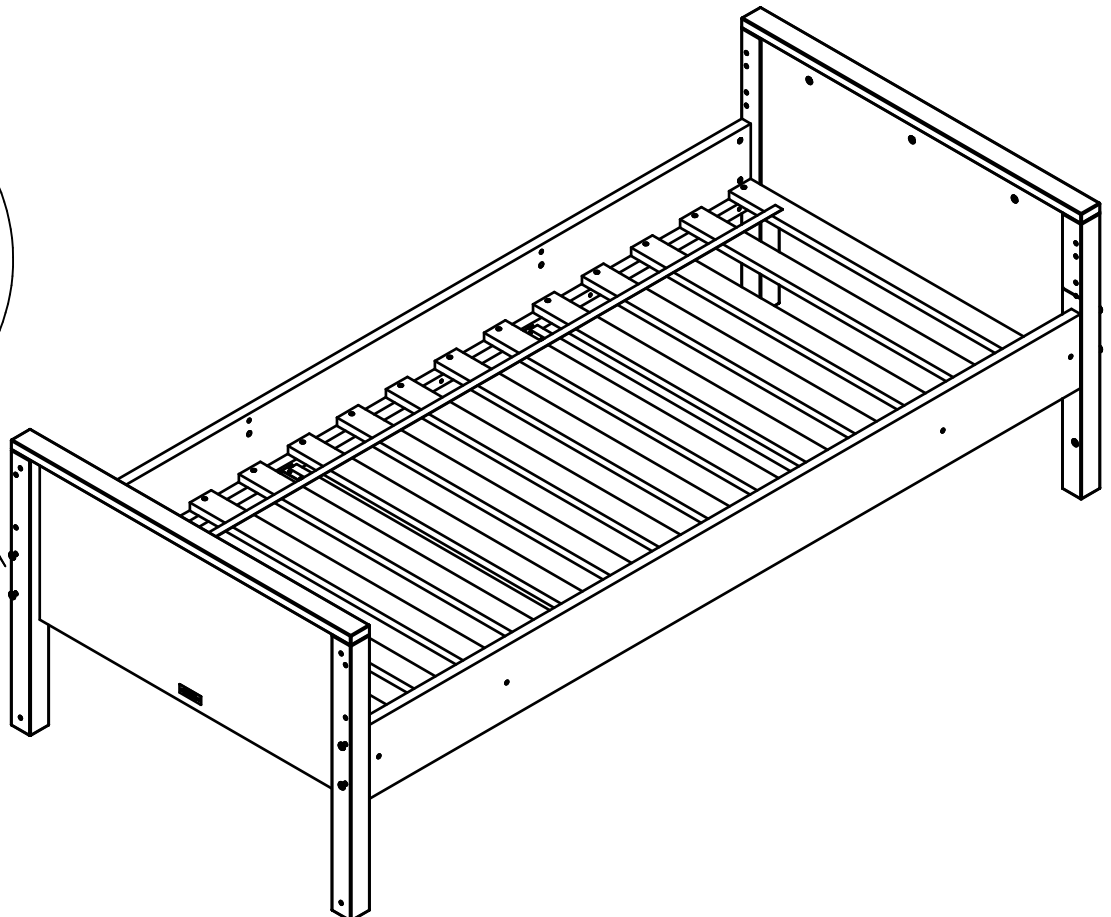

A 	B 	C 	D
M6X100 4X	M6 4X	Ø8X30 4X	1X
artcode: 441028	artcode: 442004	artcode:	artcode: 445001