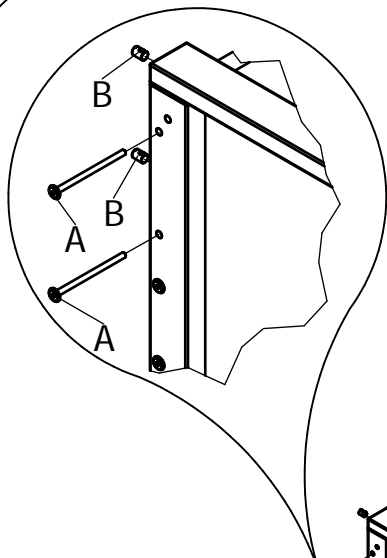

BOPITA
Edisonweg 3, 6662 NW Elst
The Netherlands

www.bopita.com

31.05.2016.

A 	B 	C 	D 
M6X100 4X	M6 4X	Ø8X30 4X	1X
artcode: 441028	artcode: 442004	artcode:	artcode: 445001

bopita[®]

ASSEMBLY INSTRUCTION
MONTAGE HANDLEIDING
MONTAGE ANLEITUNG
NOTICE DE MONTAGE
MANUAL DE MONTAJE

UK
NL
D
F
ESP

MODEL : COMBIFLEX
TYPE : PROTECTION SIDE
COLOUR : WHITE
ART.CODE : 412146.11.

Distributor:

BOPITA
Edisonweg 3, 6662 NW Elst
The Netherlands

www.bopita.com

31.05.2016.

A 	B 	C 	D 	E 	F 
M6X100 2X	M6 2X	M6X35 2X	Ø8X40 5X	1X	1X
artcode: 441028	artcode: 442004	artcode: 441013	artcode:	artcode:	artcode: 445001