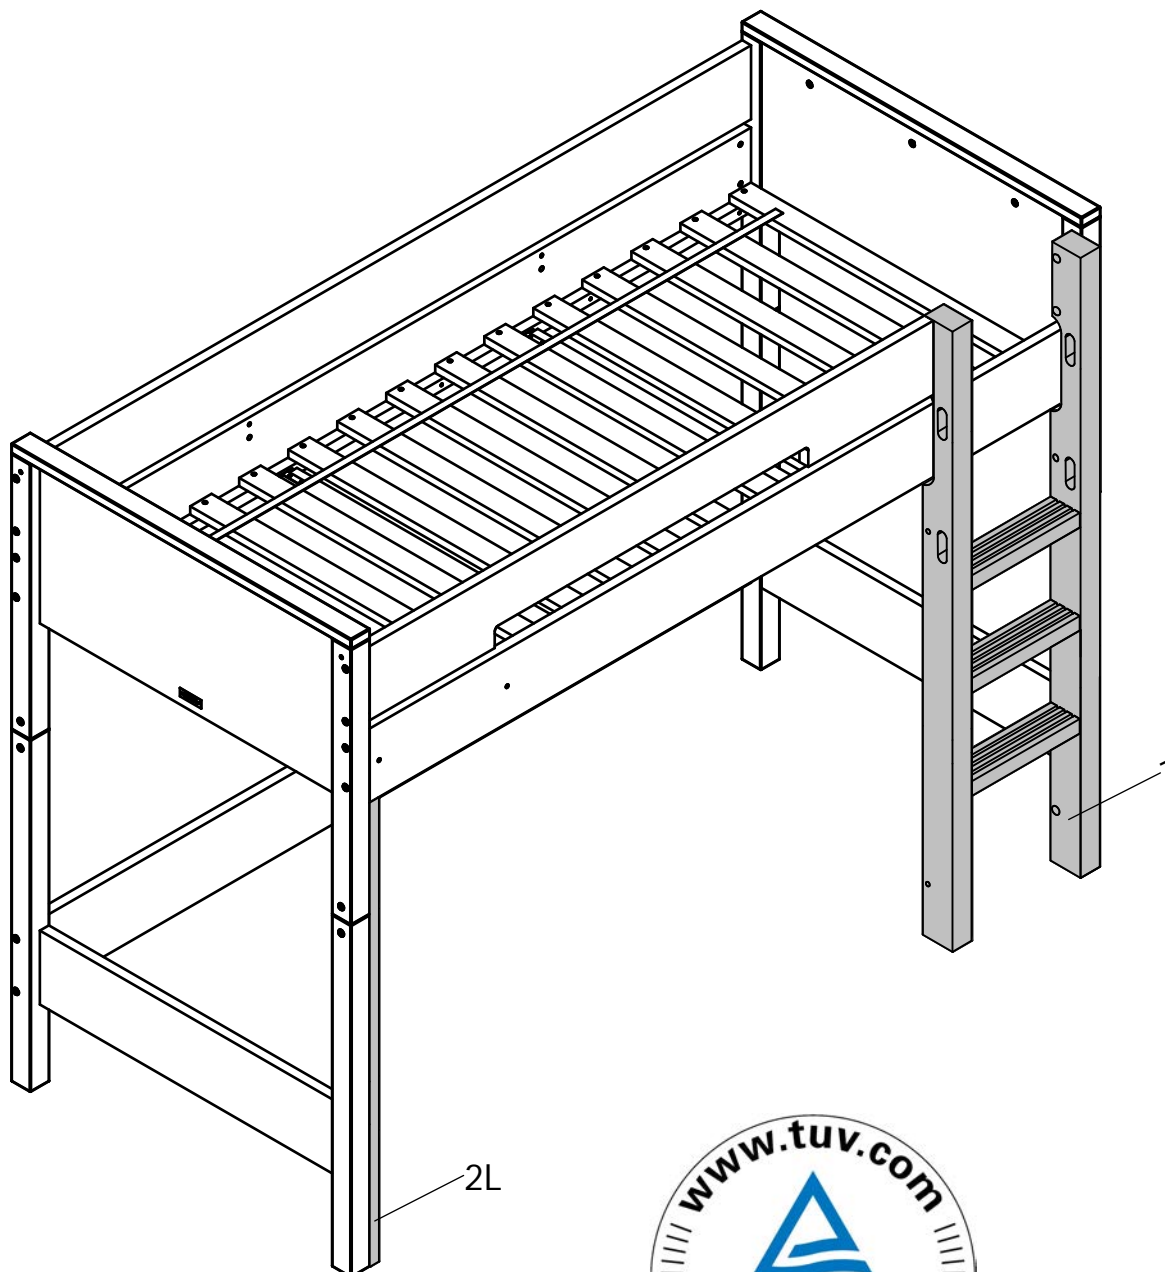

bopita®

ASSEMBLY INSTRUCTION
MONTAGE HANDLEIDING
MONTAGE ANLEITUNG
NOTICE DE MONTAGE
MANUAL DE MONTAJE

UK
NL
D
F
ESP

MODEL : COMBIFLEX
TYPE : STAIR STRAIGHT HS
COLOUR : WHITE
ART.CODE : 481146.11.

Distributor:

BOPITA
Edisonweg 3, 6662 NW Elst
The Netherlands

www.bopita.com