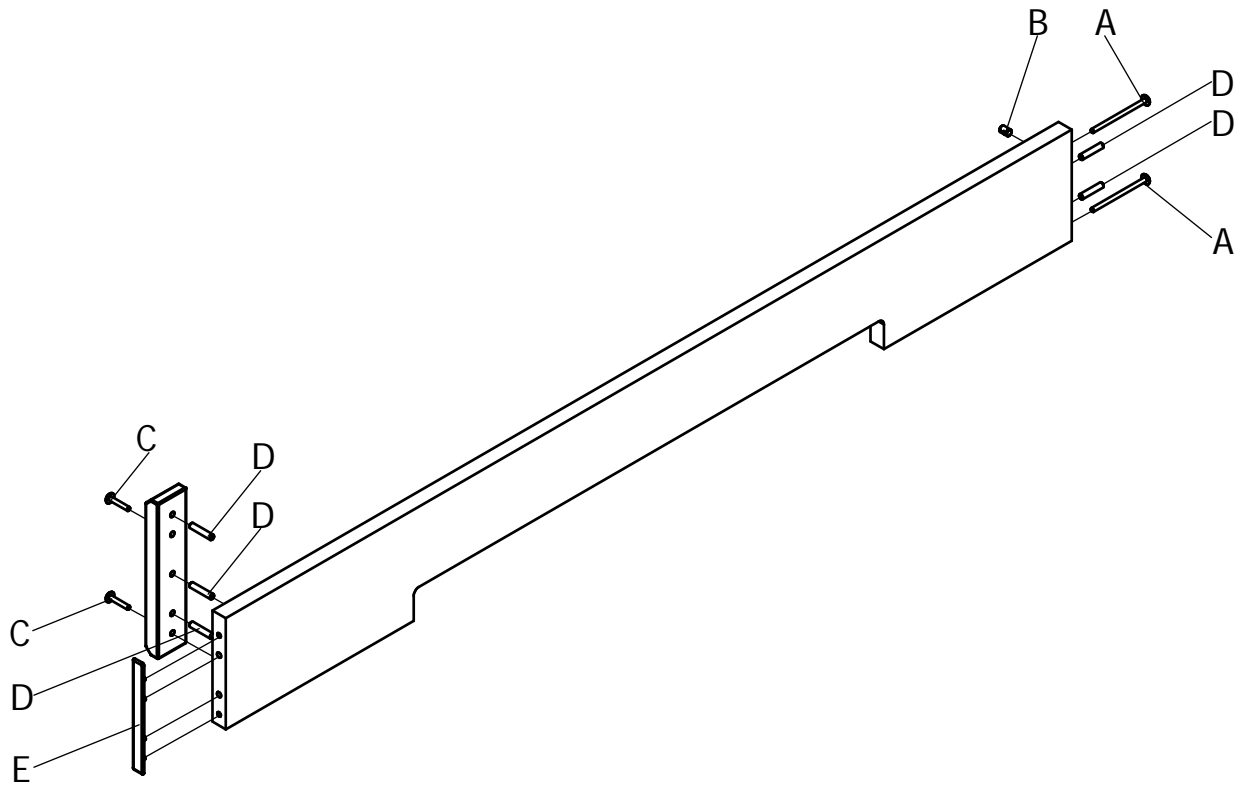

A	B	C	D	E	F
M6X100 2X	M6 2X	M6X35 2X	Ø8X40 5X	1X	1X
artcode: 441028	artcode: 442004	artcode: 441013	artcode:	artcode:	artcode: 445001