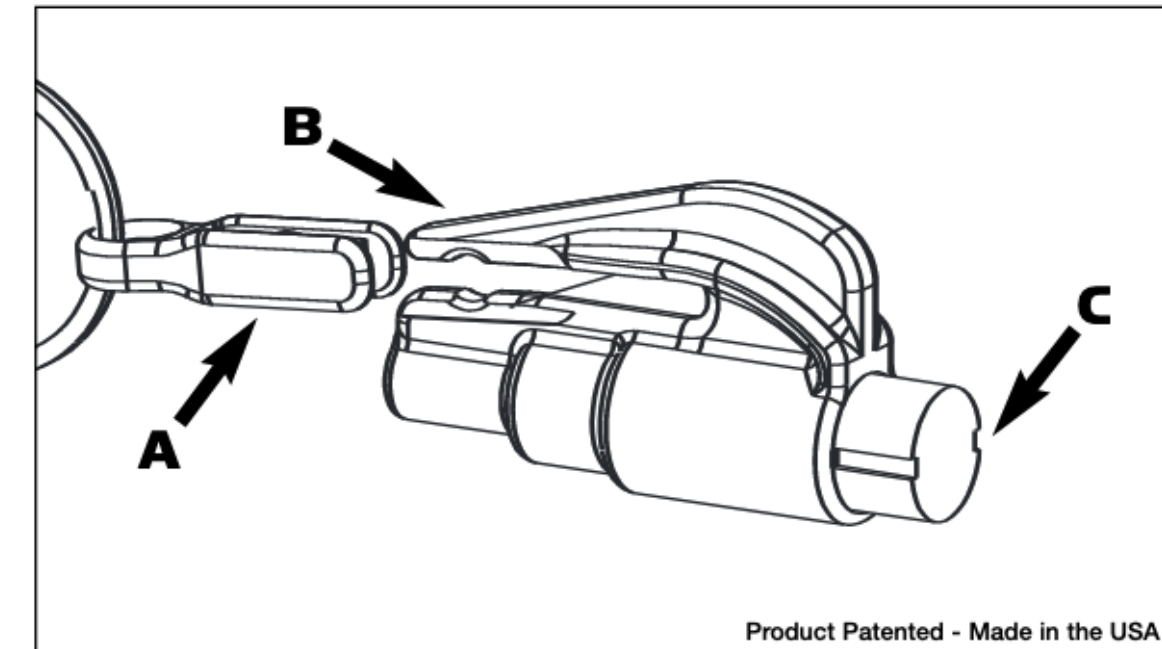

EN >>> INSTRUCTIONS

Personal rescue tool for automotive accidents/emergencies. Cuts seatbelts and breaks side and rear windows.

- A) Blade guard: remove to use.
- B) Seatbelt cutter: hook over seatbelt and pull.
- C) Window breaker: push this end of the tool against a side window until the concealed spring-loaded spike releases and shatters window. The spike is self-resetting and may be used many times. About 12lbs (5kg) of force needed.

This tool will not break windshields or laminated glass. Some automotive side windows are laminated.

WARNING

ResQMe is a rescue tool designed solely for use in vehicular emergency situations and must not be used for purposes other than rescue. May it be made clear to the consumer and/or possessor of our product(s) that under no circumstance will nov8[safety], its' employees, distributors, partners or associates be liable for any damages (indirect, direct, special, incidental or consequential) resulting from the use, misuse, or inability to use our products. To avoid injury, do not press head of ResQMe to any part of body. **KEEP OUT OF REACH OF CHILDREN.**

For more information 001-805-568-0227
1-866-4RESQME (473-7763) in US and Canada only
A Gift For Life! >>> resqme@nov8.com / www.resqme.com

Product Patented - Made in the USA

REGISTER AND WIN A PRIZE!

Register your purchase online today, be part of our drawings and win a prize.

A Gift For Life!

For more information, log on:

www.resqme.com

Activation Code: 04RQMNOV8