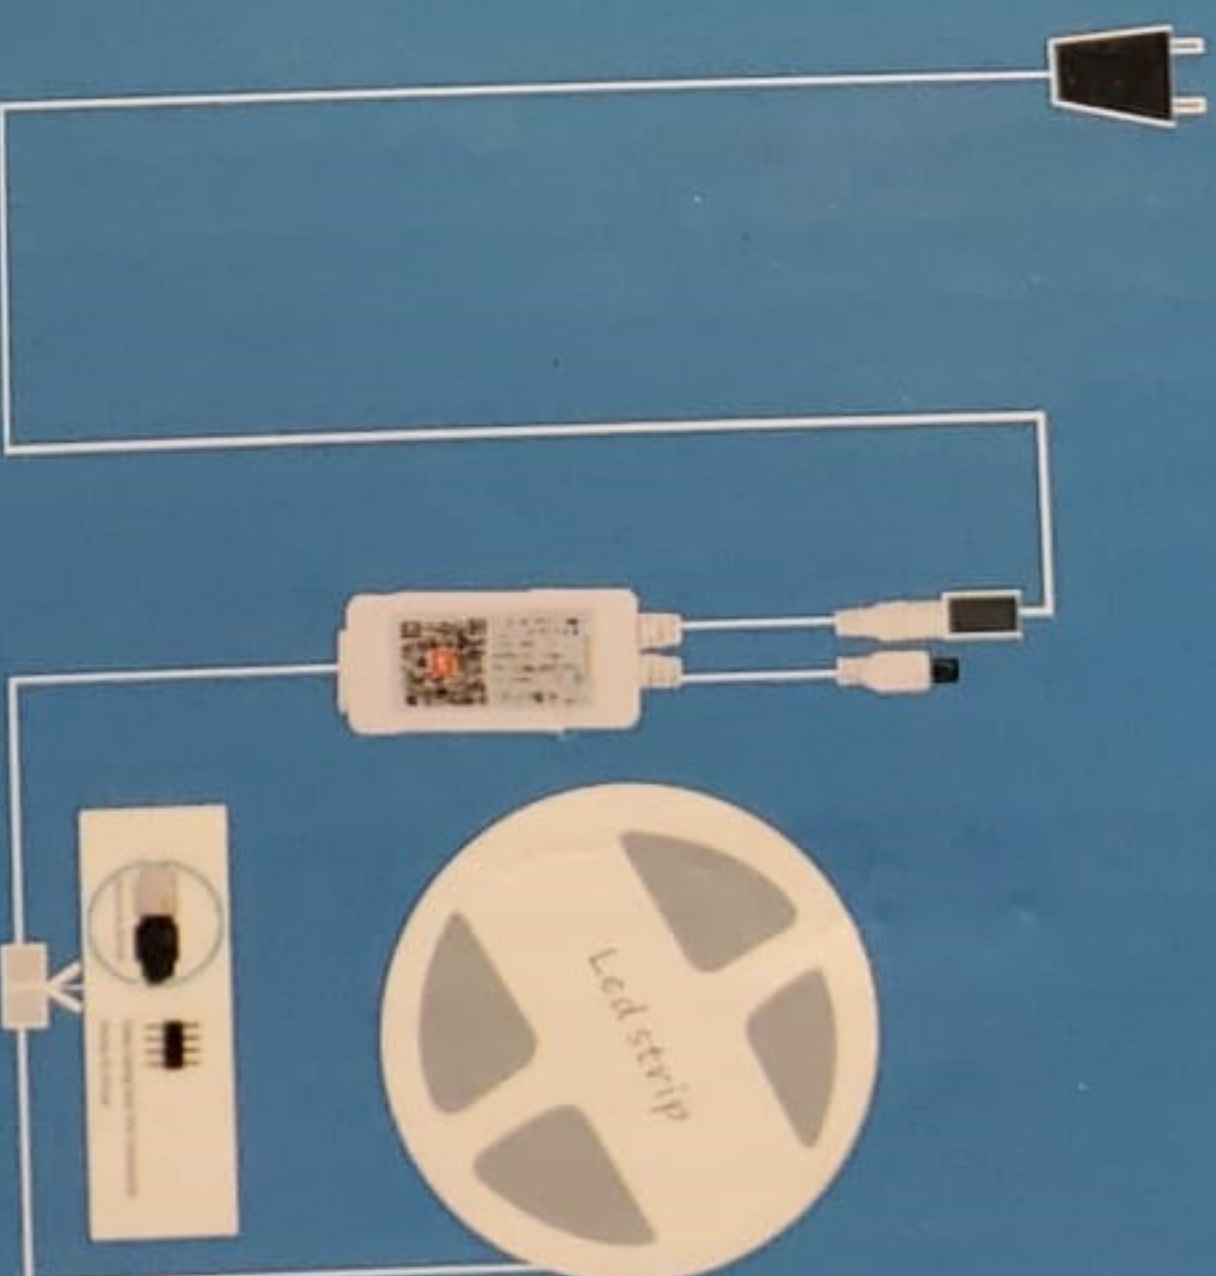

## WiFi Smart Strip Light (IP20)

1. Voice Control - Compatible with Alexa & Google Home.
2. Remote Control - Control the strip via smart phone or tablet with 2.4G network.
3. Panel Controller - Manual control the LED strip, no need to connect WIFI.
4. Music Mode - After selecting, the light strip will change with the music rhythm.
5. Timer - Can be set on Smart Life App.
6. Family Sharing - You can share the led strip with other members for common control.
7. Group Control - You can create a group for 2 or more led light strips.

### Setup Steps

1. Scan the QR code below with your smartphone or search "Smart Life" in the App Store to download and install the app.
2. Click "+" on the top right of the main page to go to the next page and then select "Lighting" and "Strip-Lights".
3. In EZ mode (Flash mode), make sure that the light of the device flashes quickly and then enter your 2.4G WIFI Password.
4. Wait for the connection to succeed and start using.

X0016GRZ7L

Maxcio Alexa Strip New -EU Version 5M  
New  
Made in china