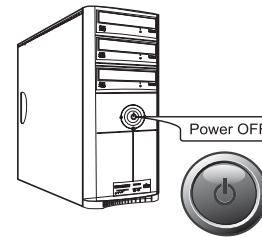

INSTALLATION

1. Make sure that your computer is turned OFF before installing this keyboard