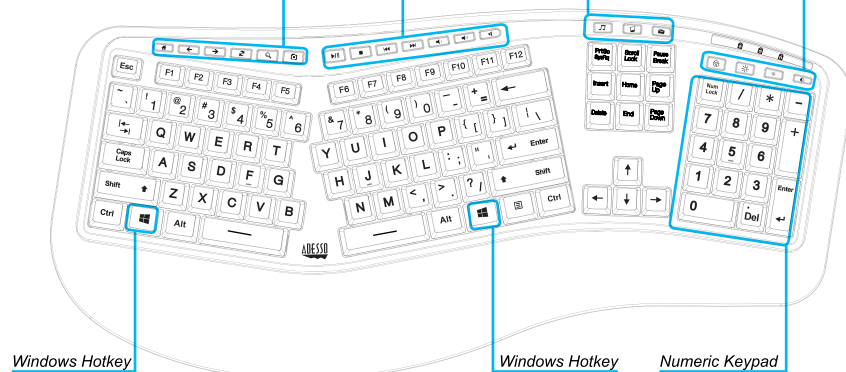

④

LIMITED WARRANTY

ADESSO provides one year limited warranty for the quality of all its products in materials and workmanship.

During this period, ADESSO will repair or replace all merchandise, which proved to be defective. However, ADESSO will not warranty any product which has been subjected to improper freight Handling, shipping abuse, neglect or unauthorized repair or installation. The warranty also will not cover products installed with Non-ADESSO components and product with broken sealed and assembly trace. After replacement of RMA, ADESSO reserves the right to request the total cost of the replacement products with broken seals or assembly trace.

If you discover a defect, Adesso will, at its option, repair or replace the product at no charge to you, provided you return it during the warranty period with transportation charges pre-paid to Adesso. You must contact Adesso at support@adesso.com for a Return Merchandise Authorization number (RMA) prior to returning any product. For each product returned for warranty service, please include your name, shipping address (no P.O. Box), telephone number, copy of the bill of sale as proof of purchase and have the package clearly marked with your RMA number.

SUPPORT

We have listed most of our FAQ's (Frequently Asked Questions) at: <http://www.adesso.com/faqs.asp>. Please visit our FAQ Service & Support pages before you contact our E-mail or Telephone Support.

Email Support: If our FAQ's do not help you resolve your issues, please email support@adesso.com

Telephone Support:
Toll Free: (800) 795-6788
9:00AM to 5:00PM PST Monday - Friday

②

INSTALLATION

1. Make sure that your computer is turned OFF before installing this keyboard

2. Plug in the USB cable to the USB port.

3. Turn On your computer; operating system will detect the device automatically all no driver required.

⑤

INTRODUCTION

The Adesso® AKB-150EB 3-Color Illuminated Ergonomic keyboard is the perfect keyboard for comfort and late night use. Designed for comfort, this keyboard features eye-soothing backlit keys in green, blue and red(3 colors) which can be switched easily with one touch of a key for increased productivity in dim or dark environments. The design of this keyboard, with split key zones and the gentle slopes, encourages the natural positioning of hands, wrists, and forearm for long, maximum comfort. Get quick access to your media player controls with its Multi-functional Hotkeys as well as Email, Internet browser and other common applications. The Adesso® AKB-150EB is designed with membrane key switches that provide a quieter, faster response and stand up to long-term usage and comfort.

FEATURES