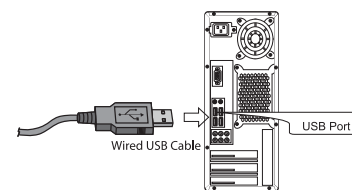

2. Plug in the USB cable to the USB port.

3. Turn On your computer; operating system will detect the device automatically all no driver required.