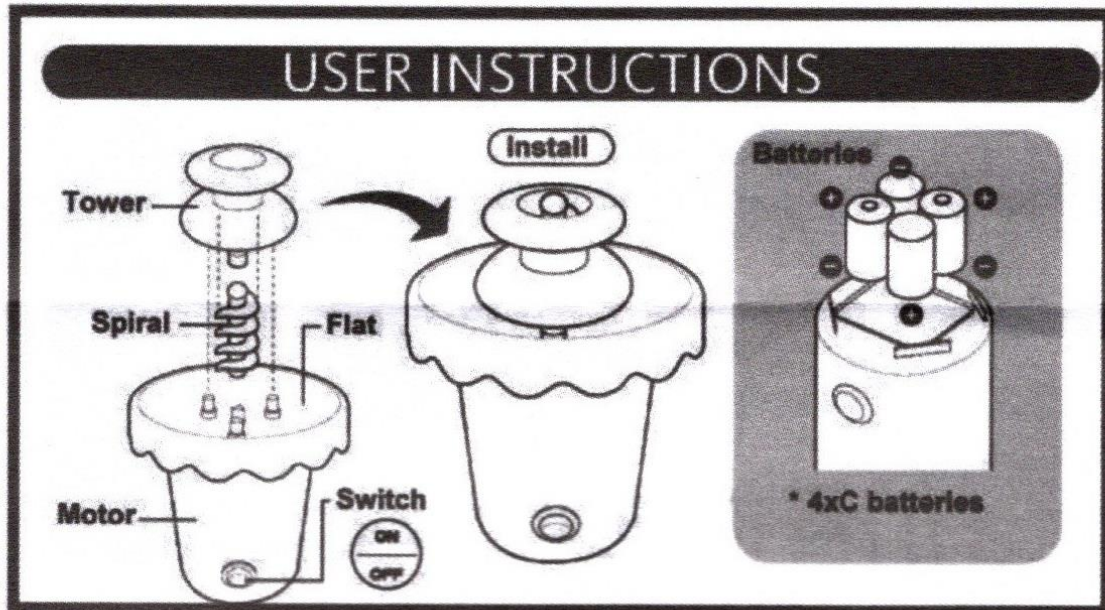

Chocolate fountain (battery powered)
Easy assembly
Powered by 4 x C batteries
(not included)

**Simply pour pre-melted
chocolate into the fountain
Enjoy your delightful melted
chocolate**