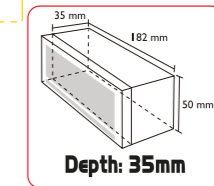

SPECIFICATIONS:

- NO CD-DECK
- Max power 4x 55 Watt
- Plays USB and micro SD (up to 32GB)
- MP3 playback
- Aux-in 3,5mm stereo jack
- Wireless Bluetooth® technology (handsfree calls, internal microphone)
- A2DP + AVRCP audio streaming
- DAB+/FM tuner (incl. active DAB+ screen mount antenna)
- 18DAB+/18FM presets
- RDS EON radio function
- RCA output
- Remote control
- Recessed built-in ISO connector
- Only 35mm mounting depth