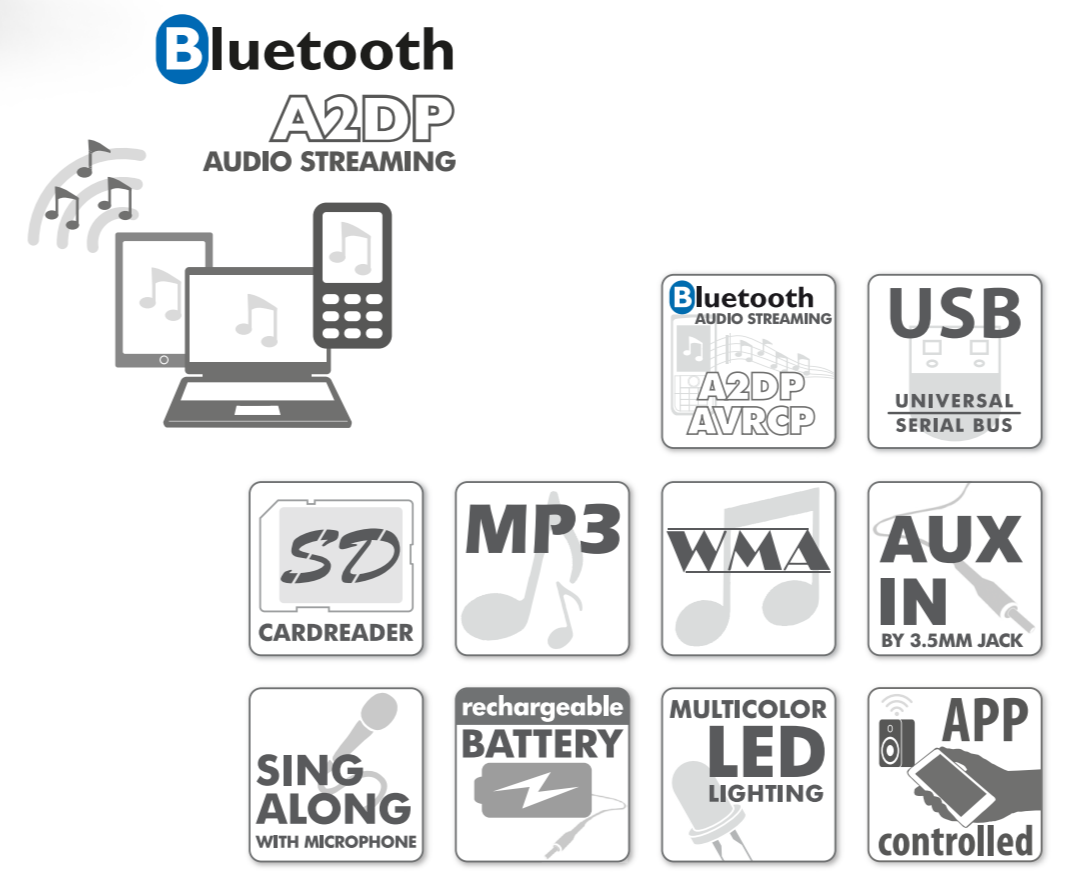

Bluetooth® technology (up to 10m range - Bluetooth v4.2)
Supports A2DP profile
Plays USB and micro SD card (up to 32GB)
Multi-color LED lights with various modes
LED screen and charge indicator
60W - 2.1 High power sound
(2x 37.5W speakers and 1x 87.30W subwoofer)
Built-in rechargeable battery (up to 6 hours)

Any color possible (RGB LED)
Changeable illumination!
12 preset profiles by app or remote

PORTABLE BLUETOOTH® 2.1 TUBE SPEAKER WITH MULTI-COLOR LED-LIGHTS, BUILT-IN BATTERY AND KARAOKE SING-ALONG OPTION

Any color possible (RGB LED)
Changeable illumination!
12 preset profiles by app or remote

with **Karaoke Sing-Along option**

HPG 619BTL

HPG 619BTL
Portable Bluetooth® 2.1 tube speaker with multi-color LED-lights, built-in battery and Karaoke Sing-Along option