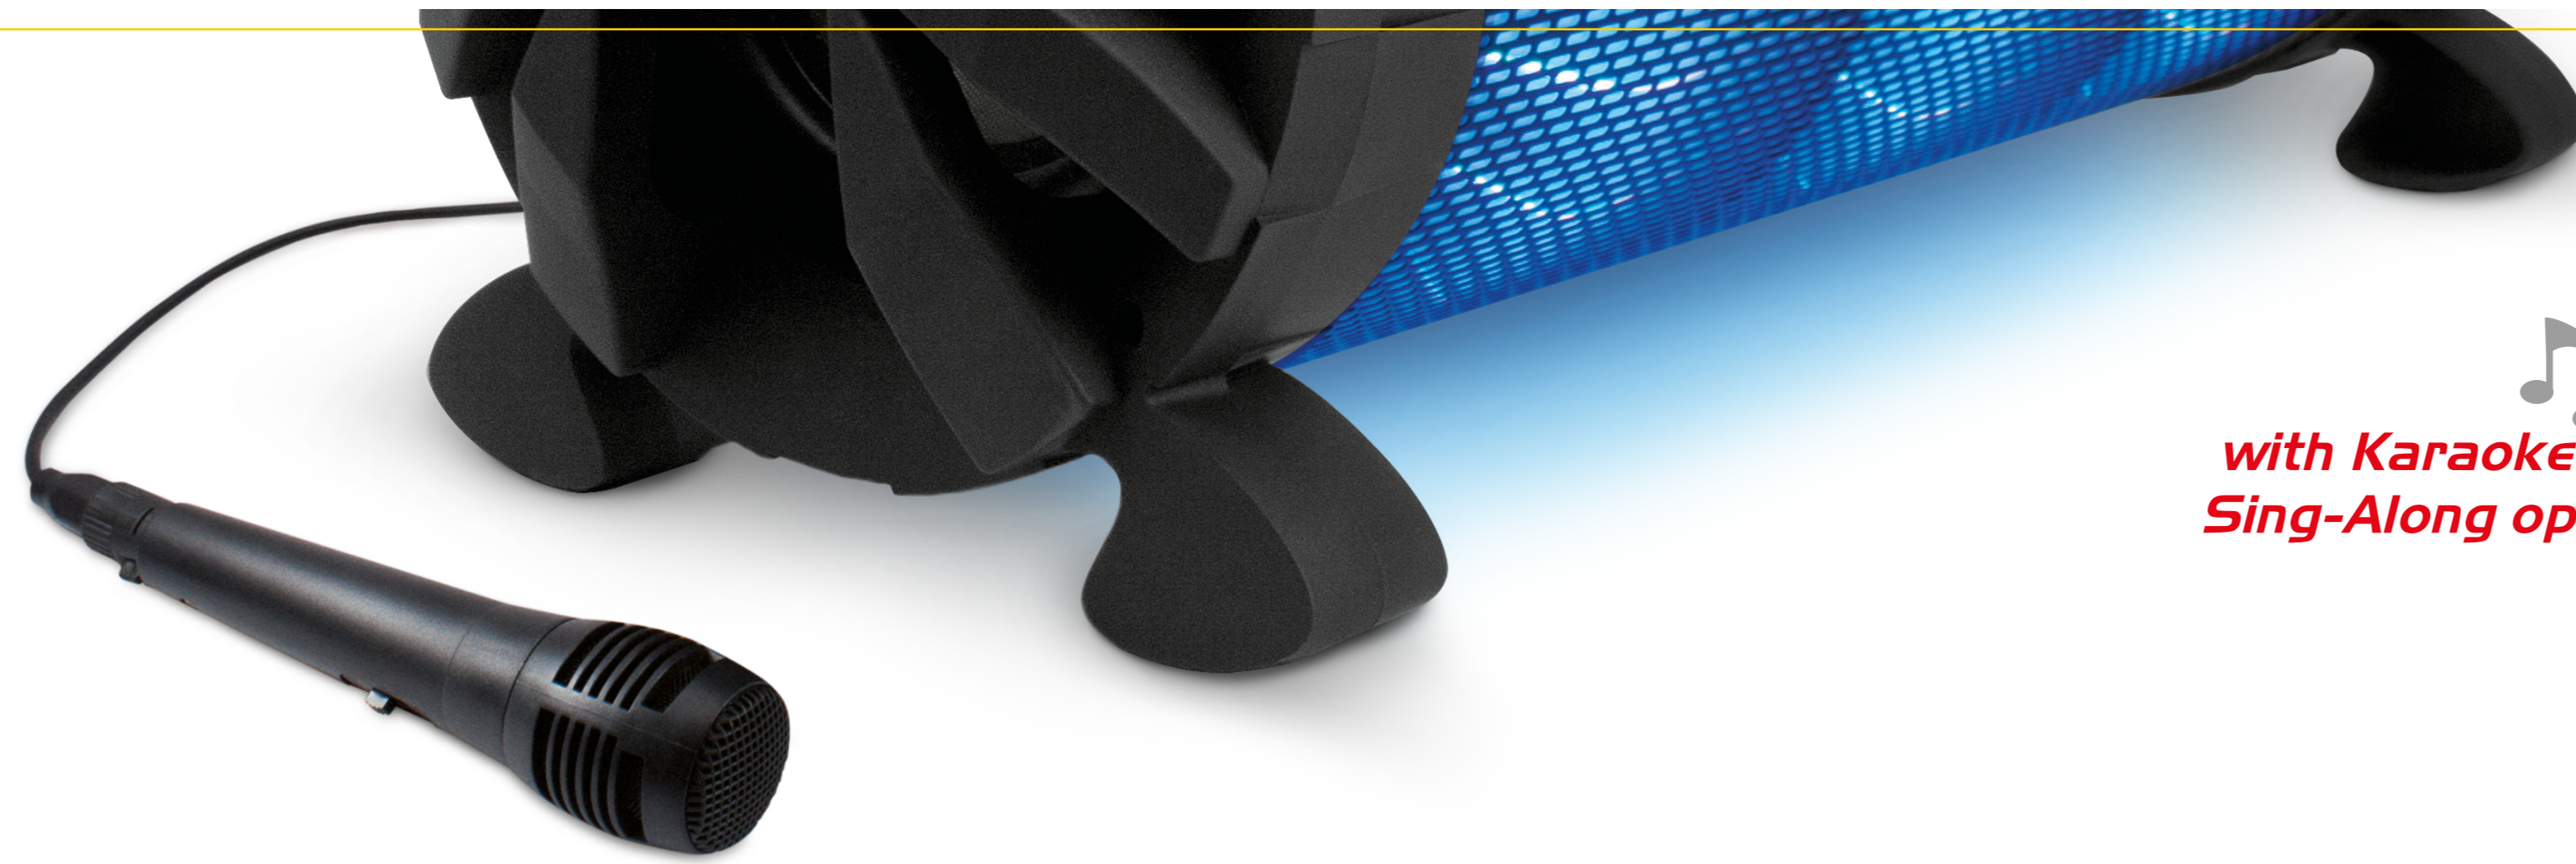

with **Karaoke Sing-Along** option

Built-in 3.5mm audio input jack (for optional wired connection, cable incl.)
Karaoke Sing-Along function with wired microphone (one microphone incl.)
Two built-in 6.3mm microphone input jacks

Compatible with *Bluetooth* smartphones, tablets, pc's and notebooks
USB charge connection (output: 5V/1A)
Charged by adapter (110-240V AC adapter incl.)
Size: 620(W) x 260(D) x 295(H) mm

Bluetooth

HPG 619BTL

Any color possible (RGB LED)
Changeable illumination
12 preset profiles by app or remote

with **Karaoke Sing-Along** option