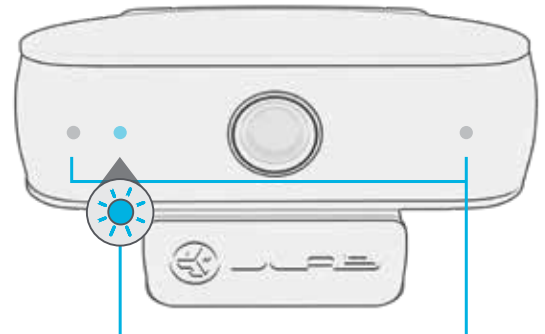

2 Unfold and place JBuds Cam on monitor

3 Configure as desired

Swappable face plates

Threaded attachment for tripod-type mounts

INTERFACE

LED Indicator Light
Webcam active only when light is on

Dual Microphones