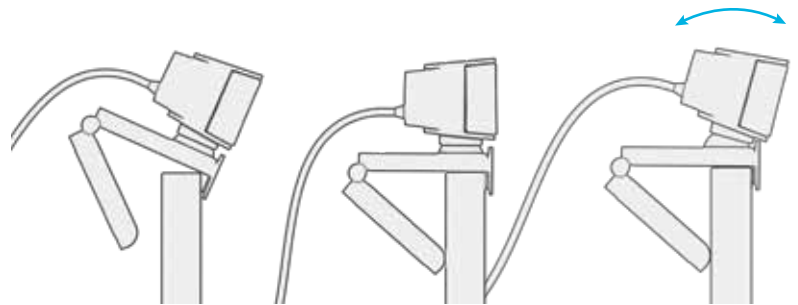

2 Unfold and place JBuds Cam on monitor

3 Configure as desired

Swappable face plates

Threaded attachment for tripod-type mounts

INTERFACE

LED Indicator Light
Webcam active only when light is on

Dual Microphones