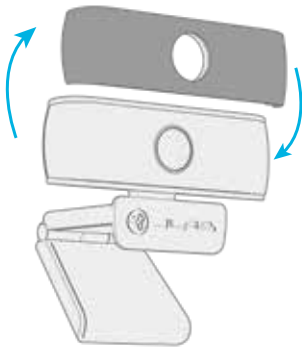

2 Unfold and place JBuds Cam on monitor

3 Configure as desired

Swappable face plates

Threaded attachment for tripod-type mounts

INTERFACE

LED Indicator Light
Webcam active only when light is on

Dual Microphones