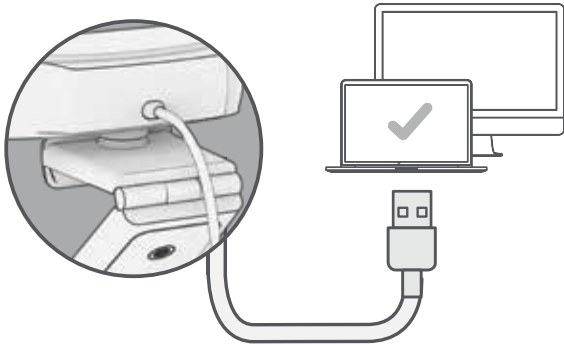

2 Unfold and place JBuds Cam on monitor

3 Configure as desired

Swappable face plates

Threaded attachment for tripod-type mounts

INTERFACE

LED Indicator Light
Webcam active only when light is on

Dual Microphones