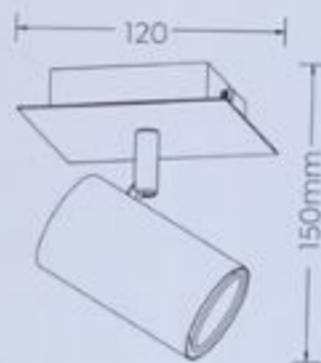

TRIO  
LIGHTING FOR YOU

4 017807 523898

**802400180**

**MARLEY**

230V~50Hz  
excl. 1x GU10 - max. 25W  
class I

trio-lighting.com/  
802400180

www.trio-lighting.com

CE