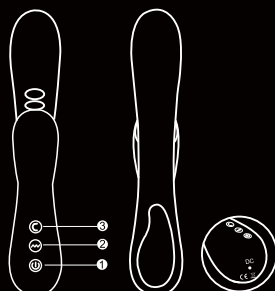

USER MANUAL

GEBRUIKSAANWIJZING:

1. Druk 2 seconde op ① tot de verlichting aan gaat, het staat dan in standby modus.
2. In standby modus, druk kort op "Ⓜ" ② om sucking functie aan te zetten. Korte druk op "Ⓜ" ② kan je veranderen van frequentie (10-modus frequenties totaal)
3. Druk 2 seconde op ① om uit te schakelen.
4. Witte licht knippert tijdens het opladen en blijft aan als het opladen is voltooid.

SPECIFICATIES

Materiaal:	Vloeijsiliconen
Maat:	222x93x40mm
Modus:	8 vibratie stande, 10 zuig standen
Oplaadtijd:	120 minuten
Gebruikstijd:	60 minuten
Waterdichtheid:	IPX5

NL

PRODUCTOMSCHRIJVING

1. Clitorisstimulator met lichte zuigkracht en vibratie om al die gevoelige zenuwuiteinden te stimuleren
2. Deze clitorisvibe combineert tedere zuigkracht met pulserende vibraties en luidt een nieuw tijdperk van vrouwelijke orgasmes in.

VEILIGHEID

1. Deel het niet met anderen voor uw gezondheid.
2. Stop met het gebruik ervan als u zich ongemakkelijk voelt.
3. Stop met het gebruik als u vindt dat de kop van het product niet glad genoeg of gebroken is.
4. Houd het buiten het bereik van kinderen.

REINIGING EN OPSLAG

1. Reinig het grondig voor en na gebruik.
2. Warm water en medicinale alcohol kunnen worden gebruikt om dit product te reinigen, maar warm water wordt ten zeerste aanbevolen.
3. Gelieve natuurlijk aan de lucht te drogen en direct zonlicht te vermijden.
4. Bewaar het op een stofvrije plaats.

AANDACHT

1. Laadt het op voordat u het gebruikt!
2. Gebruik persoonlijk glijmiddel van goede kwaliteit. Iets (massageolie, handcreme of reinigingsoplossing etc.) dat gevaarlijke stoffen bevat, kan niet als smeermiddel worden gebruikt.
3. Zodra de batterij volledig is opgeladen, koppelt u de stroomstekker van de Toy los.