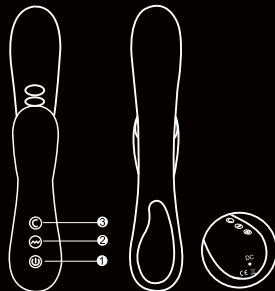

### USER MANUAL

1. Long press "Ⓚ" ① for 1.5 seconds with light on and it will be in standby mode.
2. In standby mode, short press "Ⓜ" ② to activate vibration function; short press "Ⓜ" ② can change among 8 modes, long press "Ⓜ" ② for 1.5 seconds to switch off the vibration mode.
3. Short press "Ⓢ" ③ to activate suction mode; short press "Ⓢ" ③ can change among 10 modes, long press "Ⓢ" ③ for 1.5 seconds to switch off the suction mode.
4. Long press "Ⓚ" ① for 1.5 seconds to switch off the motor and light.
5. The light flashes while charging and will be on when the charging is completed.

### SPECIFICATION

Material:	Silicone+ABS
Size:	222x93x40mm
Mode:	8 mode vibration, 10 mode suction
Charging time:	120mins
Using time:	60mins
Waterproof:	IPX5

EN