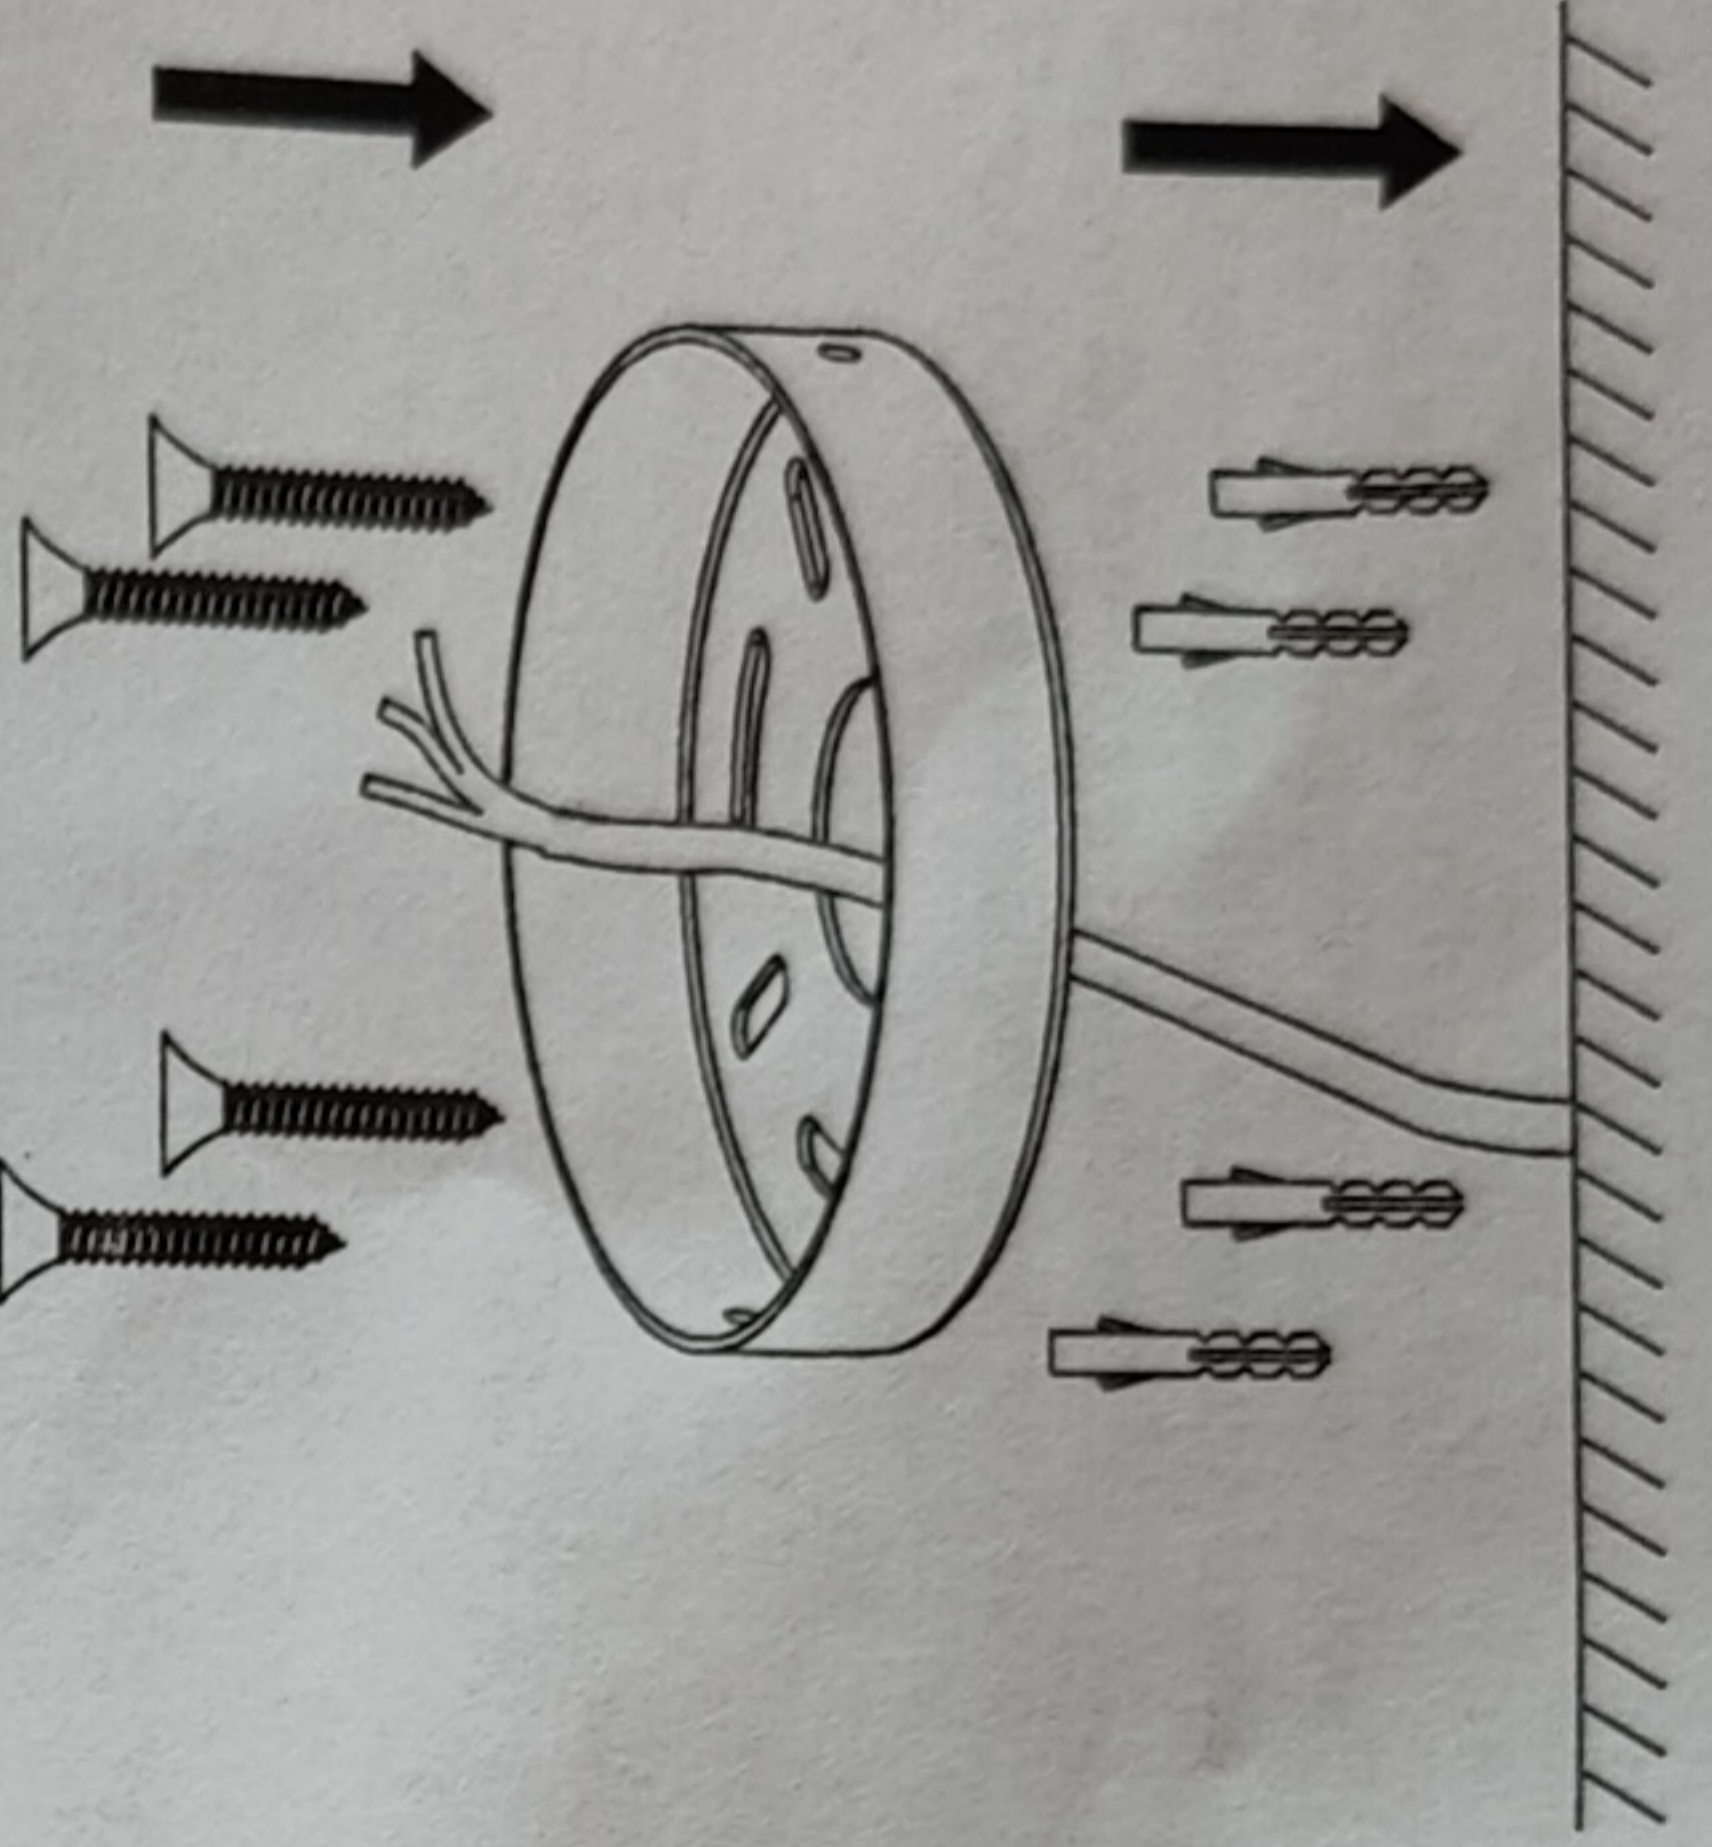

Installation

- Please read through these instructions carefully before installation
- This light fitting is suitable for indoor use only
- Not to be installed on ceilings with radiant heating panels

1.

2.

3. Adjust the length of the cable

4.

5.

7.

6.

8.

IIBLOOMSBURYPENDANT/01