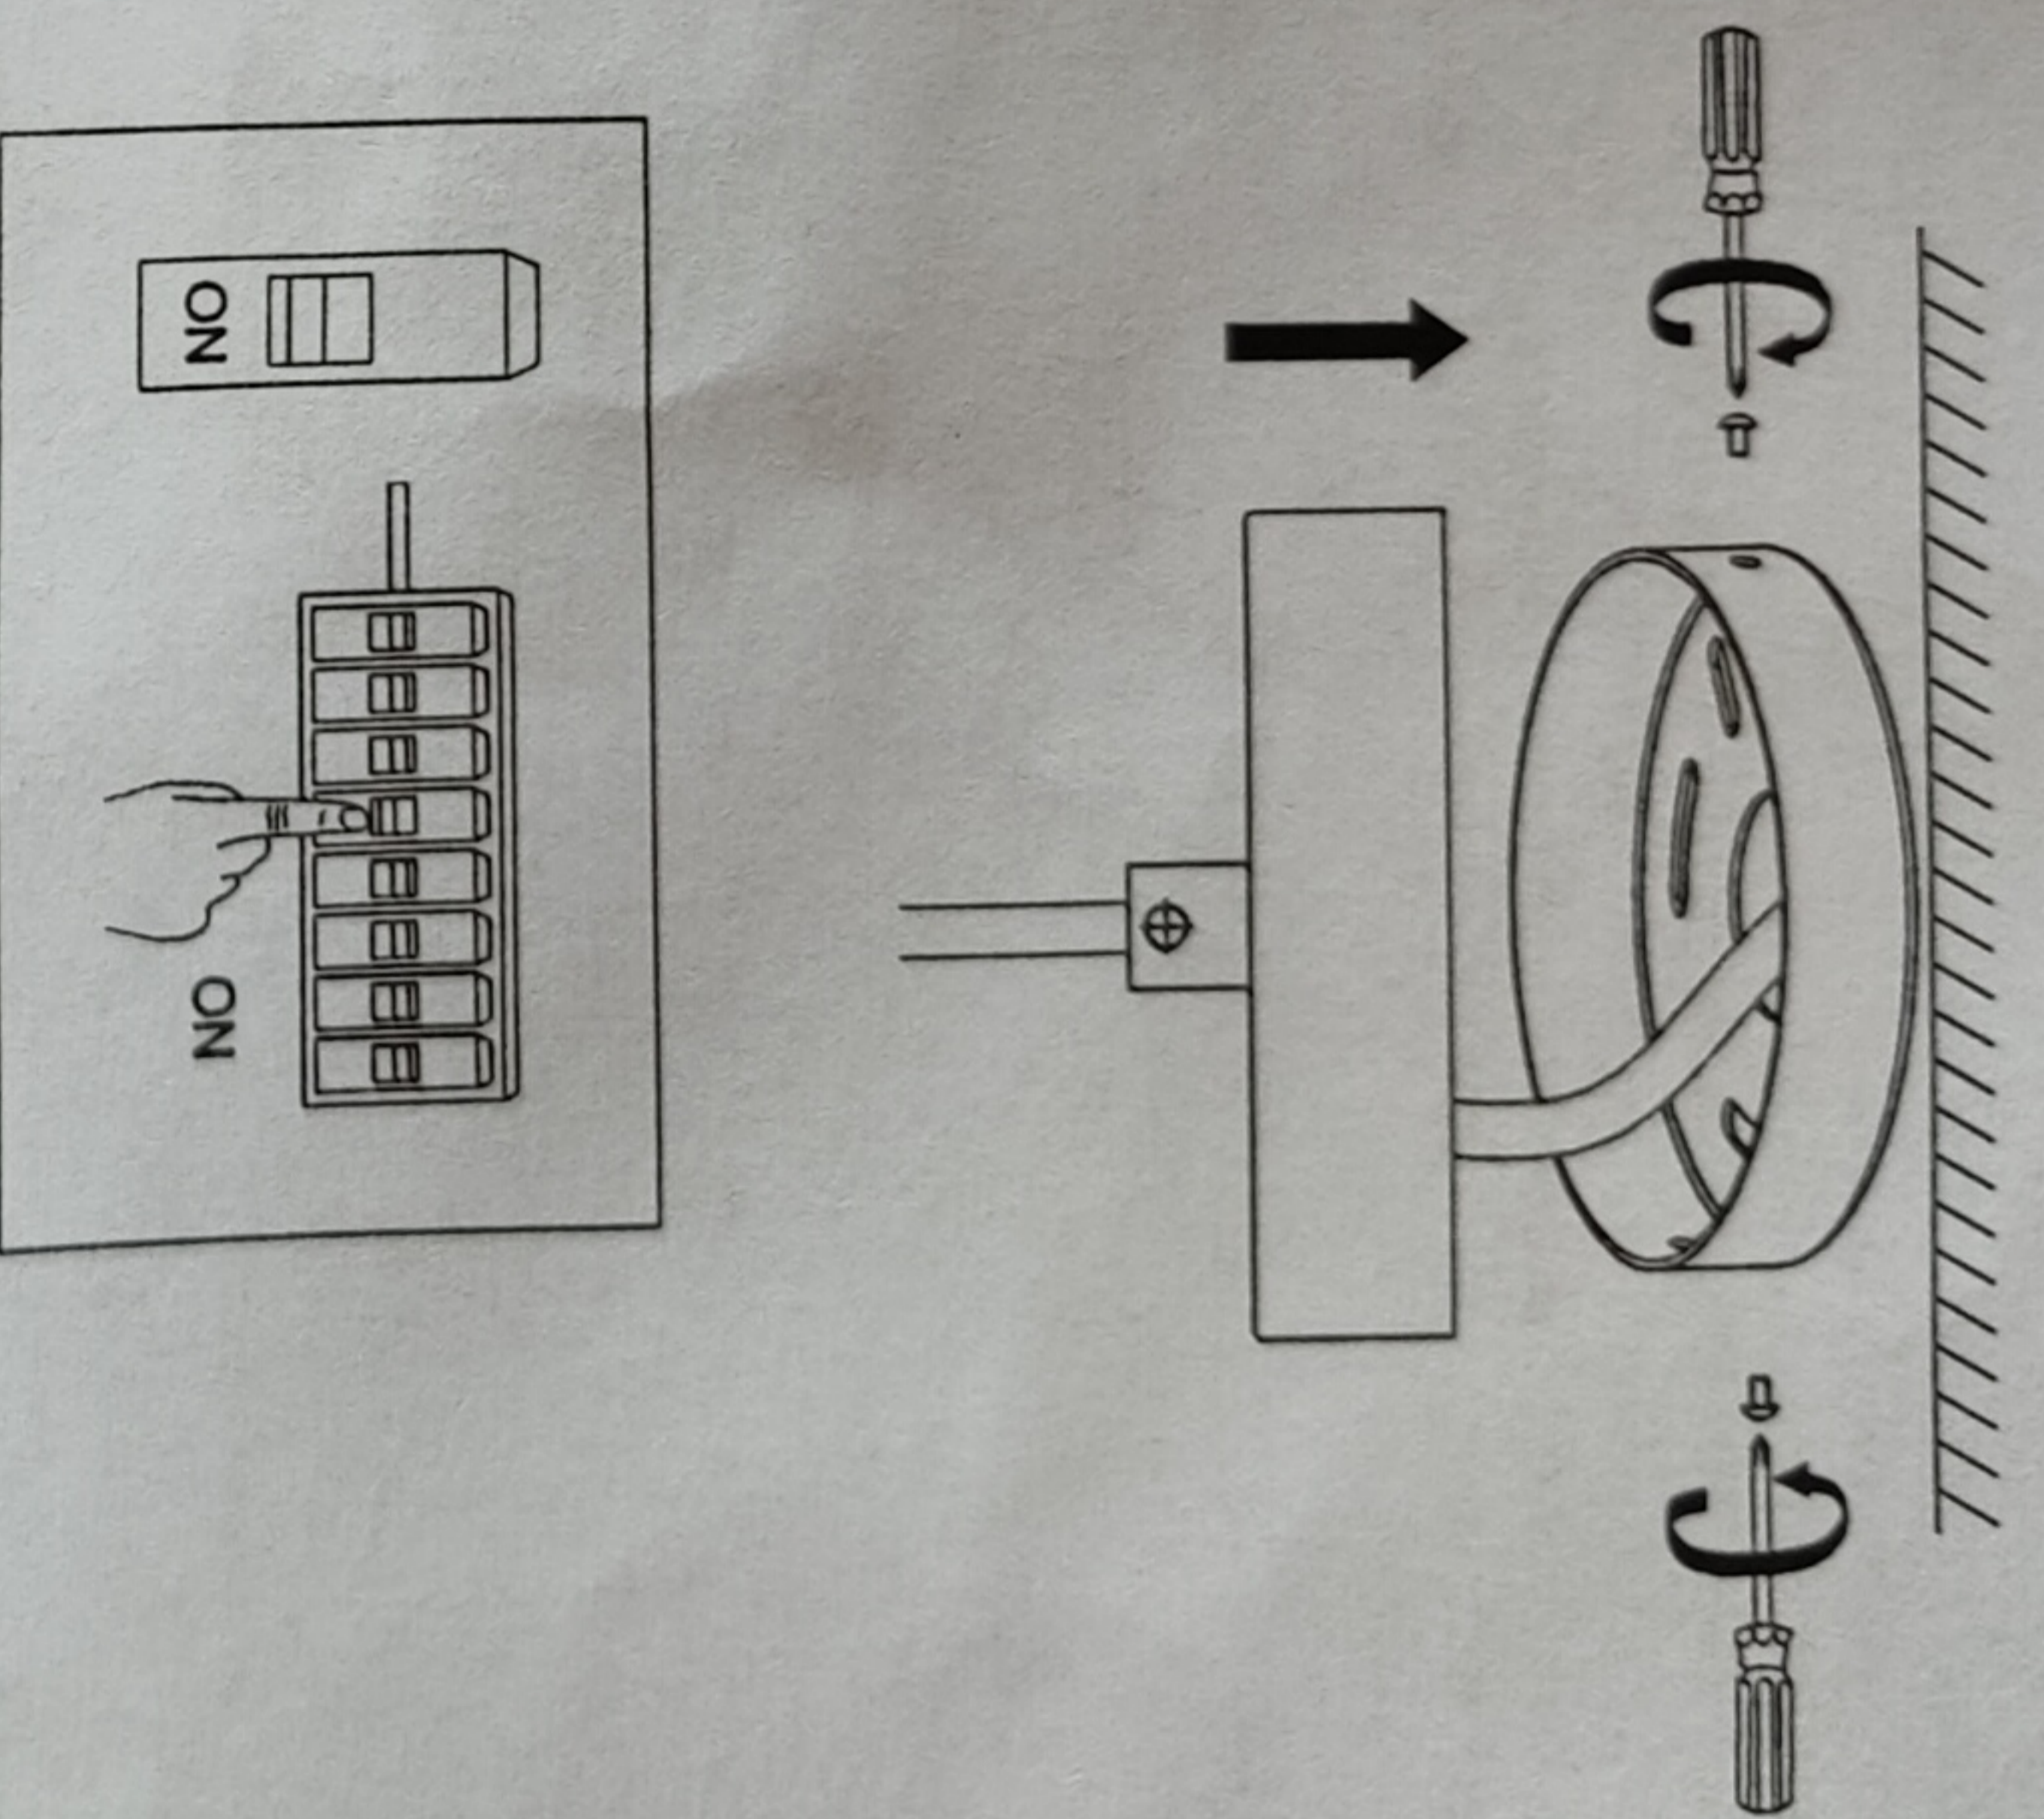

Installation

- Please read through these instructions carefully before installation
- This light fitting is suitable for indoor use only
- Not to be installed on ceilings with radiant heating panels

1.

2.

3. Adjust the length of the cable

4.

5.

7.

6.

8.

IIBLOOMSBURYPENDANT/01