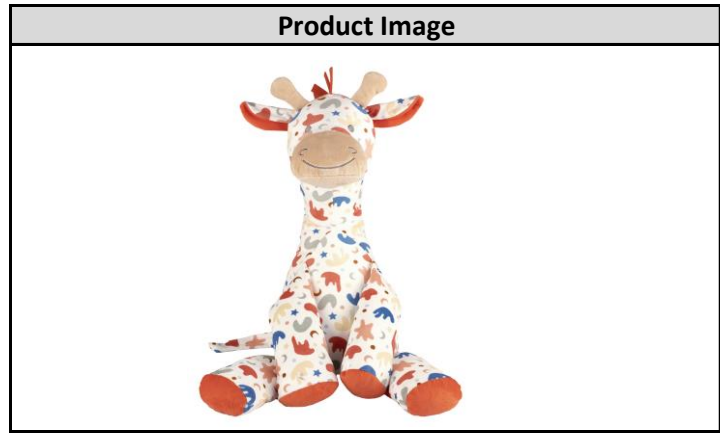

Happy Horse B.V.
Stationsweg 27
2312 AT Leiden
The Netherlands
Tel. +31 (0)71 5144942

CE - Detailed pictures of item:

Product Identification		
Article Number	Product Name	PO Number
133764	Big Giraffe Gilles	PO5135