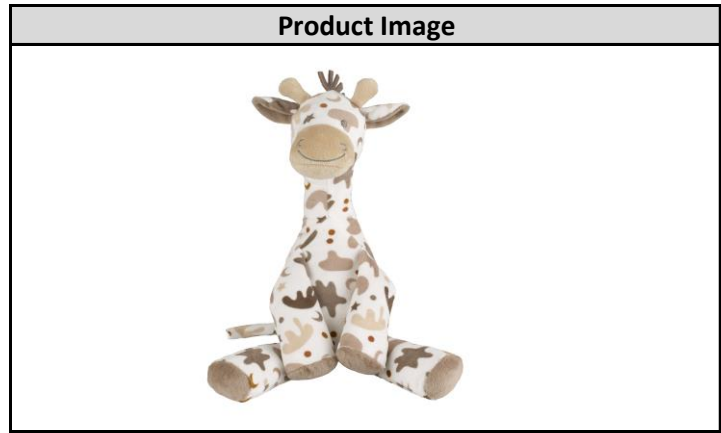

Happy Horse B.V.
Stationsweg 27
2312 AT Leiden
The Netherlands
Tel. +31 (0)71 5144942

CE - Detailed pictures of item:

Product Identification		
Article Number	Product Name	PO Number
133771	Giraffe Gino no. 2	PO5135