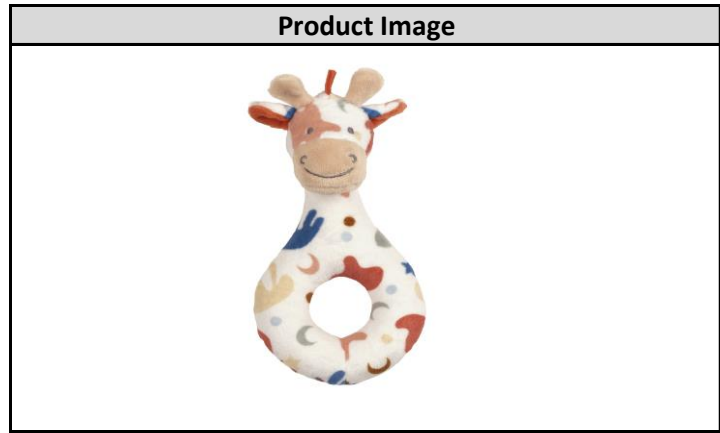

Happy Horse B.V.
Stationsweg 27
2312 AT Leiden
The Netherlands
Tel. +31 (0)71 5144942

CE - Detailed pictures of item:

Product Identification		
Article Number	Product Name	PO Number
133763	Giraffe Gilles Rattle	PO5135