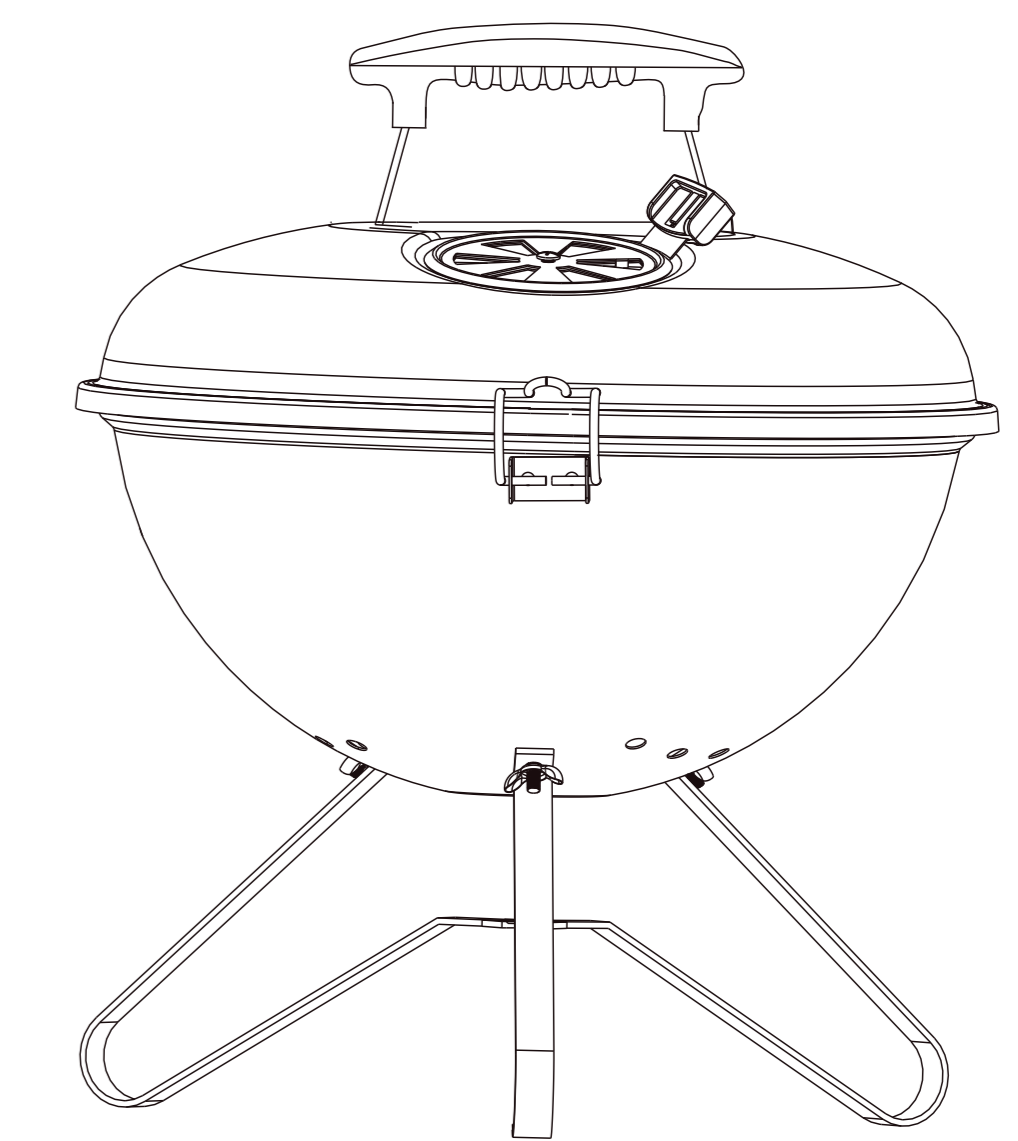

CHARCOAL GRILLS
AG MINI HOUTSKOOLBARBECUE

MADE IN CHINA

© AG STORE

Bovendijk 203
3045PD Rotterdam
The Netherlands
www.agstore.nl

Designed in the Netherlands

MADE IN CHINA