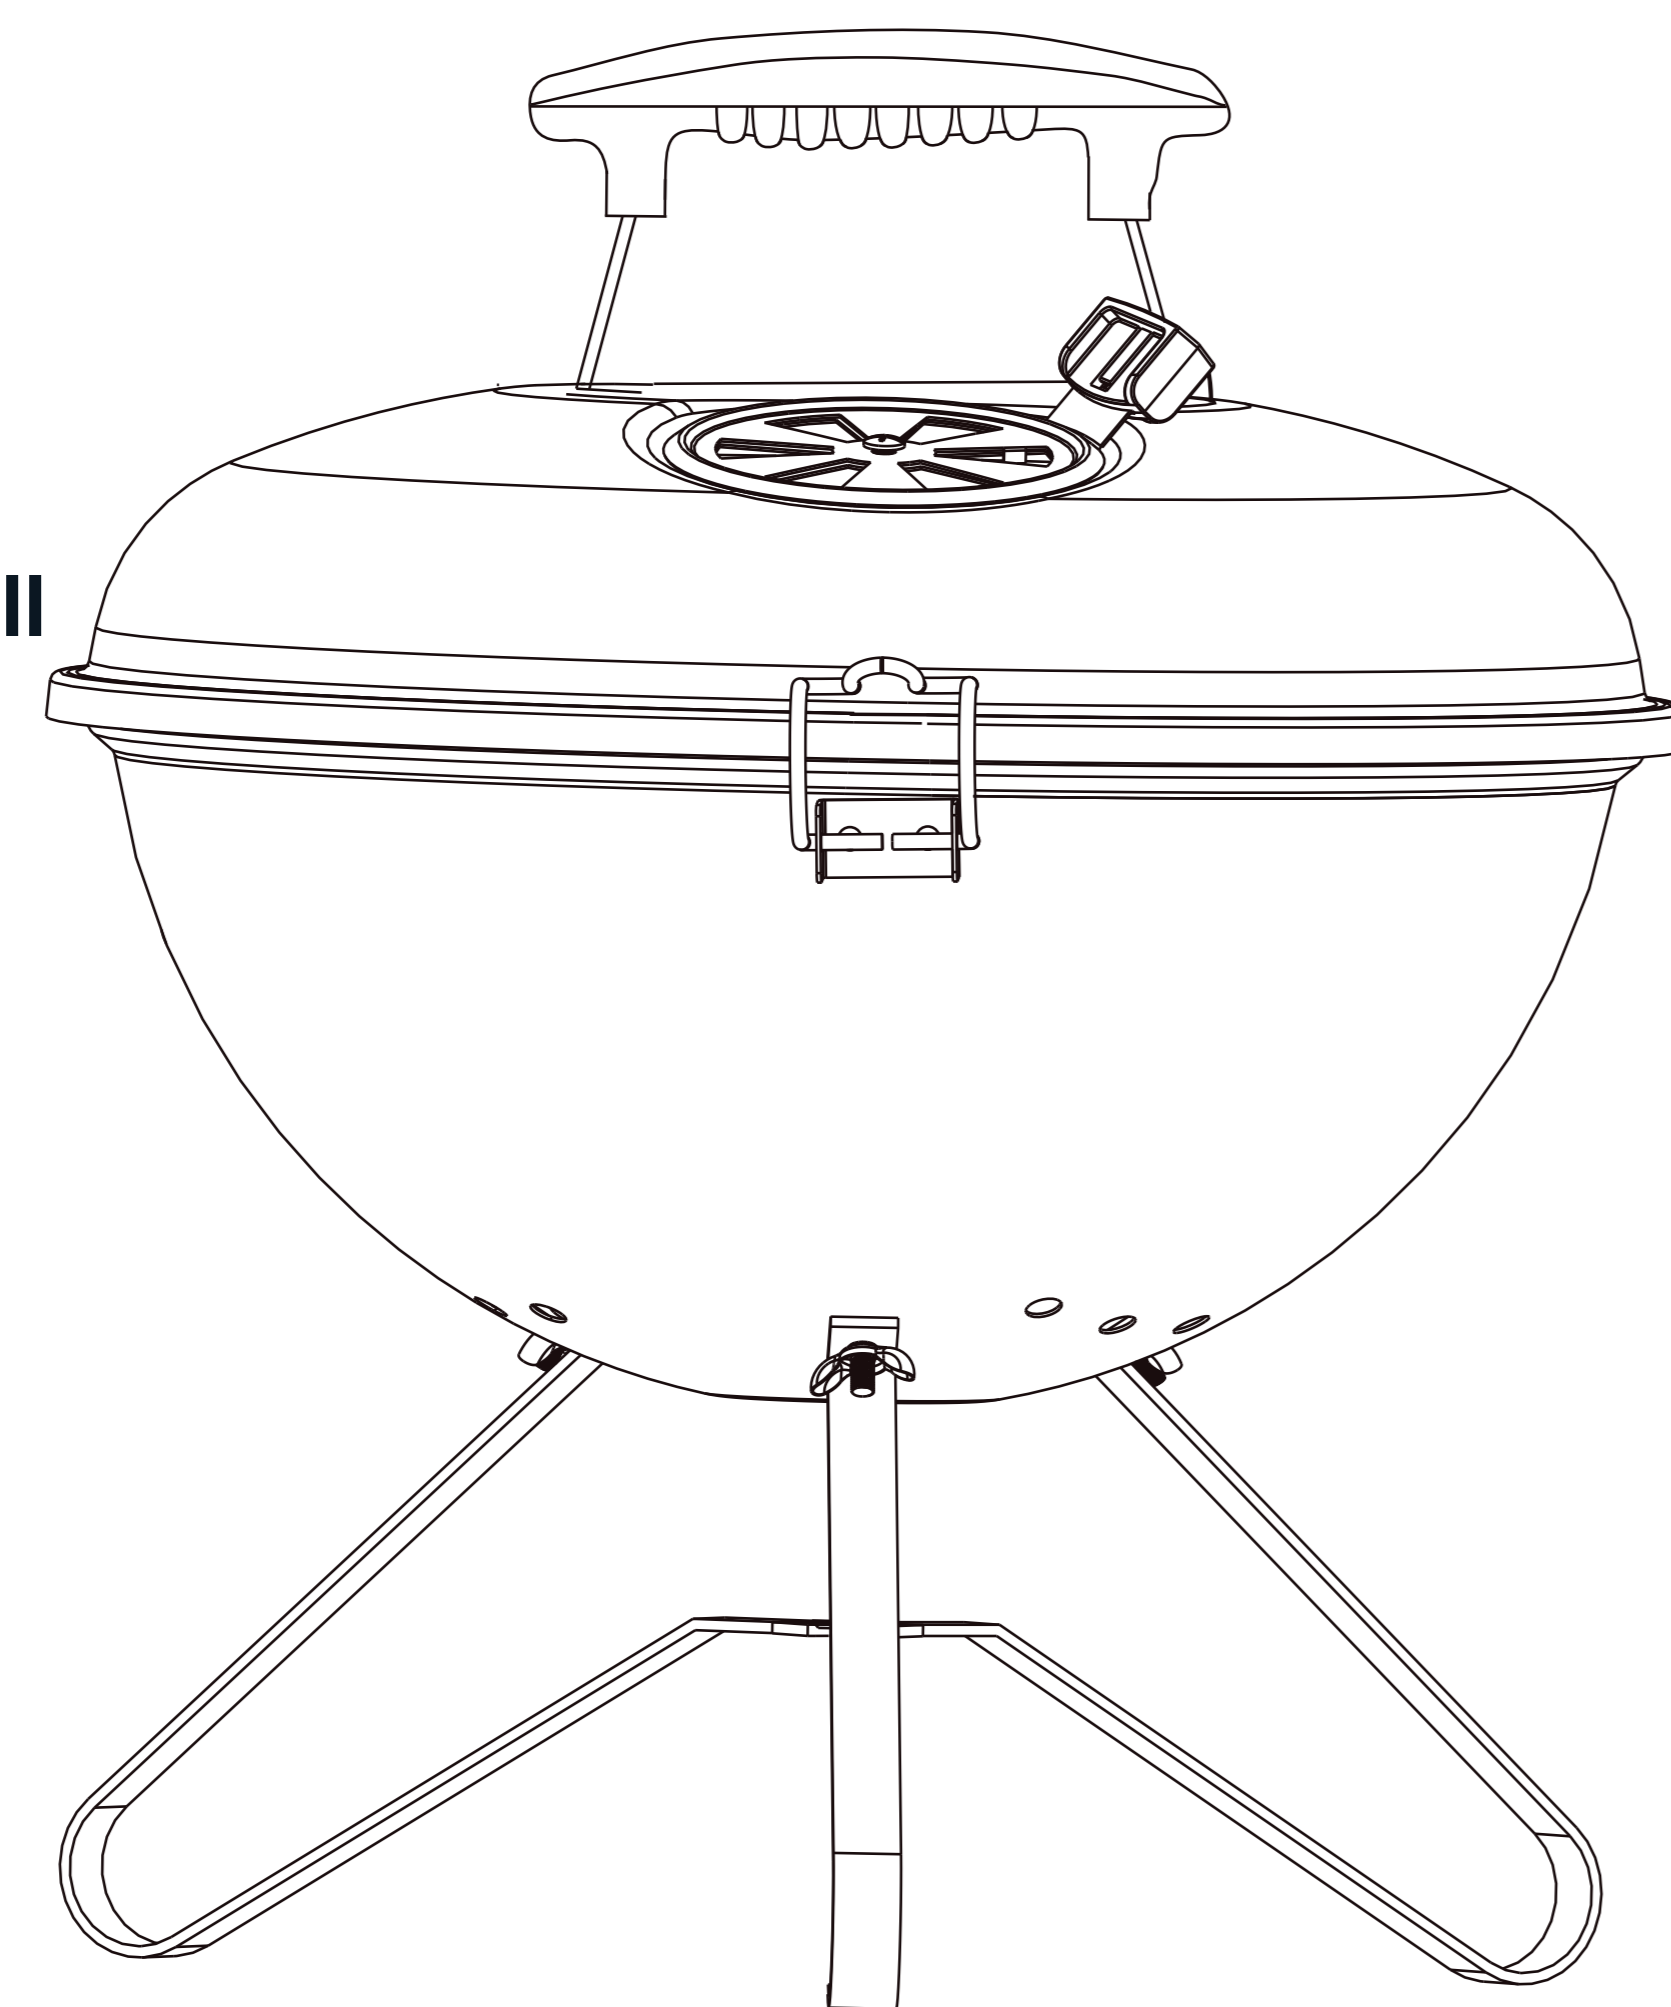

40.5x19.5x40.5mm

405.00 mm

195.00 mm

97.50 mm

405.00 mm

AG MINI HOUTSKOOLBARBECUE

- Barbacoa a carbón
- Barbecue a charbon
- Holzkohlegrills Trakulsg grill
- Brikettigeillille
- Kulegrill
- Kolgrill
- Houtskoolgril
- Barbecue a carbone
- Grelhador a carvão

Ø35cm

SPECIFICATIONS

1. Measurements: Height **44cm**
2. Cooking grid: **approx. Ø35cm**
3. Finish lid and bowl with **porcelain enameled**
4. Include 1 bakelite handles like the picture
5. Ash catcher such as the picture

CHARCOAL GRILLS

Easy To Clean

The One-Touch cleaning system provides hassle free cleanup of charcoal ash and debris by swiping it into a high-capacity, removable ash catcher.

Convenient Lid Placement

Conveniently slide the lid over to the side of the grill, and tuck it away, to avoid placing it on the ground while grilling.