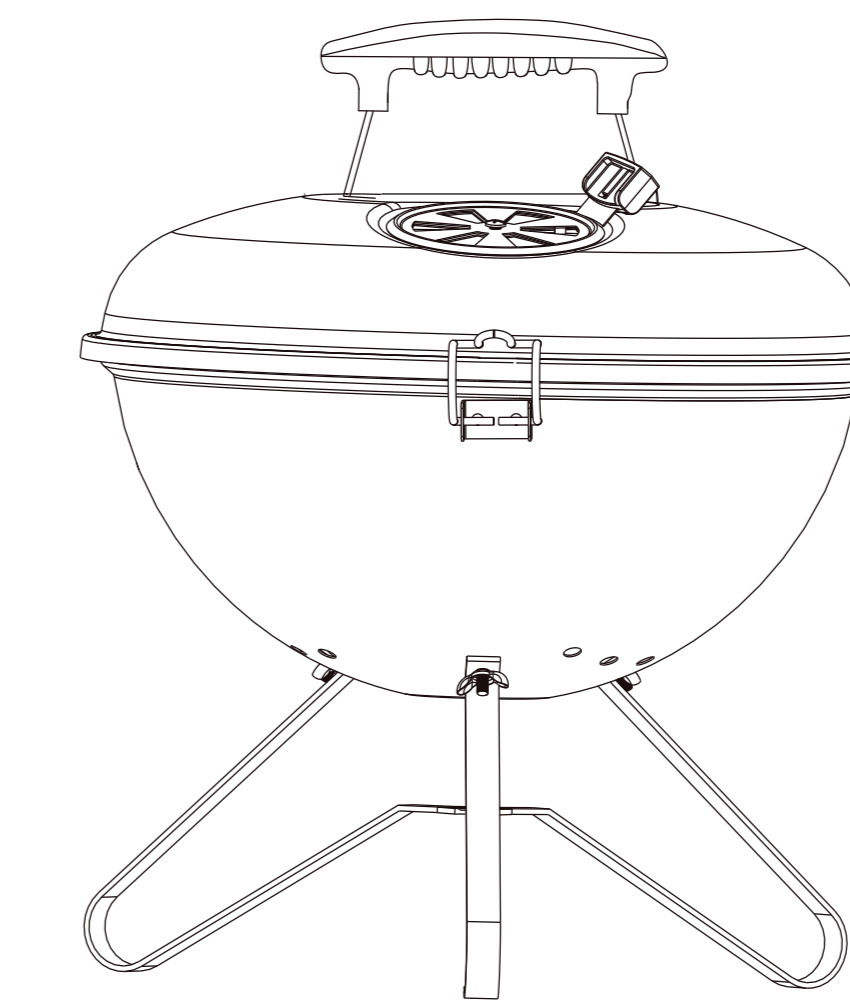

Manage Heat and Durability of the Heat

The top vent allows you to manage the heat and the durability of the heat.

CHARCOAL GRILLS
AG MINI HOUTSKOOLBARBECUE