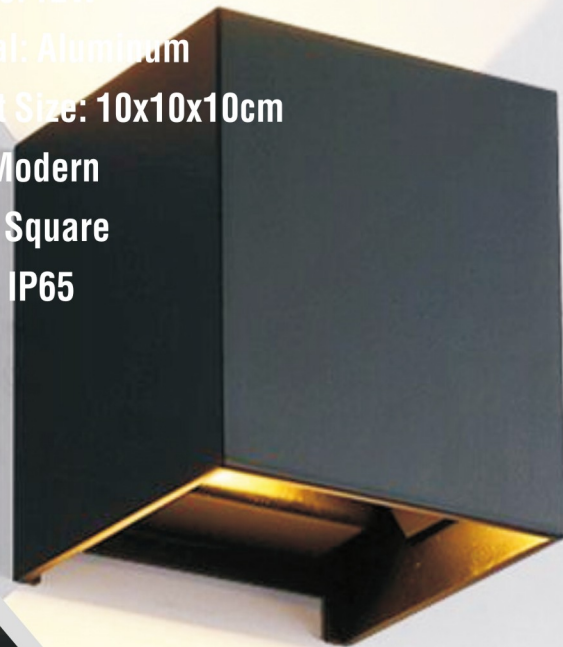

LED

- Motion sensor
- Dimmable
- Standard
- Type:
- Wattage: 12W
- Light Color: Warm White
- Silver
- Gray
- Black
- White
- Brown
- Gold
- Shell Color:

LUMINIZE

110x110x220mm

# LUMINIZE

- ✓ Energy consumption: A++
- ✓ Color temperature: 2700k
- ✓ Wattage: 12W
- ✓ Material: Aluminum
- ✓ Product Size: 10x10x10cm
- ✓ Style: Modern
- ✓ Shape: Square
- ✓ IP rate: IP65

LED

# LUMINIZE

- Energy consumption: A++
- Color temperature: 2700k
- Wattage: 8W
- Material: Aluminum
- Product Size: 22x8x4.5cm
- Style: Modern

Shape: Oval  
IP rate: IP65

LED