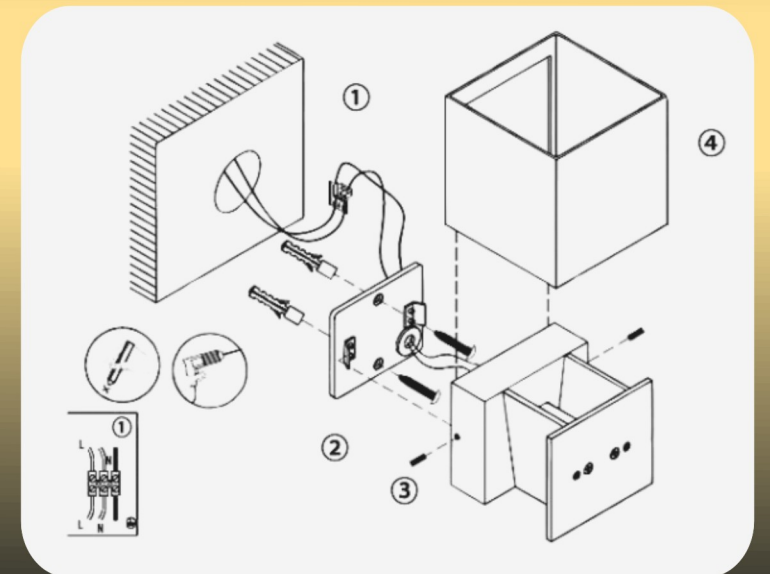

# LUMINIZE

- ✓ Energy consumption: A++
- ✓ Color temperature: 2700k
- ✓ Wattage: 12W
- ✓ Material: Aluminum
- ✓ Product Size: 10x10x10cm
- ✓ Style: Modern
- ✓ Shape: Square
- ✓ IP rate: IP65

LED

# LUMINIZE

IP65 FC RoHS

Imported by G&G webshops  
Ter steeghe ring 85  
3331LX Zwijndrecht  
085-1304280

LED

- Light Color: Warm White
- Wattage: 8W
- Shell Color: Black
- White

LUMINIZE

95x55x225mm