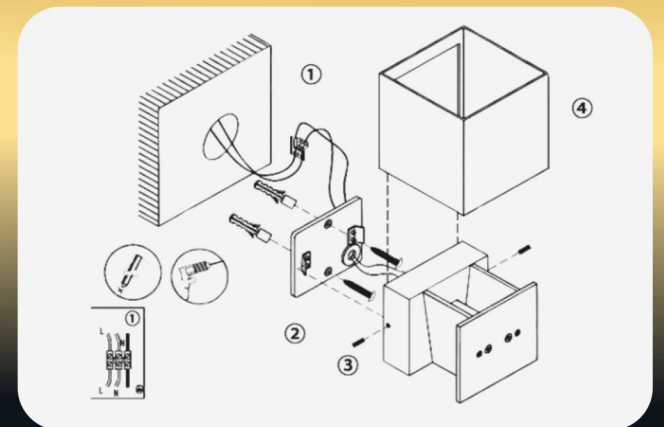

LED

LUMINIZE