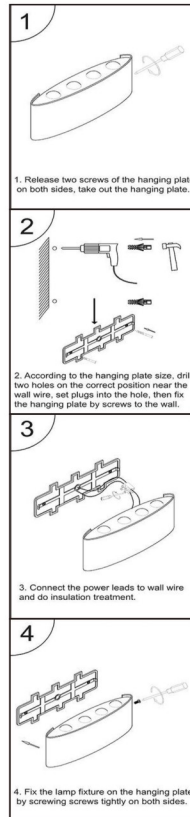

LUMINIZE

IP65 CE FC RoHS

Imported by G&G webshops
Ter steeghe ring 85
3331LX Zwijndrecht
085-1304280