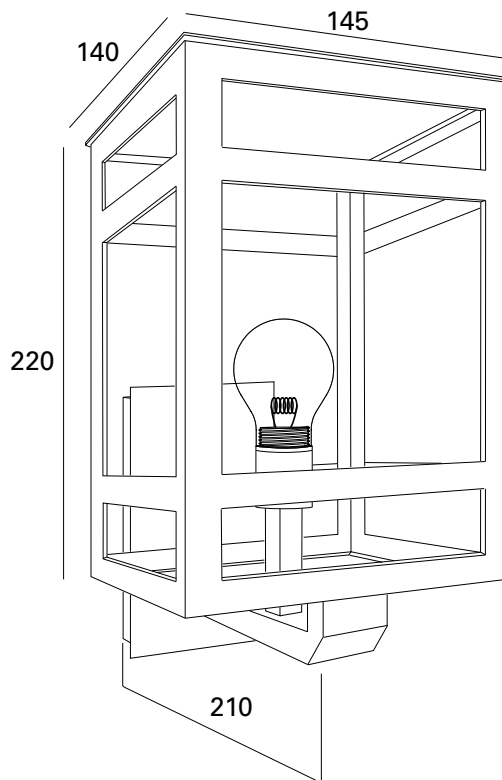

ART.NR.: 14.2338 colour

black

04

NOTE:

Make sure all parts are turned hand tight to be sure the item is waterproof.
Lighting fixture and retaining rings must be clean and dry before assembly.
Do not open or install this luminaire during rain or highly humid condition.