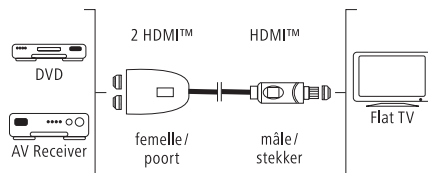

hama

F **Commutateur HDMI™ « 2x1 »**

2 HDMI™ femelles – 1 connecteur HDMI™
Pour la commutation manuelle de signaux vidéo et audio vers des appareils AV (HDTV) ; entrées : 2 HDMI™ femelles ; sortie : 1 fiche HDMI™ mâle

NL **HDMI™-schakelaar »2x1«**

2 HDMI™-koppelingen – 1 HDMI™-connector
Voor het handmatig omschakelen van digitale video- en audiosignalen op AV-apparatuur (HDTV); ingangen: 2x HDMI™-poort; uitgang: 1x HDMI™-stekker

D **HDMI™-Umschalter »2x1«**

2 HDMI™-Kupplungen – 1 HDMI™-Stecker
Zur manuellen Umschaltung digitaler Video- und Audio-Signale an AV-Geräten (HDTV); vergoldeter Stecker mit geringen Übergangswiderständen für eine sichere Signalübertragung; Eingänge: 2x HDMI™-Buchse; Ausgang: 1x HDMI™-Stecker

GB **HDMI™ Switcher "2x1"**

2 HDMI™ sockets – 1 HDMI™ connector
For manual switching of digital video and audio signals on AV devices (HDTV); gold-plated plug with low contact resistance for secure signal transmission; inputs: 2 HDMI™ sockets; output: 1 HDMI™ plug

Made in China

E **Conmutador HDMI™ „2x1“**

RUS **Селектор HDMI™ «2x1»**

I **Commutatore HDMI™ »2x1«**

Fabricato in Cina

GR **Διακόπτης HDMI™ «2x1»**

Made in China

PL **Przełącznik HDMI™ »2x1«**

H **HDMI™-átkapcsoló »2x1«**

CZ **HDMI™ přepínač »2x1«**

SK **HDMI™ prepínač »2x1«**

P **Comutador HDMI™ »2x1«**

TR **HDMI™-Değiştirici »2x1«**

Üretildiği yer Çin

RO **Comutator HDMI™ »2x1«**

S **HDMI™-omkopplare »2x1«**

FIN **HDMI™-vaihdin „2x1“**

Contacts plaqués or offrant une meilleure qualité de contact, évitant l'oxydation et augmentant la stabilité du signal
Vergulde stekker met lage overgangsweerstanden voor een betrouwbare signaaloverdracht

hama®
THE SMART SOLUTION

Commutateur HDMI™

"2x1"

HDMI™-schakelaar

2 entrées – 1 sortie / 2 ingangen – 1 uitgang

HAMA VIDEO

www.hama.com

Resolution

480i, 480p, 720i, 720p, 1080i, 1080p
(up to 60 Hz)

Hama GmbH & Co KG
D-86652 Monheim
www.hama.com