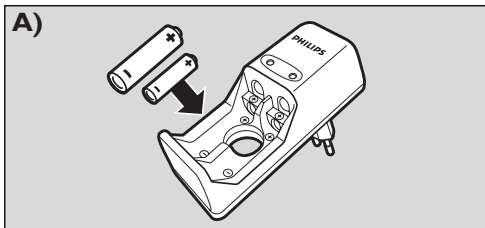

D)

Battery charging times:

Battery type	Battery capacity (mAh)	Approx. charging time
AA Ni-MH	2450 mAh	16 hrs
AA Ni-MH	2100 mAh	13 ½ hrs
AA Ni-MH	1300 mAh	8 ½ hrs
AAA Ni-MH	1000 mAh	13 ½ hrs
AAA Ni-MH	700 mAh	9 ½ hrs

Specifications

Input voltage	AC 220-240V, 50/60Hz, 6V	
Output voltage	AA AAA	1.4V x 2 1.4V x 2
Charging current	AA AAA	170 - 200mA 80 - 100mA

SCB1200NB/1225NB Battery charger

1. **Warning:**
2. Use to charge AA (1.2V, 600 - 2500 mAh, Ni-MH/Ni-Cd) and AAA (1.2V 100 - 1000 mAh, Ni-MH/Ni-Cd) rechargeable batteries only. For environmental reasons we advise the use of Ni-MH batteries only. Do not charge Alkaline, Zinc Carbon, Lithium or any other type of battery not specified on the charger. Other types of batteries might burst or leak causing personal injury.
   - For proper battery insertion, please observe pole indications (+/-). See fig. A.
   - Do not dispose of in fire, short circuit or open.
   - Charge new batteries before using.
   - Never alter the plug.
   - Do not operate the charger if it has been subjected to shock or if it is damaged.
   - Do not disassemble the charger.
   - To avoid risk of electric shock, unplug the charger from the electrical outlet before cleaning or when not in use.
   - This battery charger is for indoor use only. Do not expose the charger to rain or excessive moisture. Keep the charger away from dust and dirt, which can cause premature wear of parts or harm its normal operation.
   - Never use the charger as a power source for any electrical equipment.
   - Do not incinerate, disassemble or short circuit batteries since they may burst or release toxic materials.
   - This charger is not intended for use by young children or infirm persons without supervision.
   - Do not operate the charger if the plug is damaged.
   - Do not charge AAA and AA batteries in the same slot.
   - Do not charge damaged or leaking batteries.
   - Charge Ni-Cd and Ni-MH batteries separately.
   - Remove the batteries from the charger before it is scrapped. Dispose of the batteries safely.

1. **Care:**
2. Wipe the charger with a damp cloth occasionally without harsh chemicals, cleaning solvents or strong detergents.
   - Charger and batteries must be disposed of separately. Inform yourself about the separate collection system for electrical and electronic products.

Operating instructions

1. **General charging guidelines**
2. At the same time you can charge one or two AA or AAA batteries or one AA and one AAA battery.
   - For long battery life, only charge empty batteries.
   - When charging, ambient temperature should be between 0°C and 40°C (32°F and 104°F).
   - You can charge batteries with different capacity (mAh) and size (AA/AAA) at the same time.

Note: it is normal for the unit and the batteries to become warm while charging.