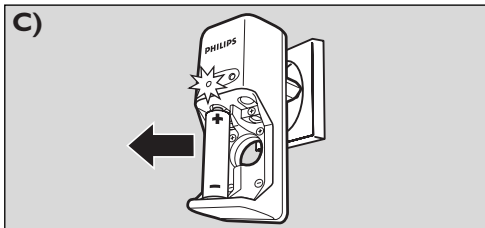

D)

Battery charging times:

Battery type	Battery capacity (mAh)	Approx. charging time
AA Ni-MH	2450 mAh	16 hrs
AA Ni-MH	2100 mAh	13 ½ hrs
AA Ni-MH	1300 mAh	8 ½ hrs
AAA Ni-MH	1000 mAh	13 ½ hrs
AAA Ni-MH	700 mAh	9 ½ hrs

Specifications

Input voltage	AC 220-240V, 50/60Hz, 6V	
Output voltage	AA AAA	1.4V x 2 1.4V x 2
Charging current	AA AAA	170 - 200mA 80 - 100mA

SCB1200NB/1225NB Battery charger

1. **Warning:**
2. Use to charge AA (1.2V, 600 - 2500 mAh, Ni-MH/Ni-Cd) and AAA (1.2V 100 - 1000 mAh, Ni-MH/Ni-Cd) rechargeable batteries only. For environmental reasons we advise the use of Ni-MH batteries only. Do not charge Alkaline, Zinc Carbon, Lithium or any other type of battery not specified on the charger. Other types of batteries might burst or leak causing personal injury.
   - For proper battery insertion, please observe pole indications (+/-). See fig. A.
   - Do not dispose of in fire, short circuit or open.
   - Charge new batteries before using.
   - Never alter the plug.
   - Do not operate the charger if it has been subjected to shock or if it is damaged.
   - Do not disassemble the charger.
   - To avoid risk of electric shock, unplug the charger from the electrical outlet before cleaning or when not in use.
   - This battery charger is for indoor use only. Do not expose the charger to rain or excessive moisture. Keep the charger away from dust and dirt, which can cause premature wear of parts or harm its normal operation.
   - Never use the charger as a power source for any electrical equipment.
   - Do not incinerate, disassemble or short circuit batteries since they may burst or release toxic materials.
   - This charger is not intended for use by young children or infirm persons without supervision.
   - Do not operate the charger if the plug is damaged.
   - Do not charge AAA and AA batteries in the same slot.
   - Do not charge damaged or leaking batteries.
   - Charge Ni-Cd and Ni-MH batteries separately.
   - Remove the batteries from the charger before it is scrapped. Dispose of the batteries safely.

1. **Care:**
2. Wipe the charger with a damp cloth occasionally without harsh chemicals, cleaning solvents or strong detergents.
   - Charger and batteries must be disposed of separately. Inform yourself about the separate collection system for electrical and electronic products.

Operating instructions

1. **General charging guidelines**
2. At the same time you can charge one or two AA or AAA batteries or one AA and one AAA battery.
   - For long battery life, only charge empty batteries.
   - When charging, ambient temperature should be between 0°C and 40°C (32°F and 104°F).
   - You can charge batteries with different capacity (mAh) and size (AA/AAA) at the same time.

Note: it is normal for the unit and the batteries to become warm while charging.