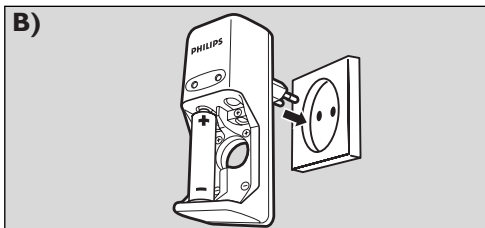

D)

Battery charging times:

Battery type	Battery capacity (mAh)	Approx. charging time
AA Ni-MH	2450 mAh	16 hrs
AA Ni-MH	2100 mAh	13 ½ hrs
AA Ni-MH	1300 mAh	8 ½ hrs
AAA Ni-MH	1000 mAh	13 ½ hrs
AAA Ni-MH	700 mAh	9 ½ hrs

Specifications

Input voltage	AC 220-240V, 50/60Hz, 6V	
Output voltage	AA AAA	1.4V x 2 1.4V x 2
Charging current	AA AAA	170 - 200mA 80 - 100mA

SCB1200NB/1225NB Battery charger

1. **Warning:**
2. Use to charge AA (1.2V, 600 - 2500 mAh, Ni-MH/Ni-Cd) and AAA (1.2V 100 - 1000 mAh, Ni-MH/Ni-Cd) rechargeable batteries only. For environmental reasons we advise the use of Ni-MH batteries only. Do not charge Alkaline, Zinc Carbon, Lithium or any other type of battery not specified on the charger. Other types of batteries might burst or leak causing personal injury.
   - For proper battery insertion, please observe pole indications (+/-). See fig. A.
   - Do not dispose of in fire, short circuit or open.
   - Charge new batteries before using.
   - Never alter the plug.
   - Do not operate the charger if it has been subjected to shock or if it is damaged.
   - Do not disassemble the charger.
   - To avoid risk of electric shock, unplug the charger from the electrical outlet before cleaning or when not in use.
   - This battery charger is for indoor use only. Do not expose the charger to rain or excessive moisture. Keep the charger away from dust and dirt, which can cause premature wear of parts or harm its normal operation.
   - Never use the charger as a power source for any electrical equipment.
   - Do not incinerate, disassemble or short circuit batteries since they may burst or release toxic materials.
   - This charger is not intended for use by young children or infirm persons without supervision.
   - Do not operate the charger if the plug is damaged.
   - Do not charge AAA and AA batteries in the same slot.
   - Do not charge damaged or leaking batteries.
   - Charge Ni-Cd and Ni-MH batteries separately.
   - Remove the batteries from the charger before it is scrapped. Dispose of the batteries safely.

1. **Care:**
2. Wipe the charger with a damp cloth occasionally without harsh chemicals, cleaning solvents or strong detergents.
   - Charger and batteries must be disposed of separately. Inform yourself about the separate collection system for electrical and electronic products.

Operating instructions

1. **General charging guidelines**
2. At the same time you can charge one or two AA or AAA batteries or one AA and one AAA battery.
   - For long battery life, only charge empty batteries.
   - When charging, ambient temperature should be between 0°C and 40°C (32°F and 104°F).
   - You can charge batteries with different capacity (mAh) and size (AA/AAA) at the same time.

Note: it is normal for the unit and the batteries to become warm while charging.