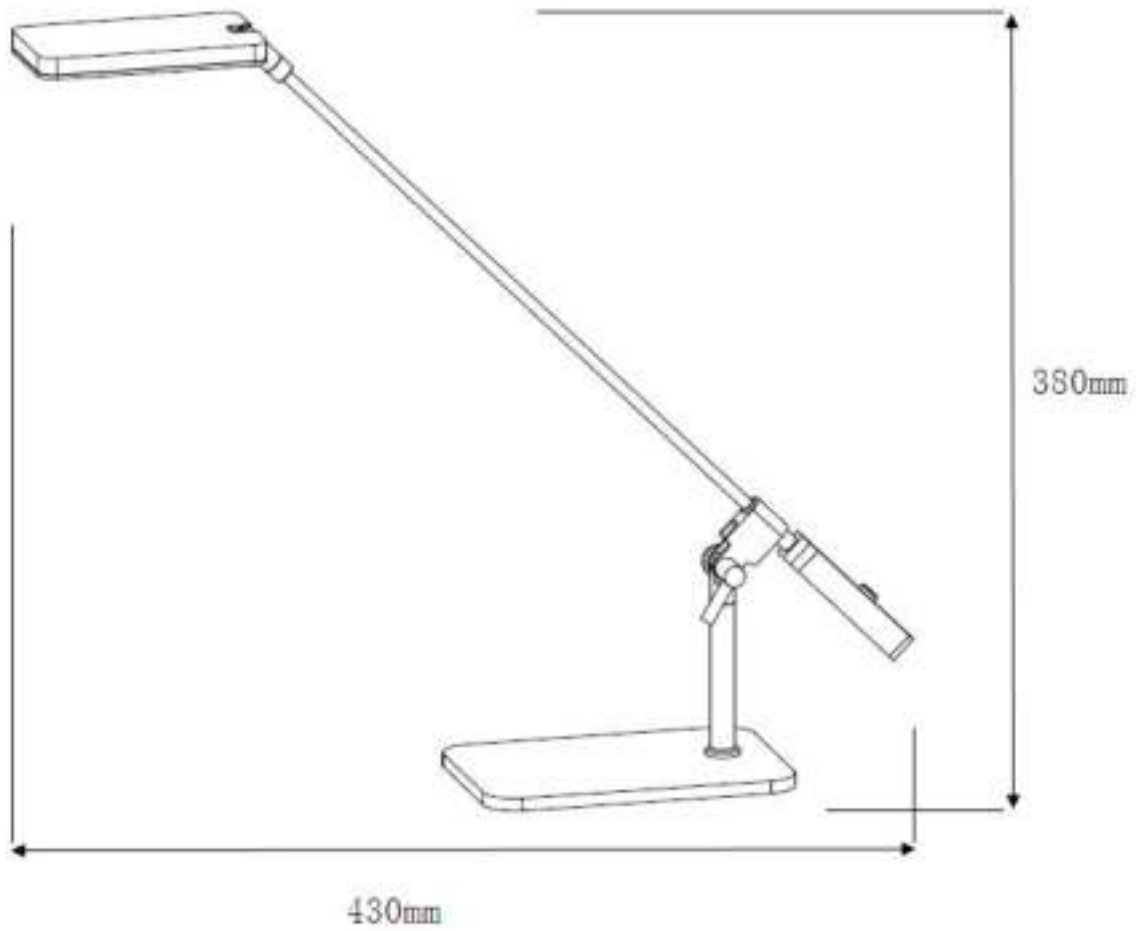

Line drawing of the item (with outline dimensions)

Item number:36601/05/12

Installation drawing (the same as it in its instruction manual)

Technical details

materials used:	Metal,Acrylic
color:	Black and Silver
dimmable and how is the fixture dimmable:	
size:	Height: 380mm Length: 430mm Width: 100mm Net Weight: 0.96KGS
power requirements:	220-240V~50Hz
bulb type and maximum Wattage:	LED Max.5W
number of bulbs:	1xLED
IP degree:	IP20