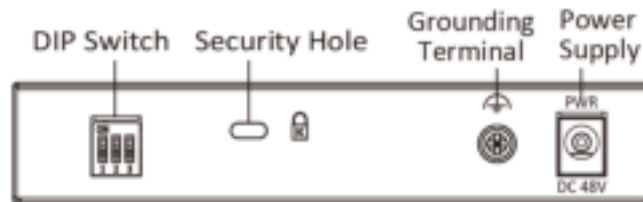

Available Model

DS-3E0505HP-E