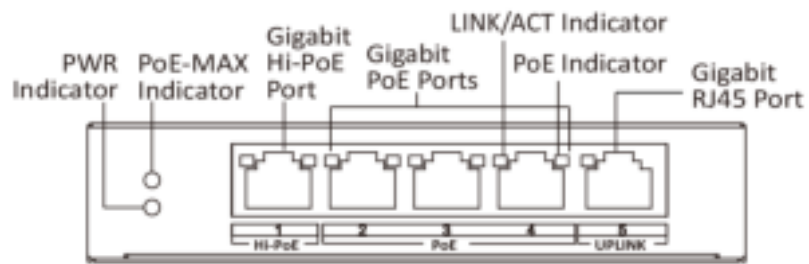

Physical Interface

Front panel:

Back panel: