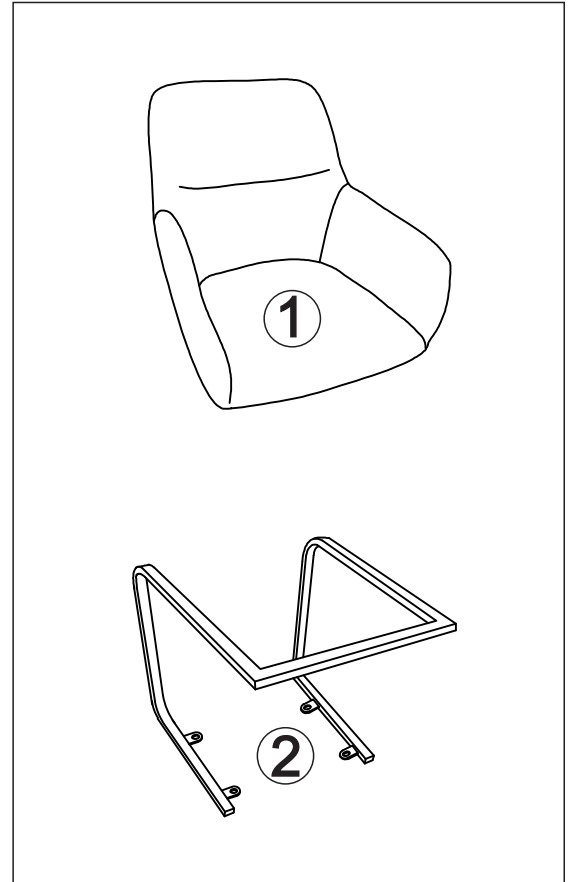

# WF316765AAG

## ASSEMBLY INSTRUCTION INSTALLATIONSANLEITUNG INSTRUCTIONS D'INSTALLATION

ELEMENTS/PARTS	Ax4  M6x18mm	Bx4  6x16mm
Cx4 	Dx1 	

1

2

<b>A</b>	 M6x18mm	4PCS
<b>B</b>	 6x16mm	4PCS
<b>C</b>		4PCS
<b>D</b>		1PC

3