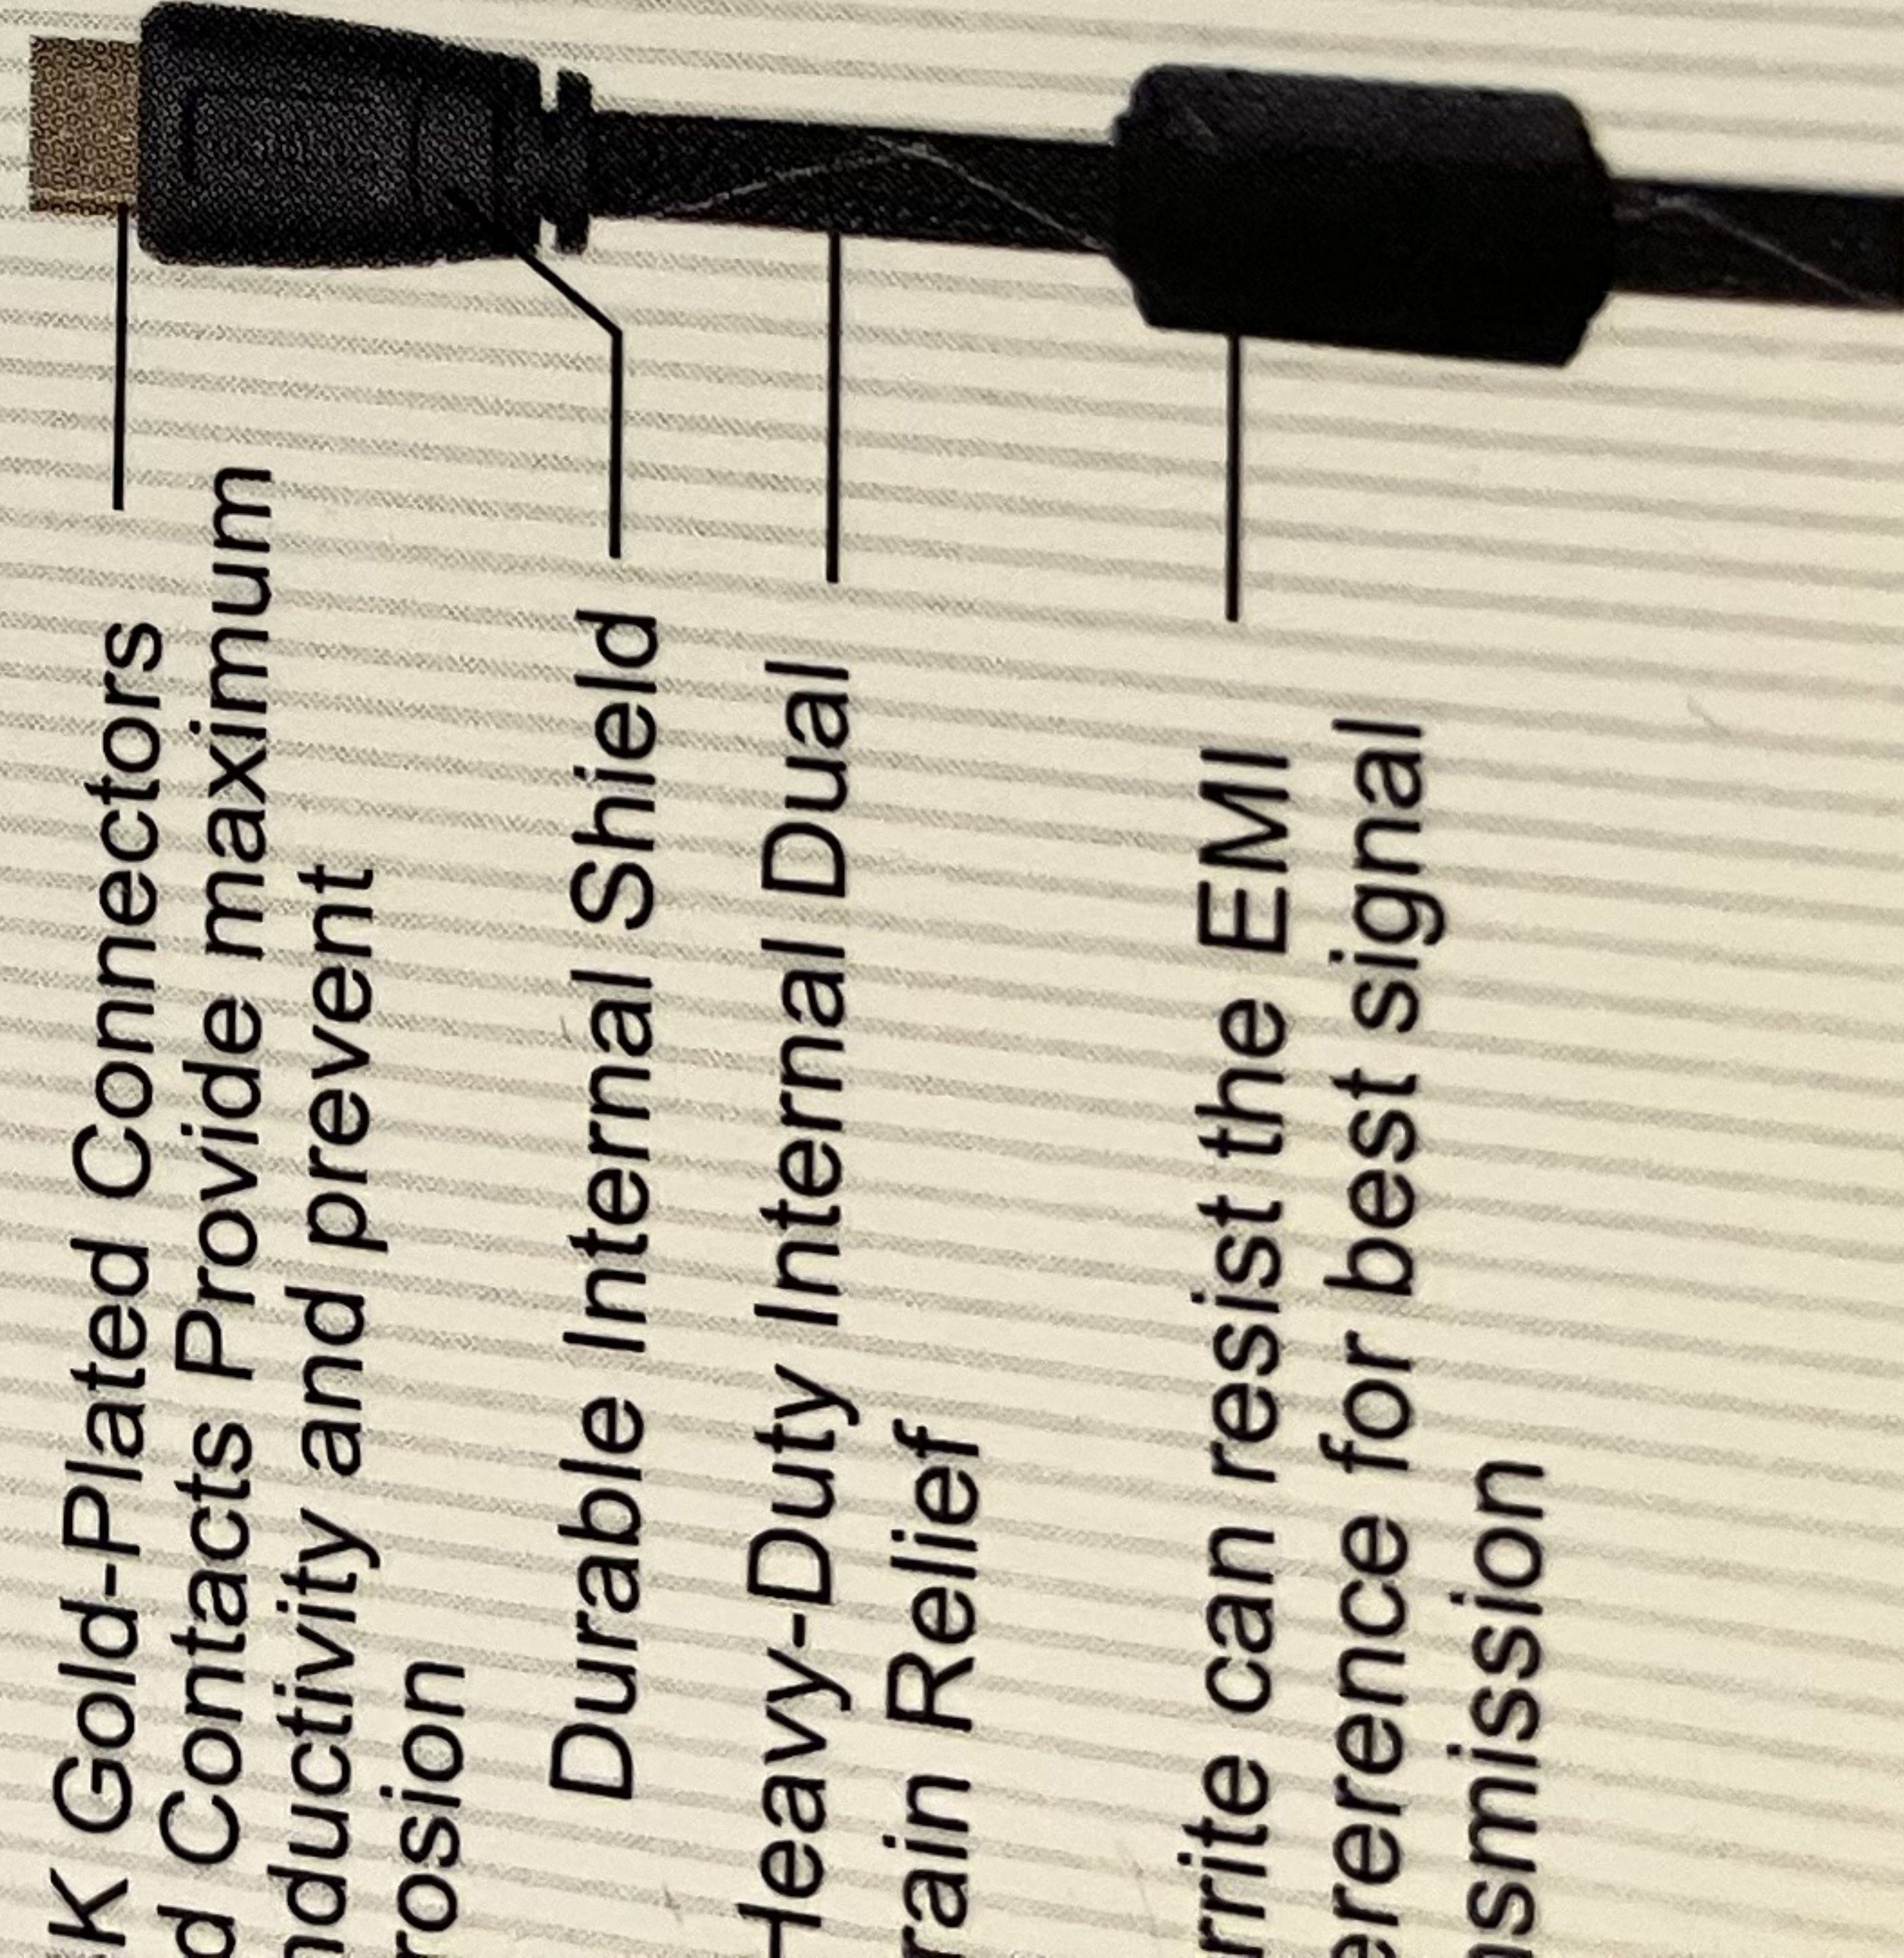

INSTRUCTIONS:

Attach one end of cable to HDMI output on back of DVD or other device.

Attach other end of cable to HDMI input on back of HDTV or other HDMI enabled device.