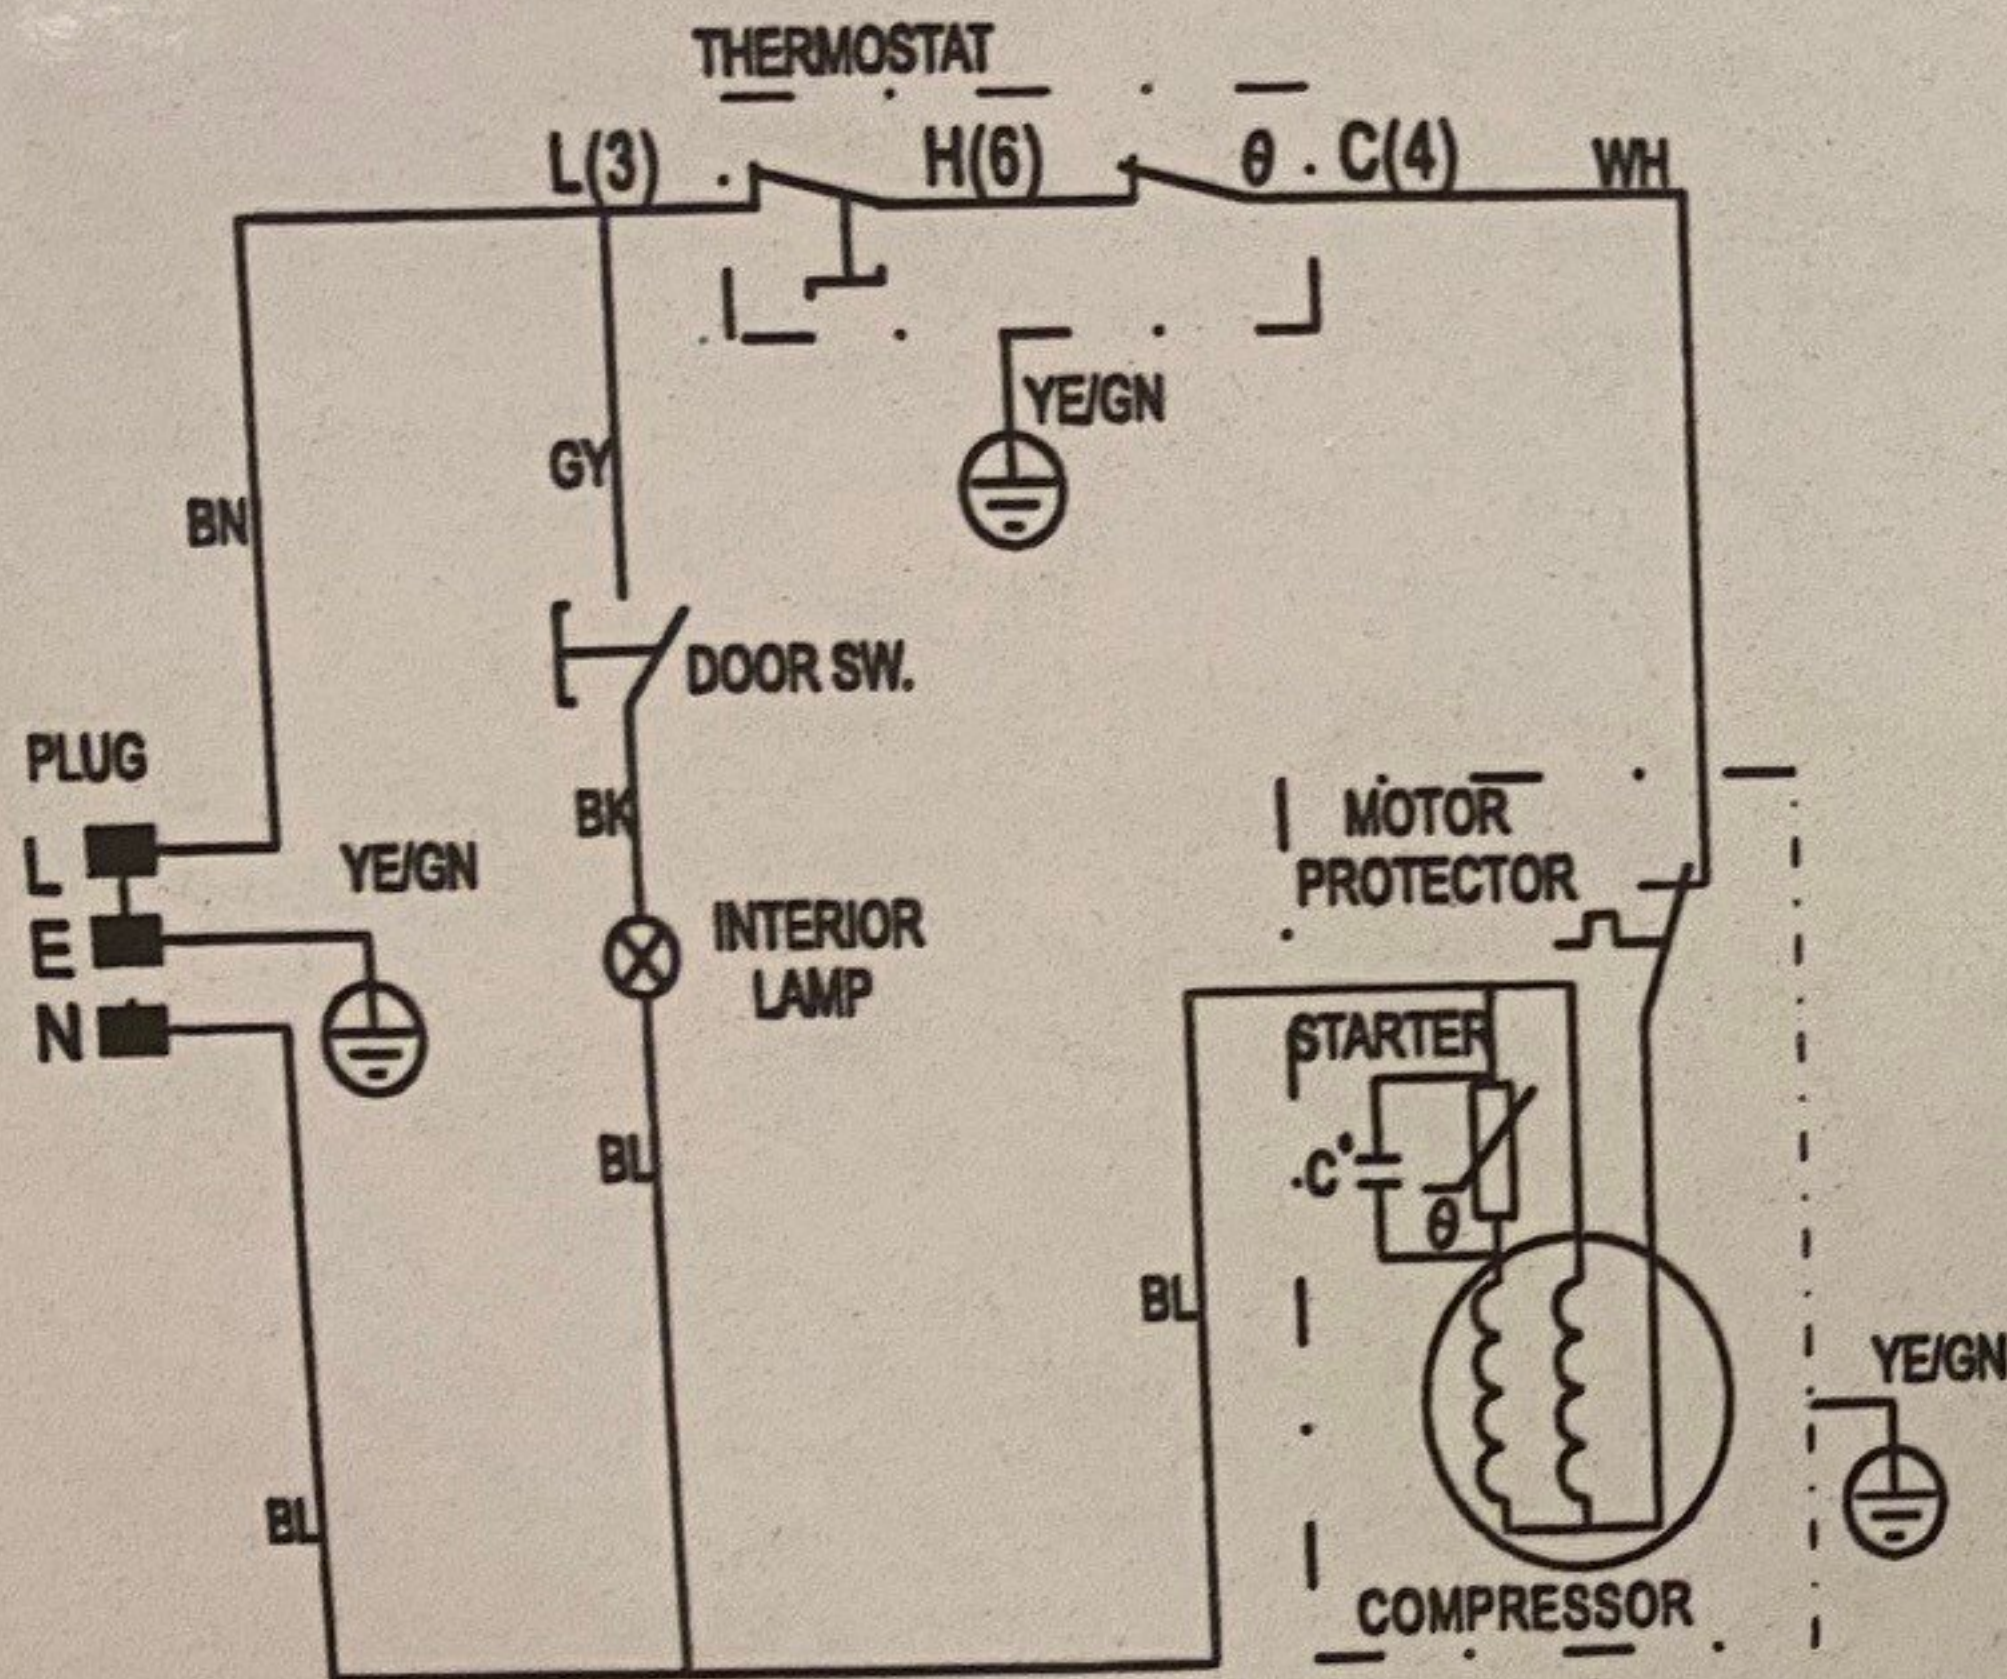

SINGLE-DOOR REFRIGERATOR

Warning; Risk of fire/flamable materials

C*: The capacitor is optional according to different compressor model

Koelkast Retro - 120 Liter - Tafelmodel - Creme
1000100139382

RATED VOLTAGE:	220-240V~
RATED FREQUENCY:	50Hz
CLIMATE CLASSIFICATION:	N/ST
RATED CURRENT:	0.8A
LAMP RATED POWER:	Max.15W
ELECTRIC SHOCK CLASSIFICATION	
OF PROTECTION AGAINST:	
REFRIGERANT(AMOUNT):	R600a(16g)
TOTAL VOLUME:	122L
REFRIGERATOR VOLUME:	122L
ANNUAL ENERGY CONSUMPTION:	112kWh/a
ENERGY CONSUMPTION OF E:16	0.145kWh/24h
ENERGY CONSUMPTION OF E:32	0.469kWh/24h
INSULATION BLOWING AGENT:	CYCLOPENTANE