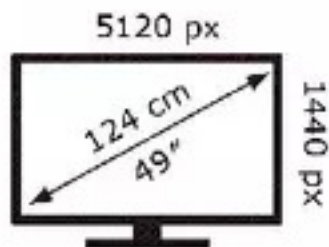

ENERG

SAMSUNG

S49AG954NP

45 kWh/1000h

ABCDEF **G**

101 kWh/1000h

2019/2013