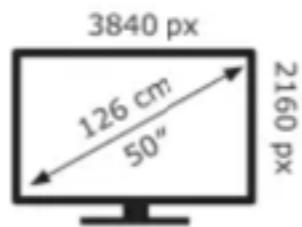

Hisense

50A79KQ

70 kWh/1000h

ABCDEF**G**
HDR
120 kWh/1000h

2019/2013