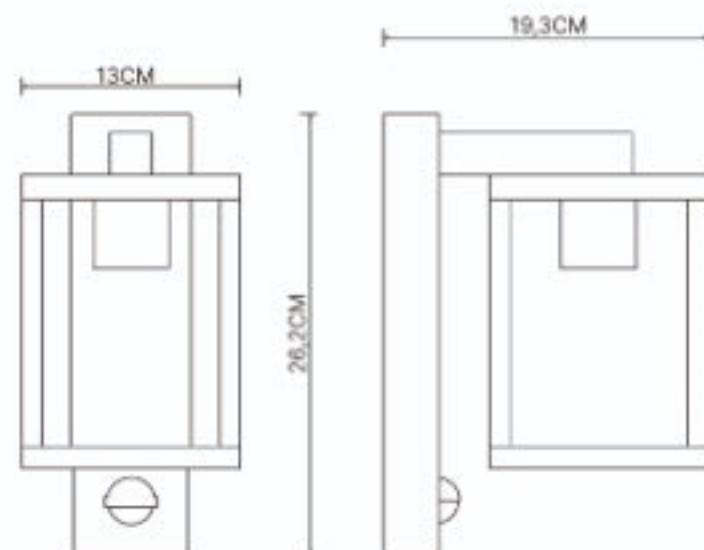

AMALIE

1140004

Excluded

- Black
- 1x E27 (excl.)
- Max. 15W
- 220-240V~60Hz

www.olucia.com
Made in China

Outdoor

2 YEAR WARRANTY
www.olucia.com/warranty

Olucia