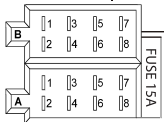

80 mm

60 mm

**CALIBER**

**RCD 123BT**

CD/USB/SD - FM tuner and AUX-input  
and Bluetooth® wireless technology

Frequency Range:

FM87.5 - 107.9MHz

**CAUTION:** +12V DC

Negative Ground

Bluetooth: Freq range: 2402-2480 Mhz

Max e.r.p.: <100mW/20dBm

**CALIBER EUROPE BV**  
KORTAKKER 10 · 4264 AE VEEN  
THE NETHERLANDS

S/N:

[WWW.CALIBEREUROPE.COM](http://WWW.CALIBEREUROPE.COM)

- (A) Antenna socket
- (B) RCA out front  
(white = L / Red = R)
- (C) RCA out back  
(white = L / Red = R)
- (D) Ext. Microphone jack-in

**CONNECTOR A**

- 1.
- 2.
- 3.
4. Memory +12V (**yellow**)
5. Auto Antenna Output (**blue**)
- 6.
7. +12V (**red** > to ignition key)
8. Ground (**black**)

**CONNECTOR B**

1. Rear R Speaker (+)
2. Rear R Speaker (-)
3. Front R Speaker (+)
4. Front R Speaker (-)
5. Front L Speaker (+)
6. Front L Speaker (-)
7. Rear L Speaker (+)
8. Rear L Speaker (-)