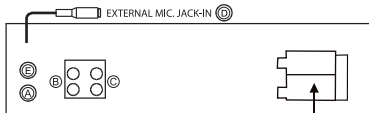

- (A) Antenna socket
- (B) RCA out front  
(white = L / Red = R)
- (C) RCA out back  
(white = L / Red = R)
- (D) Ext. Microphone jack-in

**CONNECTOR A**

- 1.
- 2.
- 3.
4. Memory +12V (**yellow**)
5. Auto Antenna Output (**blue**)
- 6.
7. +12V (**red** > to ignition key)
8. Ground (**black**)