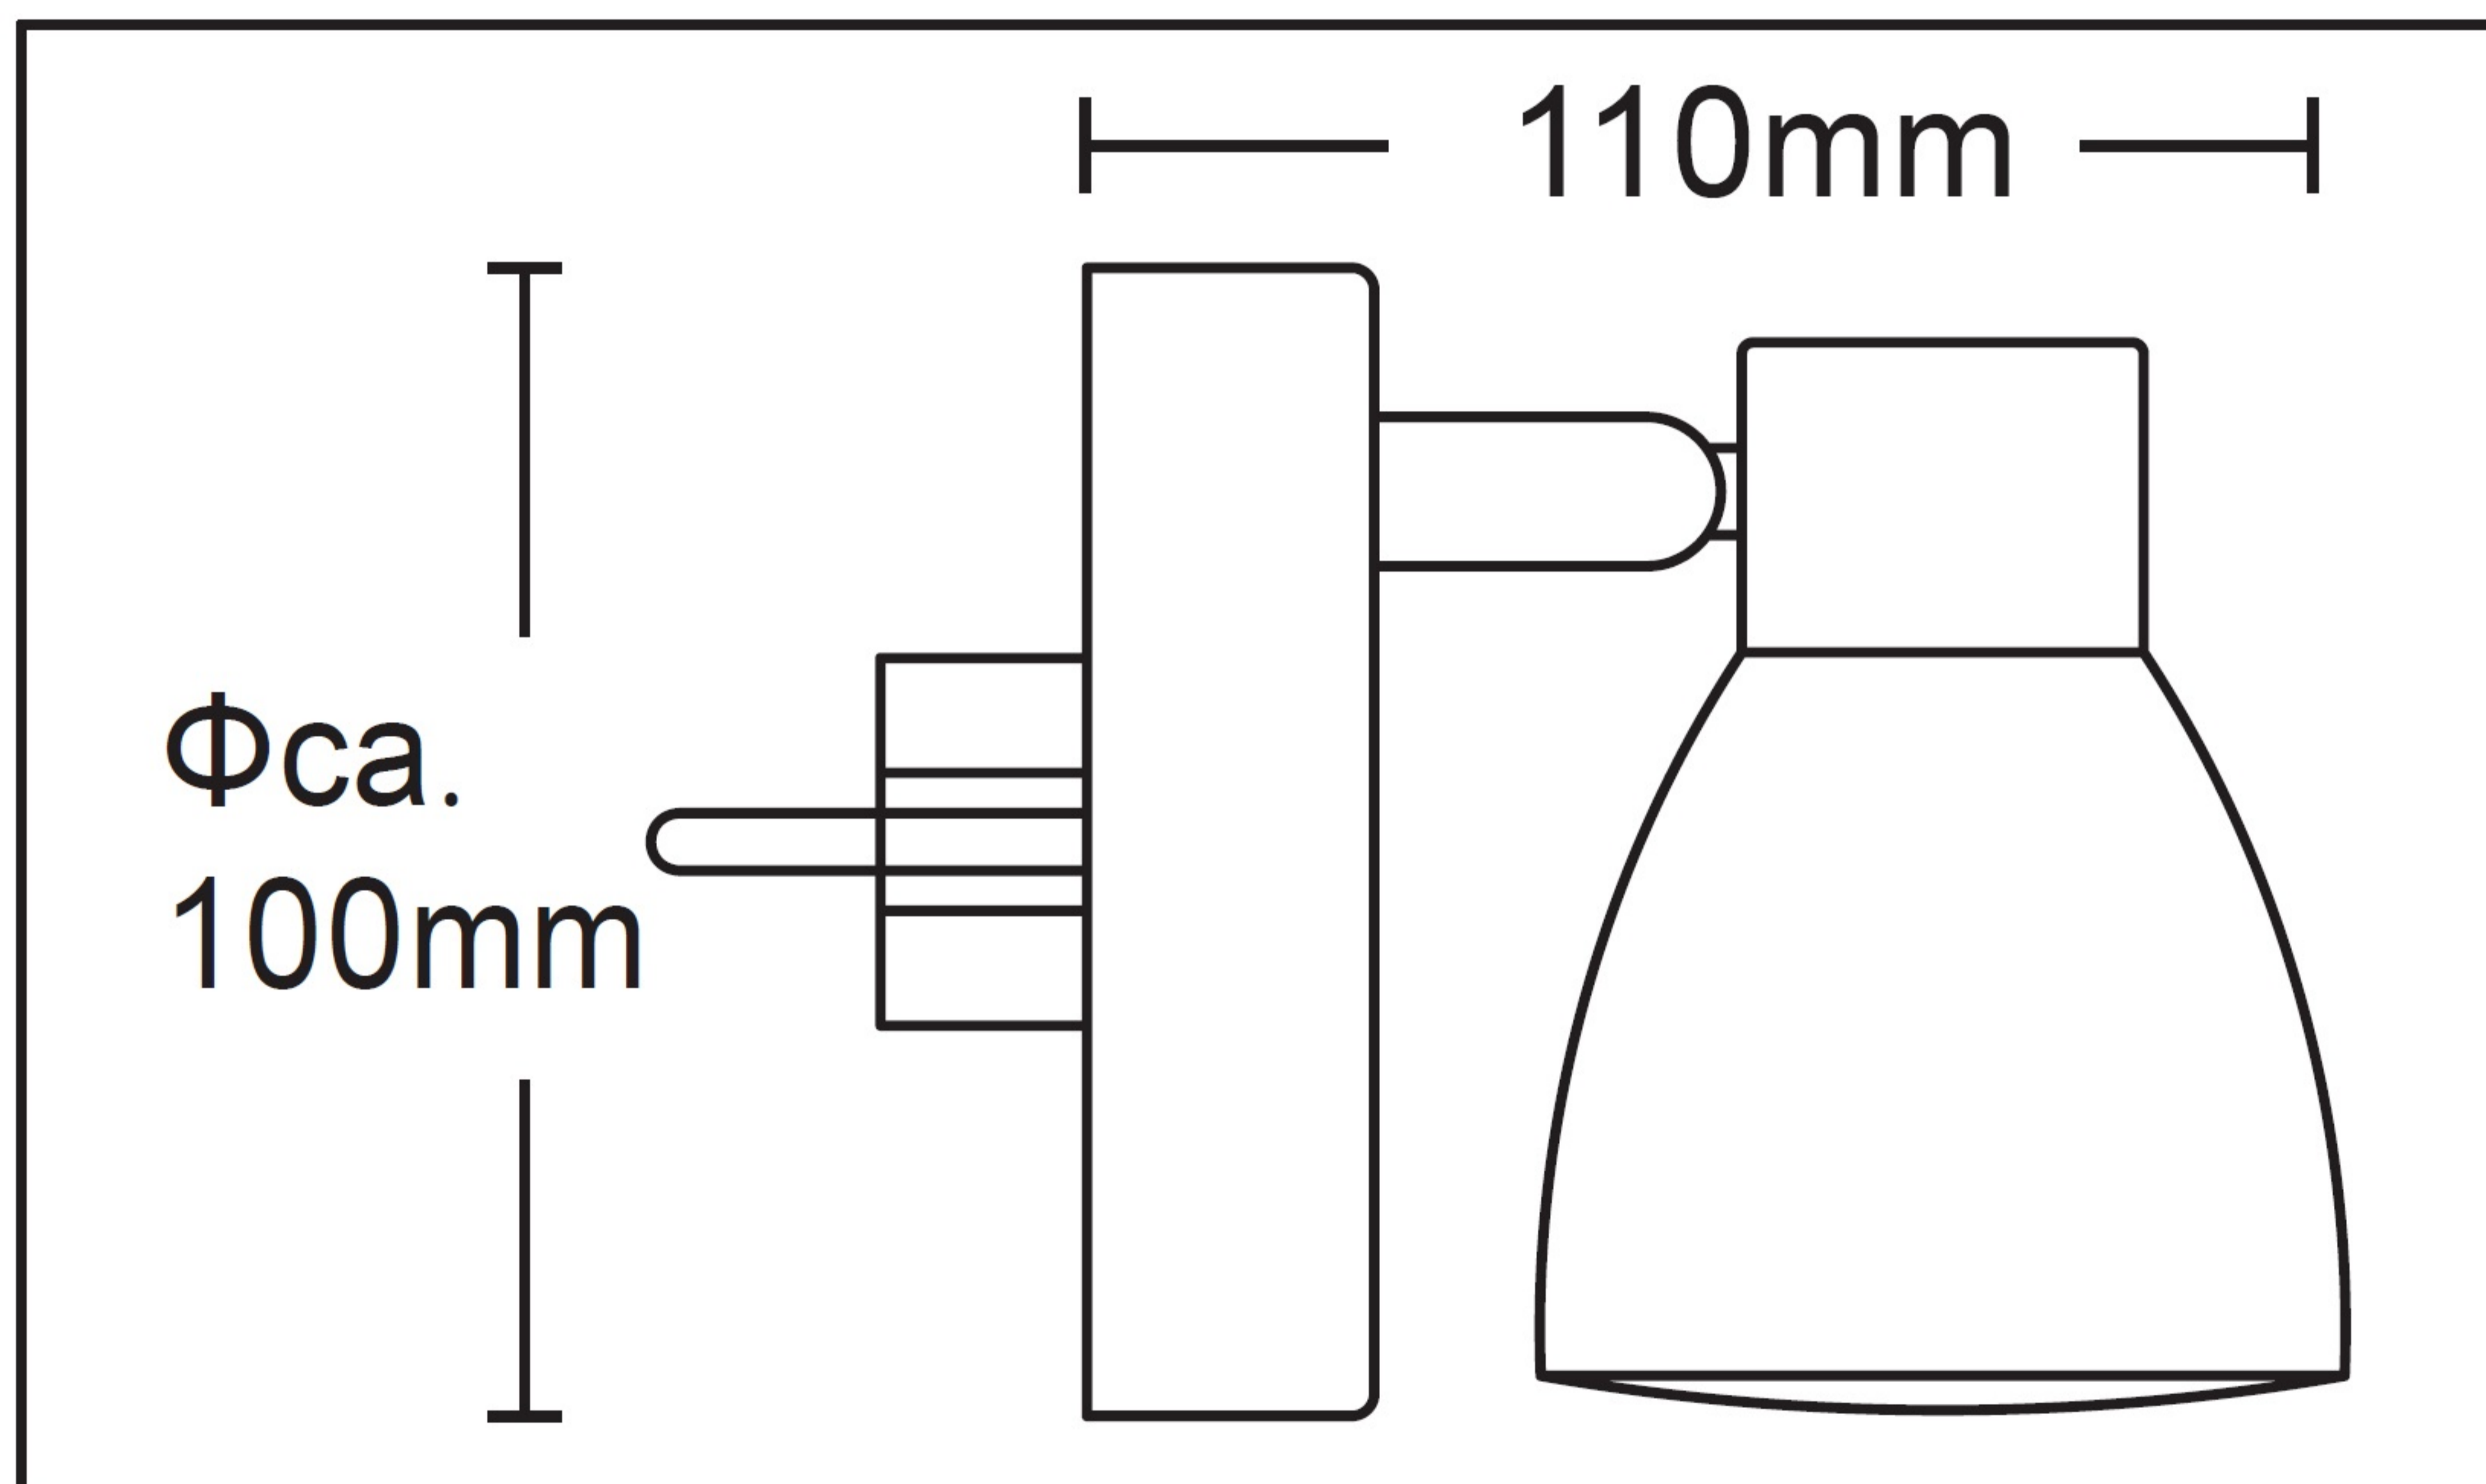

Art.-Nr.:2635-018

Chrome effect Plug spot lamp

incl. Motion Sensor

Input 230-240V~50Hz

LED/3000K/340LM/Ra>80

MAX. 3.5W

Start time
<0.5s
100% brightness

Life time
 $\geq 20.000h$