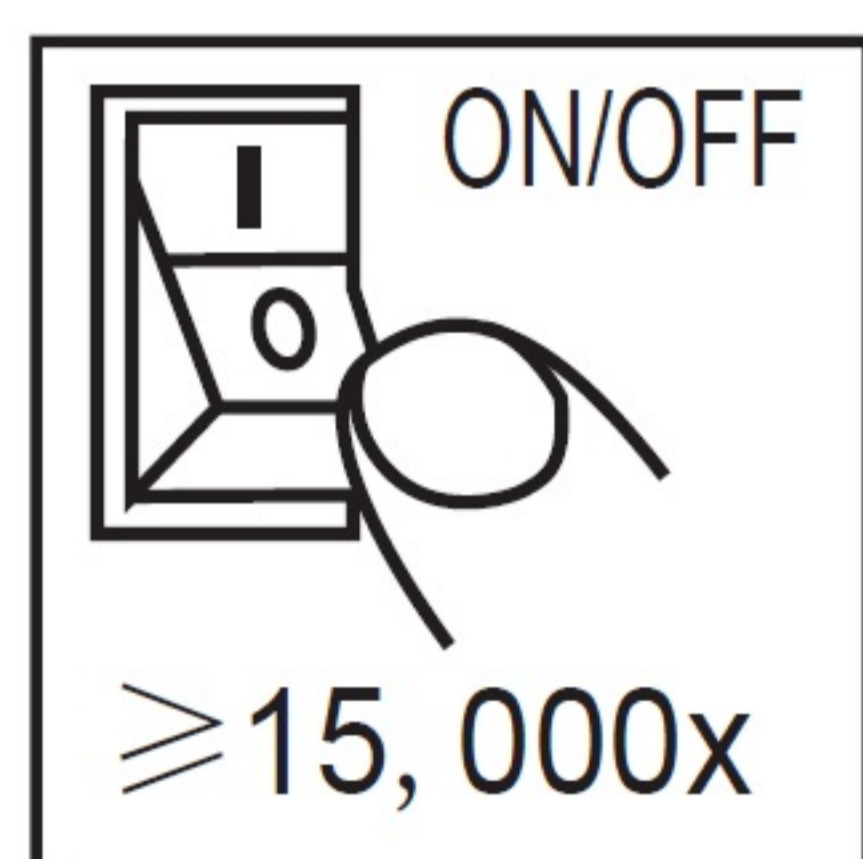

Art.-Nr.:2635-018

Chrome effect Plug spot lamp

incl. Motion Sensor

Input 230-240V~50Hz

LED/3000K/340LM/Ra>80

MAX. 3.5W

Start time
<0.5s
100% brightness

Life time
 $\geq 20.000h$