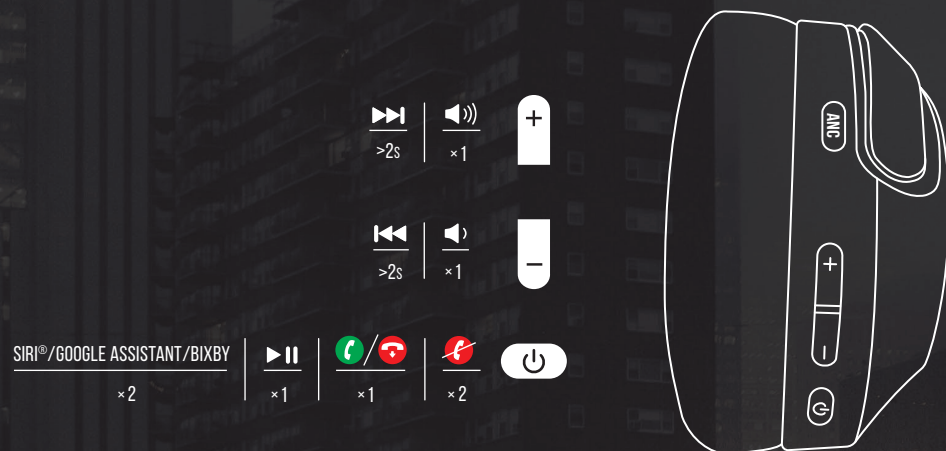

BUTTON COMMAND

ANC

FUNCTION LOOP

Ambient → ANC ON → ANC OFF