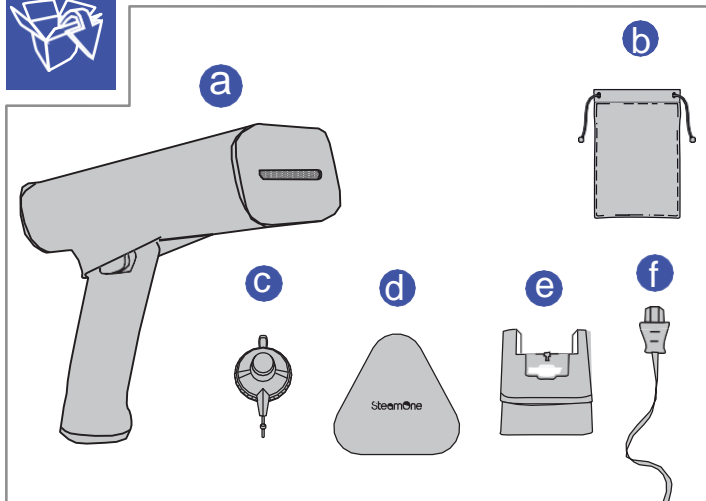

QUICK START

SteamOne

SteamOne

a + f

1

2

3

4

SteamOne

SteamOne

c

150ml

80ml

e

SteamOne

**PUSH
OFF**