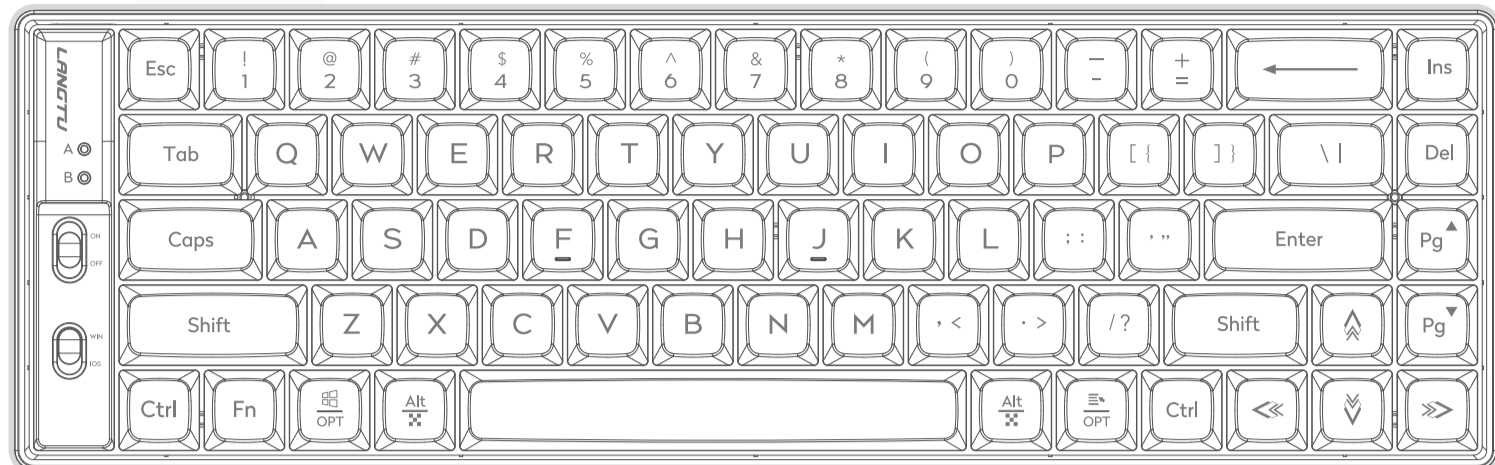

S69

Wired Mechanical Keyboard

Win system key combination

Multimedia function keys must be pressed with the FN+CTRL key combination (Ice blue light appears underneath the FN button to use the multimedia function keys)

multimedia function	functionality
FN+ 1	concert
FN+ 2	calculators
FN+ 3	WIN+TAB
FN+ 4	WIN+E
FN+ 5	Keyboard backlighting -
FN+ 6	Keyboard backlighting +
FN+ 7	previous song
FN+ 8	Play/Pause

multimedia function	functionality
FN+ 9	next song
FN+ 0	unmute
FN+ -	Volume-
FN+ =	Volume +
FN+ WIN	Lock WIN/Unlock WIN