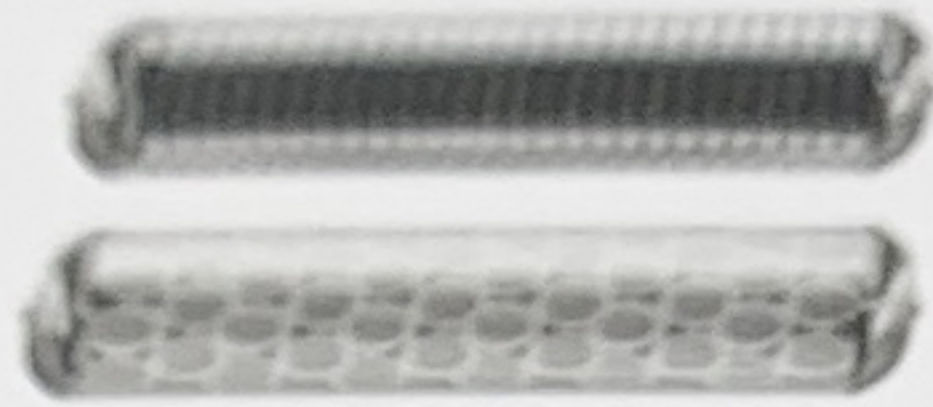

GESKE  
GERMAN BEAUTY TECH

Included  
Automatic  
Micro-needle  
Coating

ELLE  
No.1  
BEAUTY  
INNOVATION

# SmartAppGuided™ MicroNeedle Face & Body Roller | 8 in 1

Rouleau visage et corps à micro-aiguilles | 8 in 1

Skin Scan & Personal  
Routine Guide

SmartSonic  
Pulsation Technology

Red Light Active  
Regeneration Technology

US Distr.: GESKE Beauty Tech Inc.,  
360 NW 27th Street, Miami, FL 33127

Material: silicone, ABS, PC, stainless steel  
Matériau: silicone, ABS, PC, acier inoxydable

Raccolta differenziata.  
Verifica le disposizioni  
del tuo Comune.